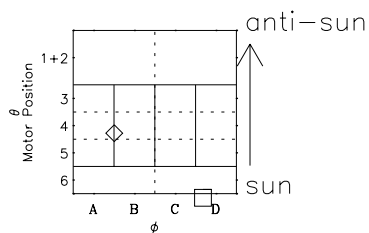

# Galileo EPD Real-Time Omni 00317

Software Version: RTLINE\_OMNI V 1.20  
Data Production: 18-05-01  
Plot Production: Mon Sep 17 14:37:41 2001

- ◇ = Jupiter look direction
- = Corotation look direction