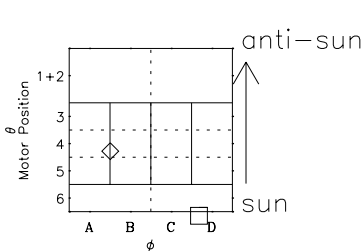

# Galileo EPD Real-Time Six-Sector 00317

Software Version: RTLINE\_R6 V 1.20  
Data Production: 18-05-01  
Plot Production: Mon Sep 17 14:37:48 2001

◇ = Jupiter look direction  
□ = Corotation look direction