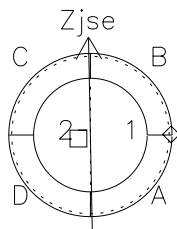

# Galileo EPD Real-Time Six-Sector 00317

Software Version: RTLINE\_R6 V 1.20  
Data Production: 18-05-01  
Plot Production: Mon Sep 17 14:37:48 2001

◇ = Jupiter look direction  
□ = Corotation look direction