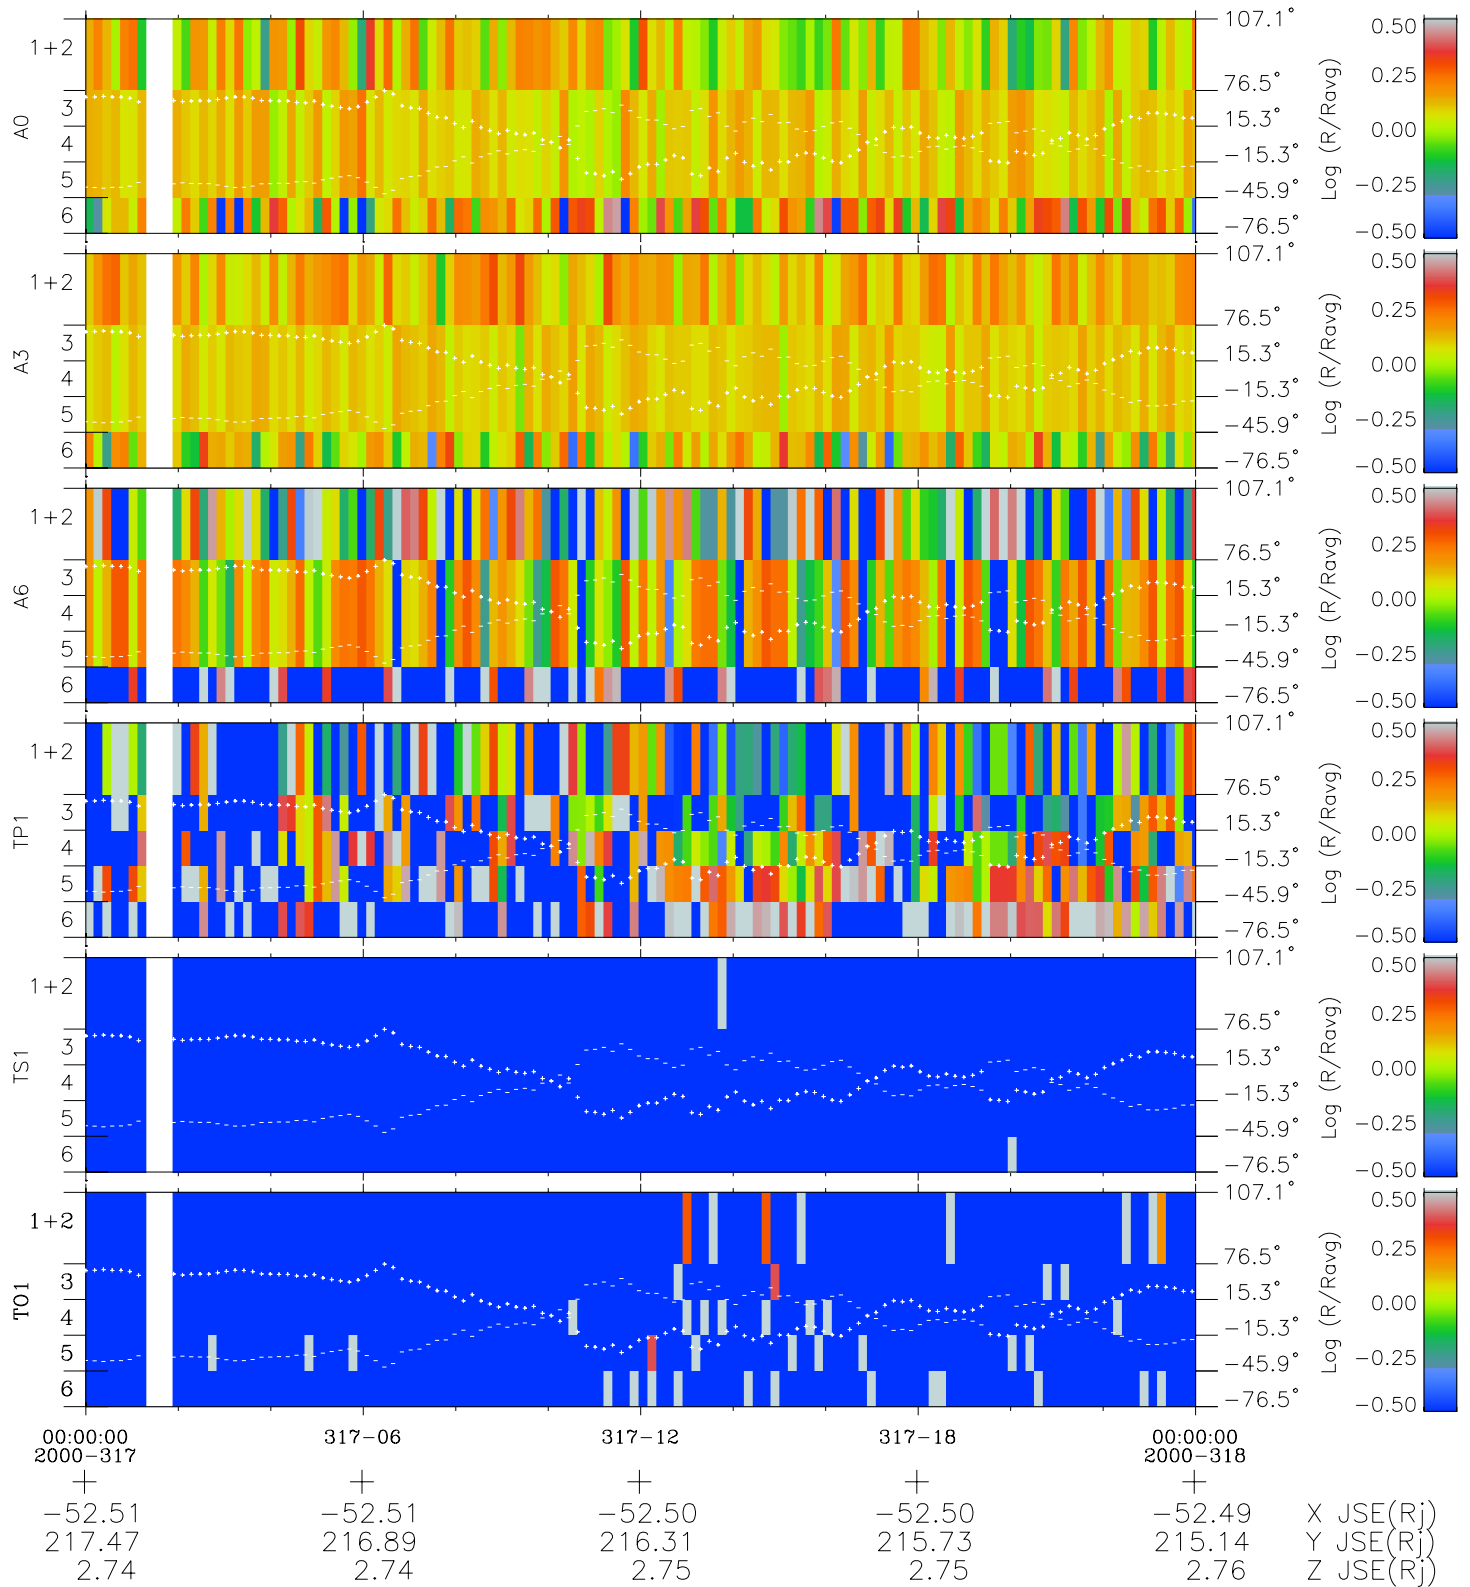

Galileo EPD Real Elevation Anisotropies 00317

Software Version: RTELEV_MEAN V 1.20
Data Production: 18-05-01
Plot Production: Mon Sep 17 14:36:41 2001
Color File: wondr3
Geofactor File: 1.1

- ◇ = Jupiter look direction
- = Corotation look direction