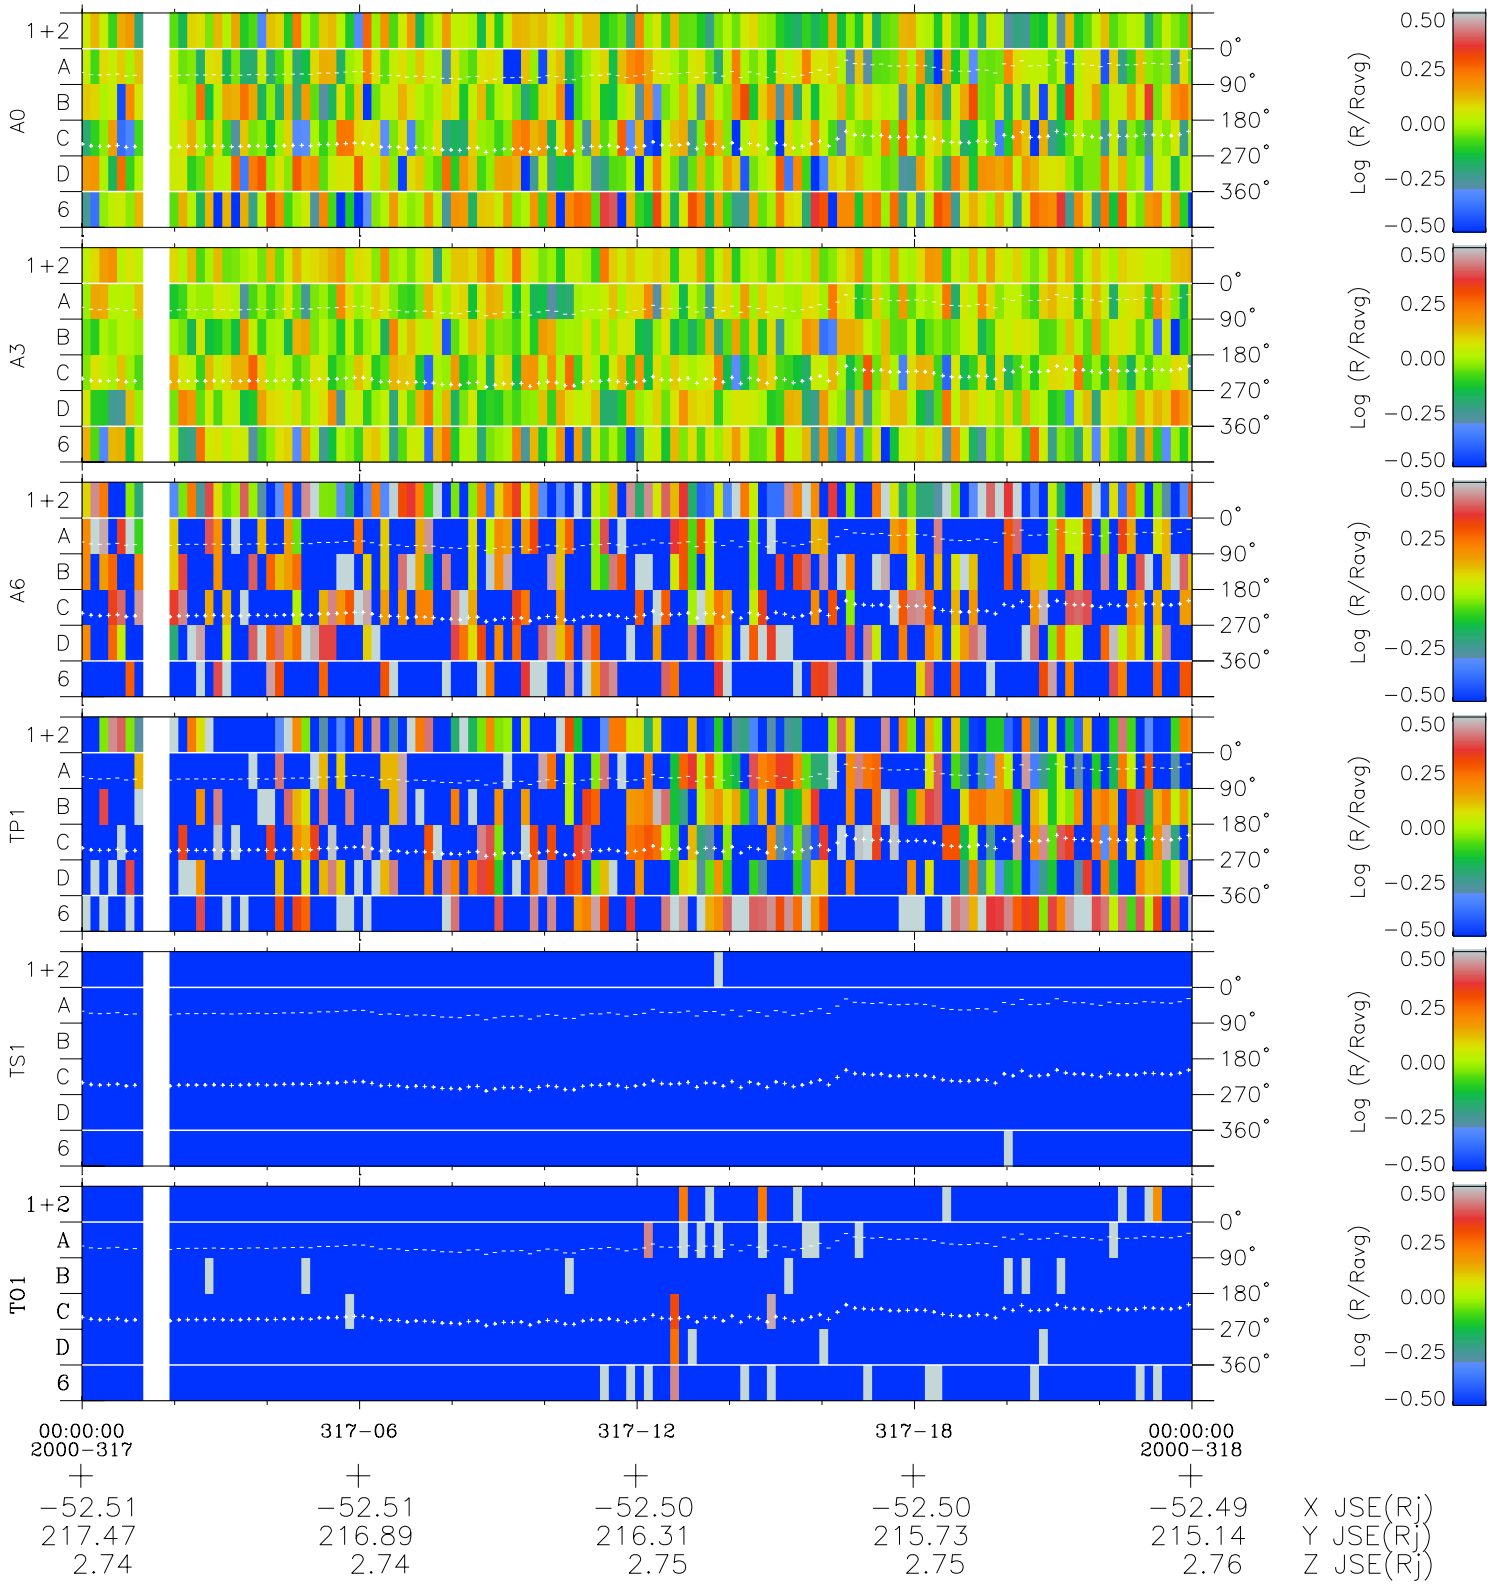

Galileo EPD Real Time Azimuth Anisotropies 00317

Software Version: RTAZIM_MEAN V 1.20
 Data Production: 18-05-01
 Plot Production: Mon Sep 17 14:37:12 2001
 Color File: wondr3
 Geofactor File: 1.1

◇ = Jupiter look direction
 □ = Corotation look direction