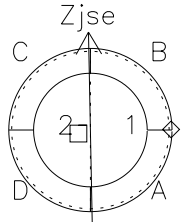

Galileo EPD Real Time Azimuth Anisotropies 00317

Software Version: RTAZIM_MEAN V 1.20
 Data Production: 18-05-01
 Plot Production: Mon Sep 17 14:37:12 2001
 Color File: wondr3
 Geofactor File: 1.1

◇ = Jupiter look direction
 □ = Corotation look direction