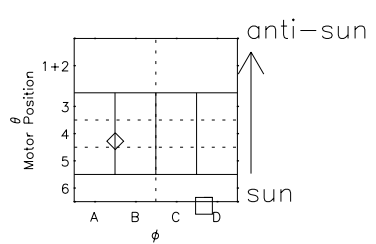

Galileo EPD Real Time Azimuth Anisotropies 00317

Software Version: RTAZIM_MEAN V 1.20
 Data Production: 18-05-01
 Plot Production: Mon Sep 17 14:37:12 2001
 Color File: wondr3
 Geofactor File: 1.1

◇ = Jupiter look direction
 □ = Corotation look direction