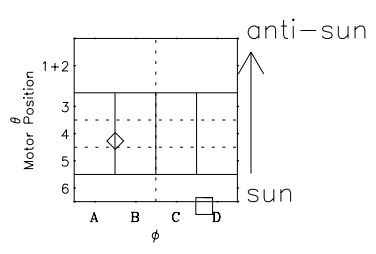

Galileo EPD Real Time Omni Spectrum 00316

Software Version: RTSPEC_OMNI V 1.20
 Data Production: 18-05-01
 Plot Production: Mon Sep 17 14:28:25 2001
 Color File: wondr3
 Geofactor File: 1.1

◇ = Jupiter look direction
 □ = Corotation look direction