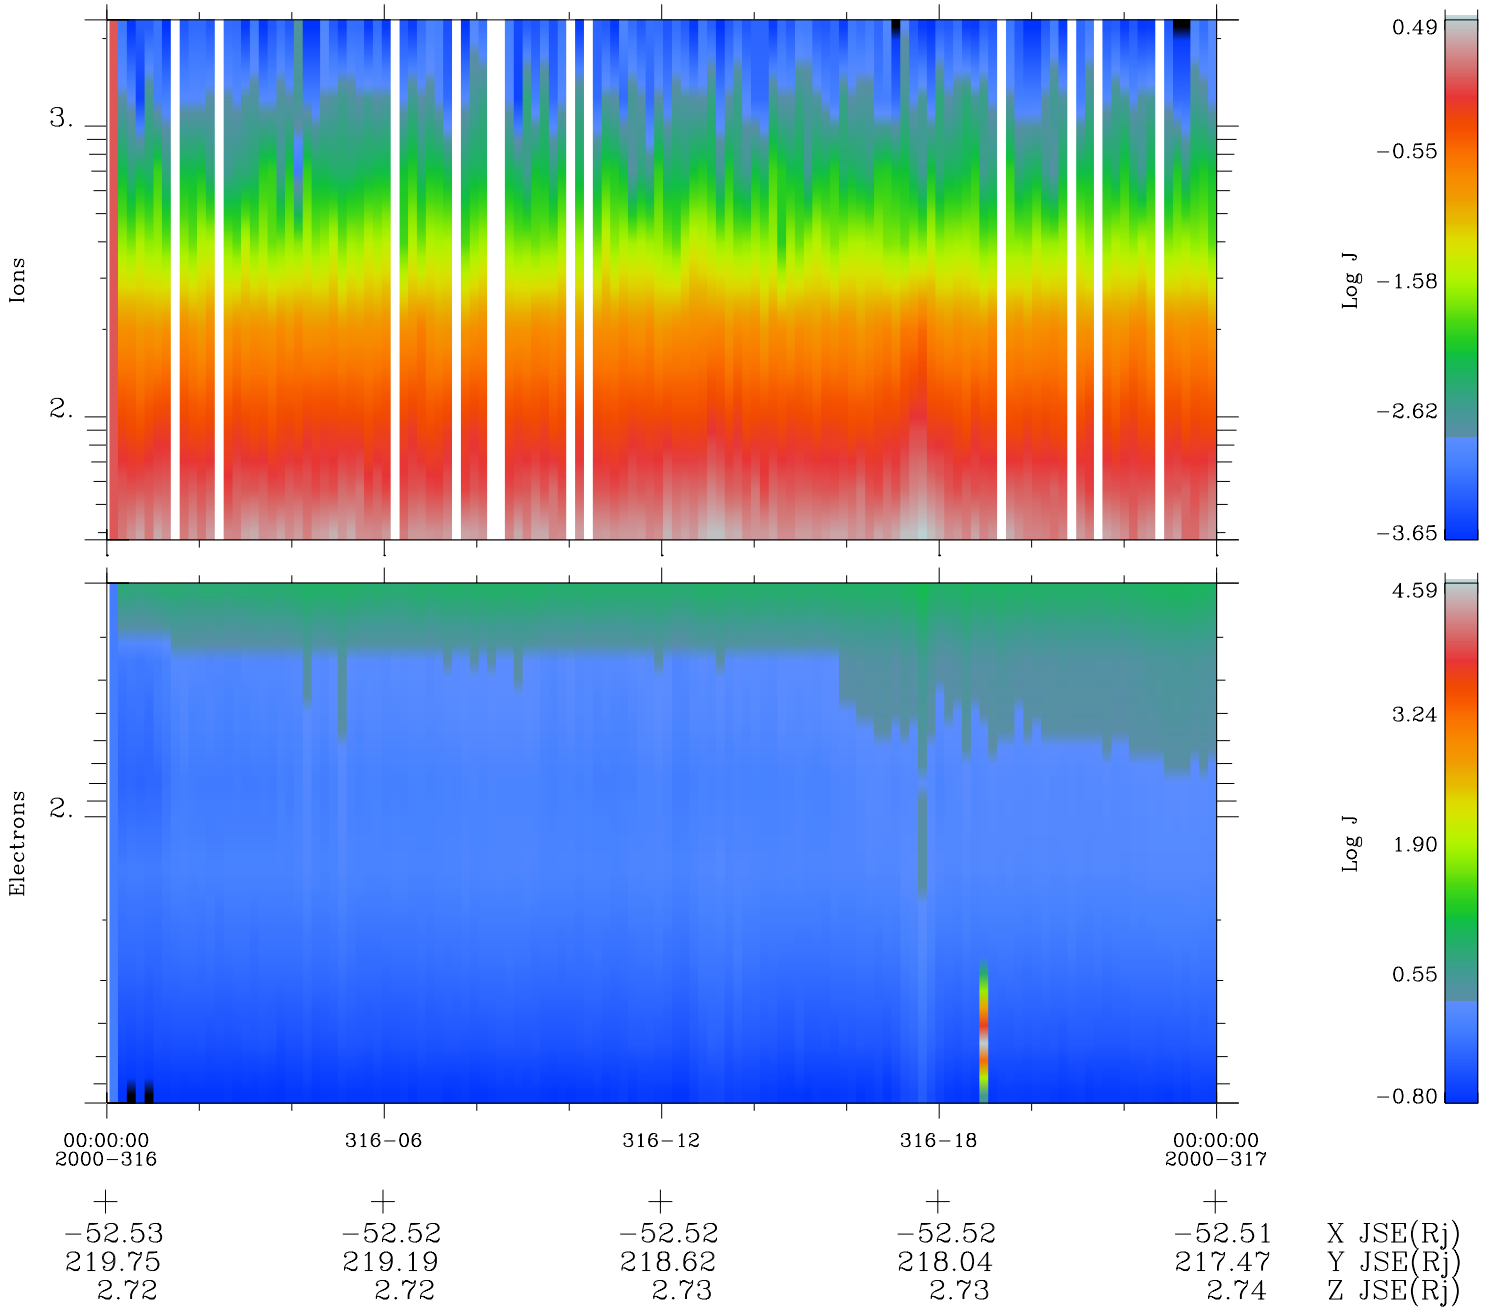

Galileo EPD Real Time Omni Spectrum 00316

Software Version: RTSPEC_OMNI V 1.20
 Data Production: 18-05-01
 Plot Production: Mon Sep 17 14:28:25 2001
 Color File: wondr3
 Geofactor File: 1.1

◇ = Jupiter look direction
 □ = Corotation look direction