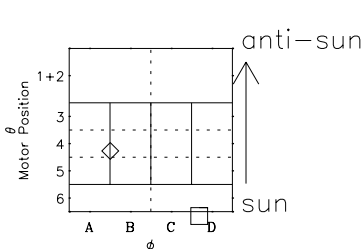

Galileo EPD Real-Time Omni 00316

Software Version: RTLINE_OMNI V 1.20
Data Production: 18-05-01
Plot Production: Mon Sep 17 14:30:13 2001

- ◇ = Jupiter look direction
- = Corotation look direction