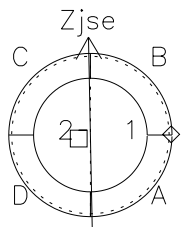

Galileo EPD Real-Time Six-Sector 00316

Software Version: RTLINE_R6 V 1.20
Data Production: 18-05-01
Plot Production: Mon Sep 17 14:30:19 2001

◇ = Jupiter look direction
□ = Corotation look direction