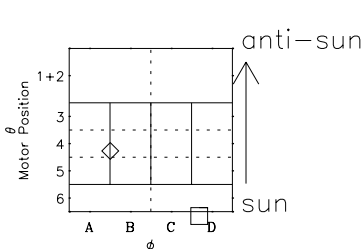

Galileo EPD Real-Time Six-Sector 00316

Software Version: RTLINE_R6 V 1.20
Data Production: 18-05-01
Plot Production: Mon Sep 17 14:30:19 2001

◇ = Jupiter look direction
□ = Corotation look direction