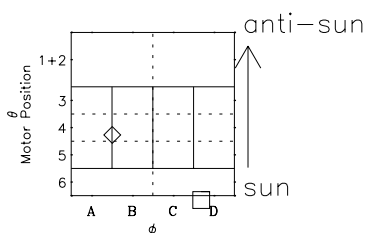

Galileo EPD Real-Time Six-Sector 00316

Software Version: RTLINE_R6 V 1.20
Data Production: 18-05-01
Plot Production: Mon Sep 17 14:30:19 2001

◇ = Jupiter look direction
□ = Corotation look direction