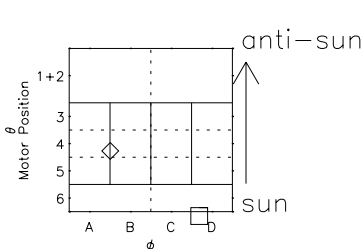

Galileo EPD Real Elevation Anisotropies 00316

Software Version: RTELEV_MEAN V 1.20
 Data Production: 18-05-01
 Plot Production: Mon Sep 17 14:29:17 2001
 Color File: wondr3
 Geofactor File: 1.1

- ◇ = Jupiter look direction
- = Corotation look direction