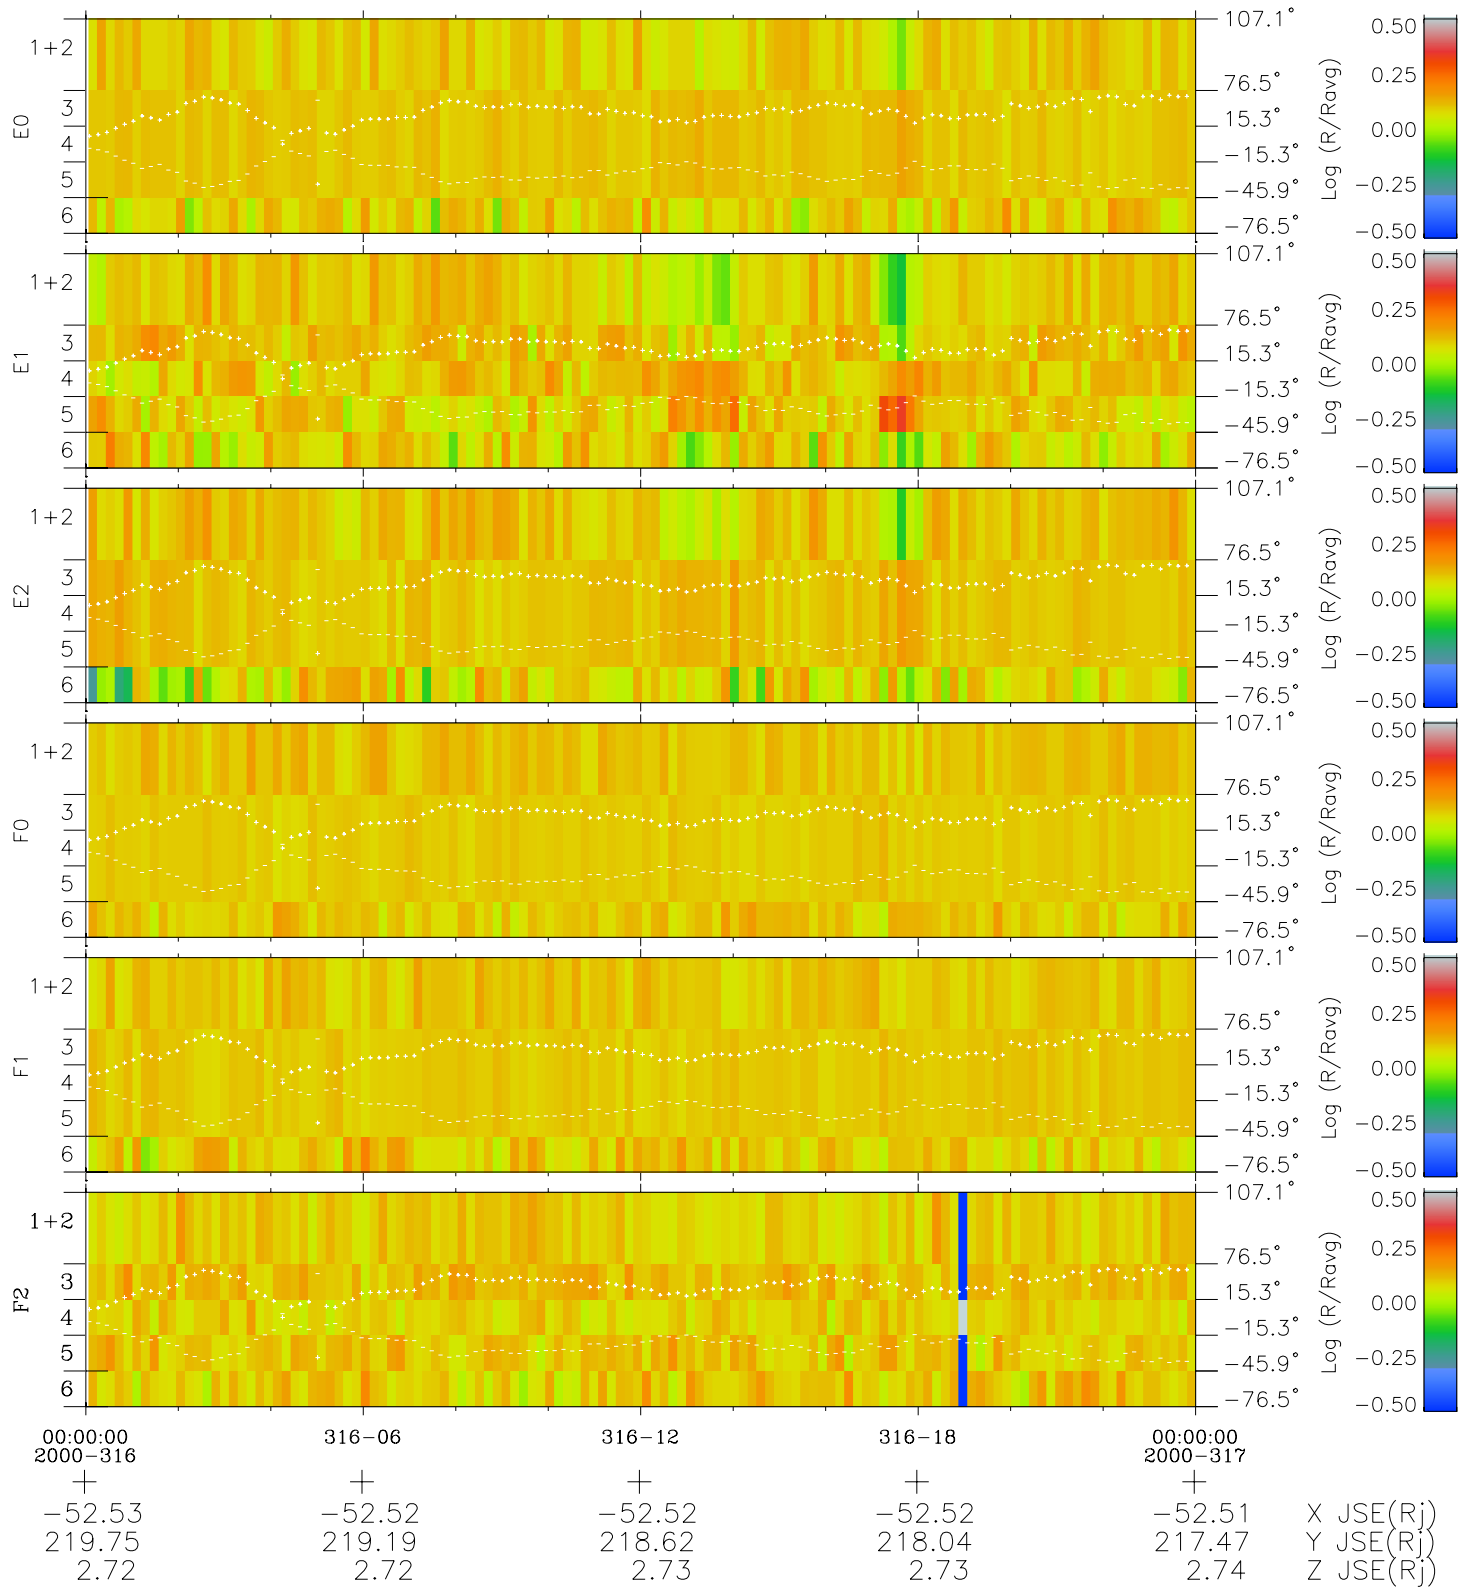

Galileo EPD Real Elevation Anisotropies 00316

Software Version: RTELEV_MEAN V 1.20
 Data Production: 18-05-01
 Plot Production: Mon Sep 17 14:29:17 2001
 Color File: wondr3
 Geofactor File: 1.1

- ◇ = Jupiter look direction
- = Corotation look direction