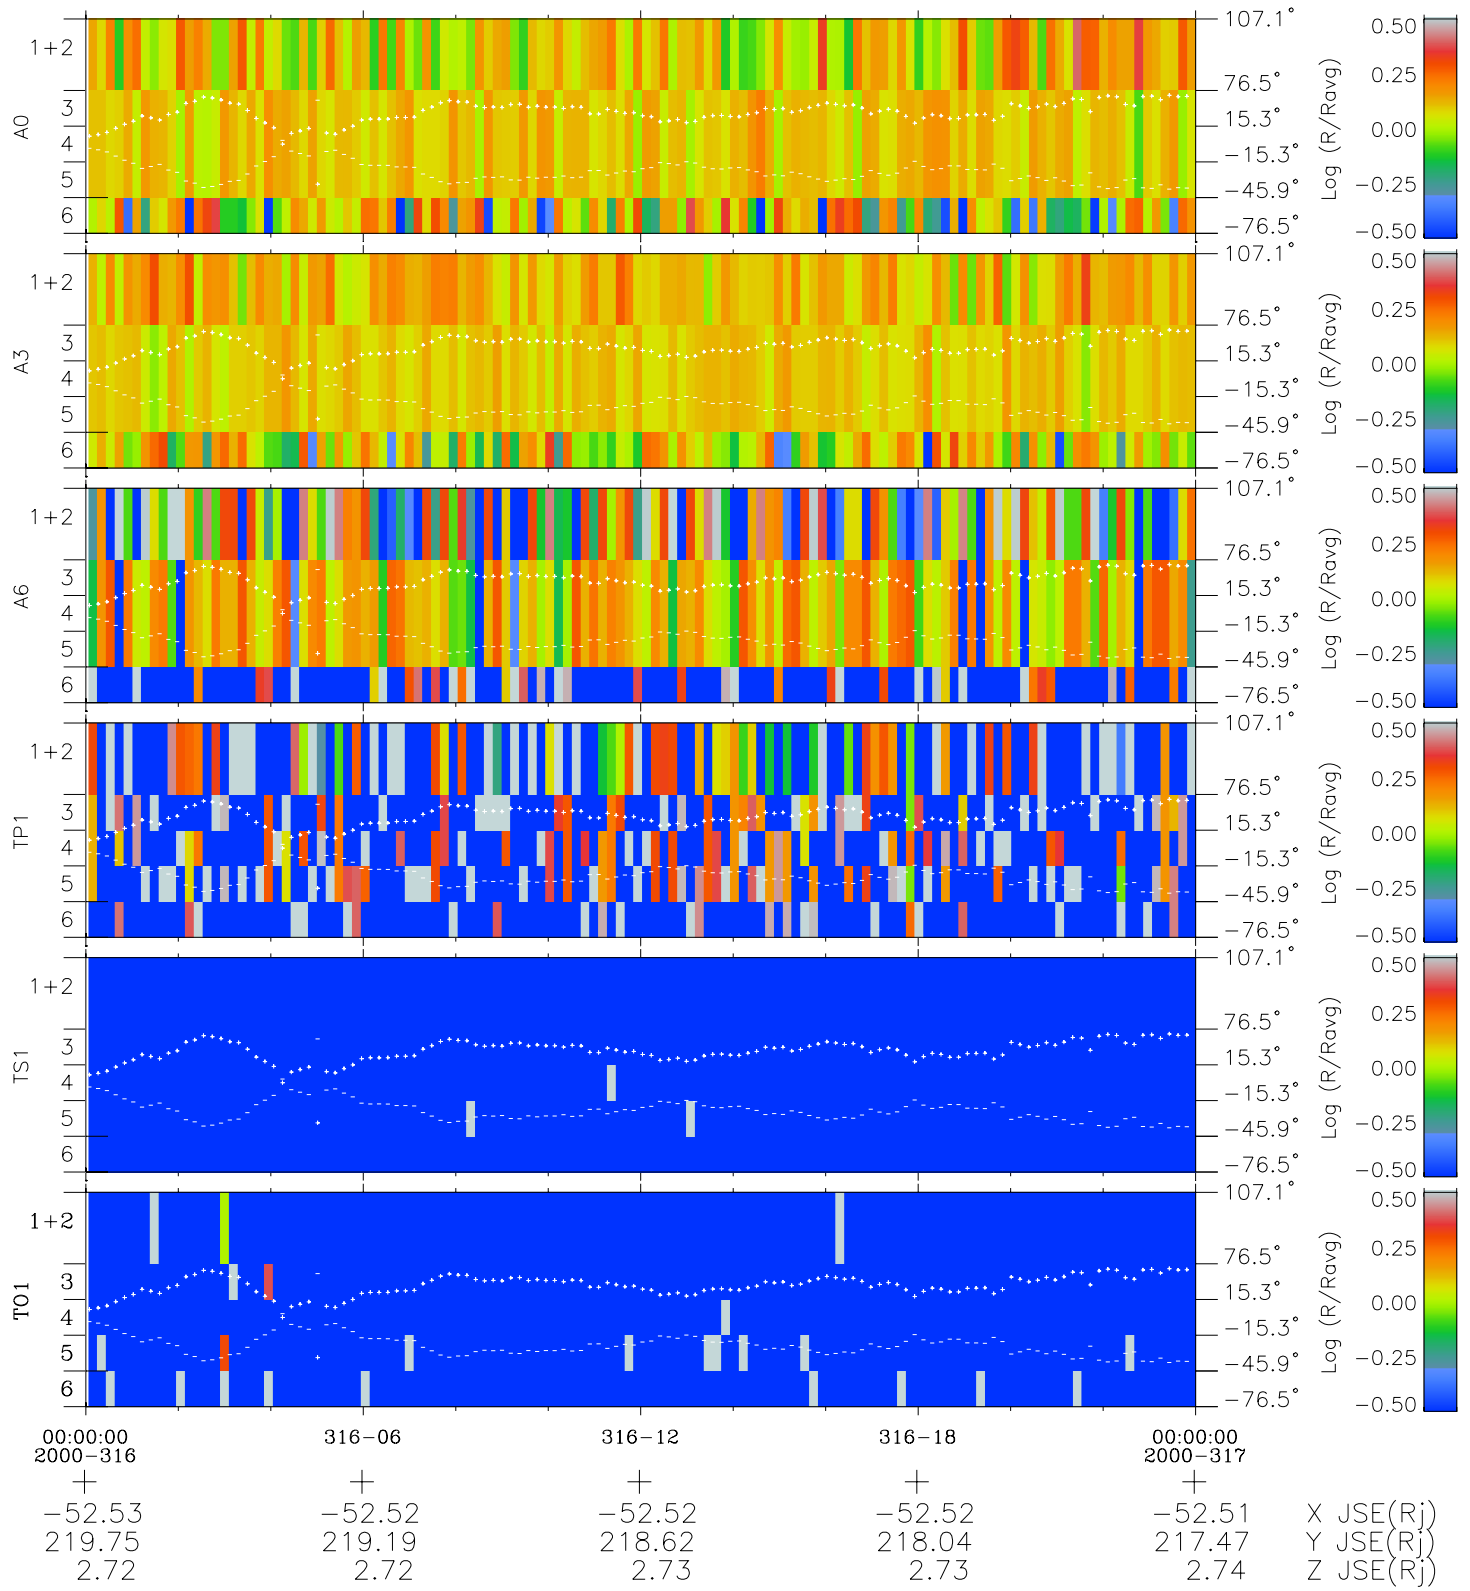

Galileo EPD Real Elevation Anisotropies 00316

Software Version: RTELEV_MEAN V 1.20
Data Production: 18-05-01
Plot Production: Mon Sep 17 14:29:11 2001
Color File: wondr3
Geofactor File: 1.1

- ◇ = Jupiter look direction
- = Corotation look direction