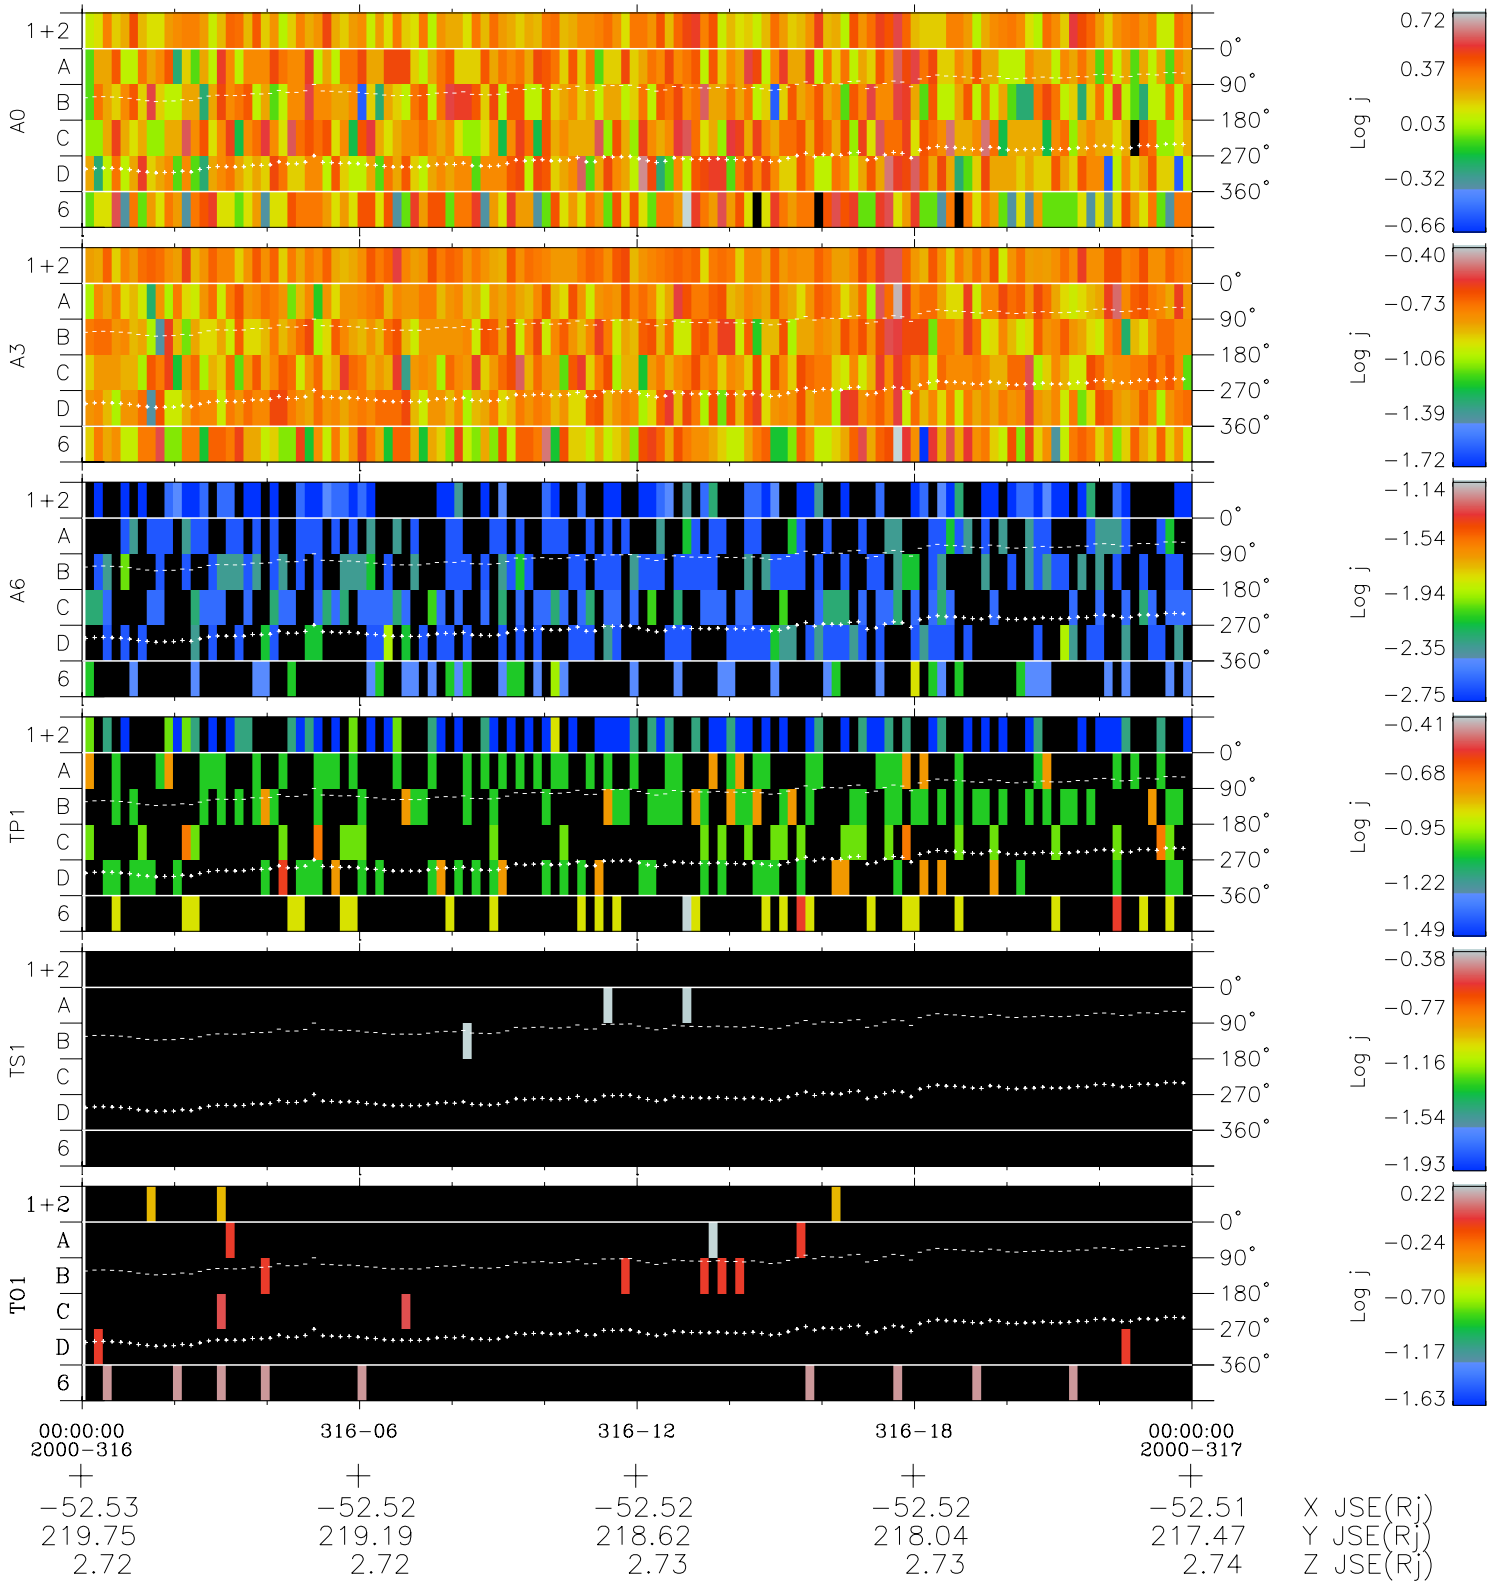

Galileo EPD Real Time Azimuth Anisotropies 00316

Software Version: RTAZIM_FLUX V 1.20
Data Production: 18-05-01
Plot Production: Mon Sep 17 14:29:53 2001
Color File: wondr3
Geofactor File: 1.1

◇ = Jupiter look direction
□ = Corotation look direction