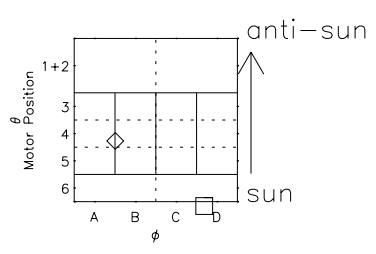

Galileo EPD Real Time Azimuth Anisotropies 00316

Software Version: RTAZIM_FLUX V 1.20
Data Production: 18-05-01
Plot Production: Mon Sep 17 14:29:53 2001
Color File: wondr3
Geofactor File: 1.1

◇ = Jupiter look direction
□ = Corotation look direction