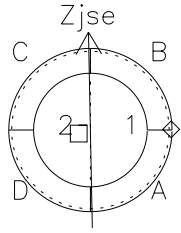

Galileo EPD Real Time Azimuth Anisotropies 00316

Software Version: RTAZIM_FLUX V 1.20
Data Production: 18-05-01
Plot Production: Mon Sep 17 14:29:53 2001
Color File: wondr3
Geofactor File: 1.1

◇ = Jupiter look direction
□ = Corotation look direction