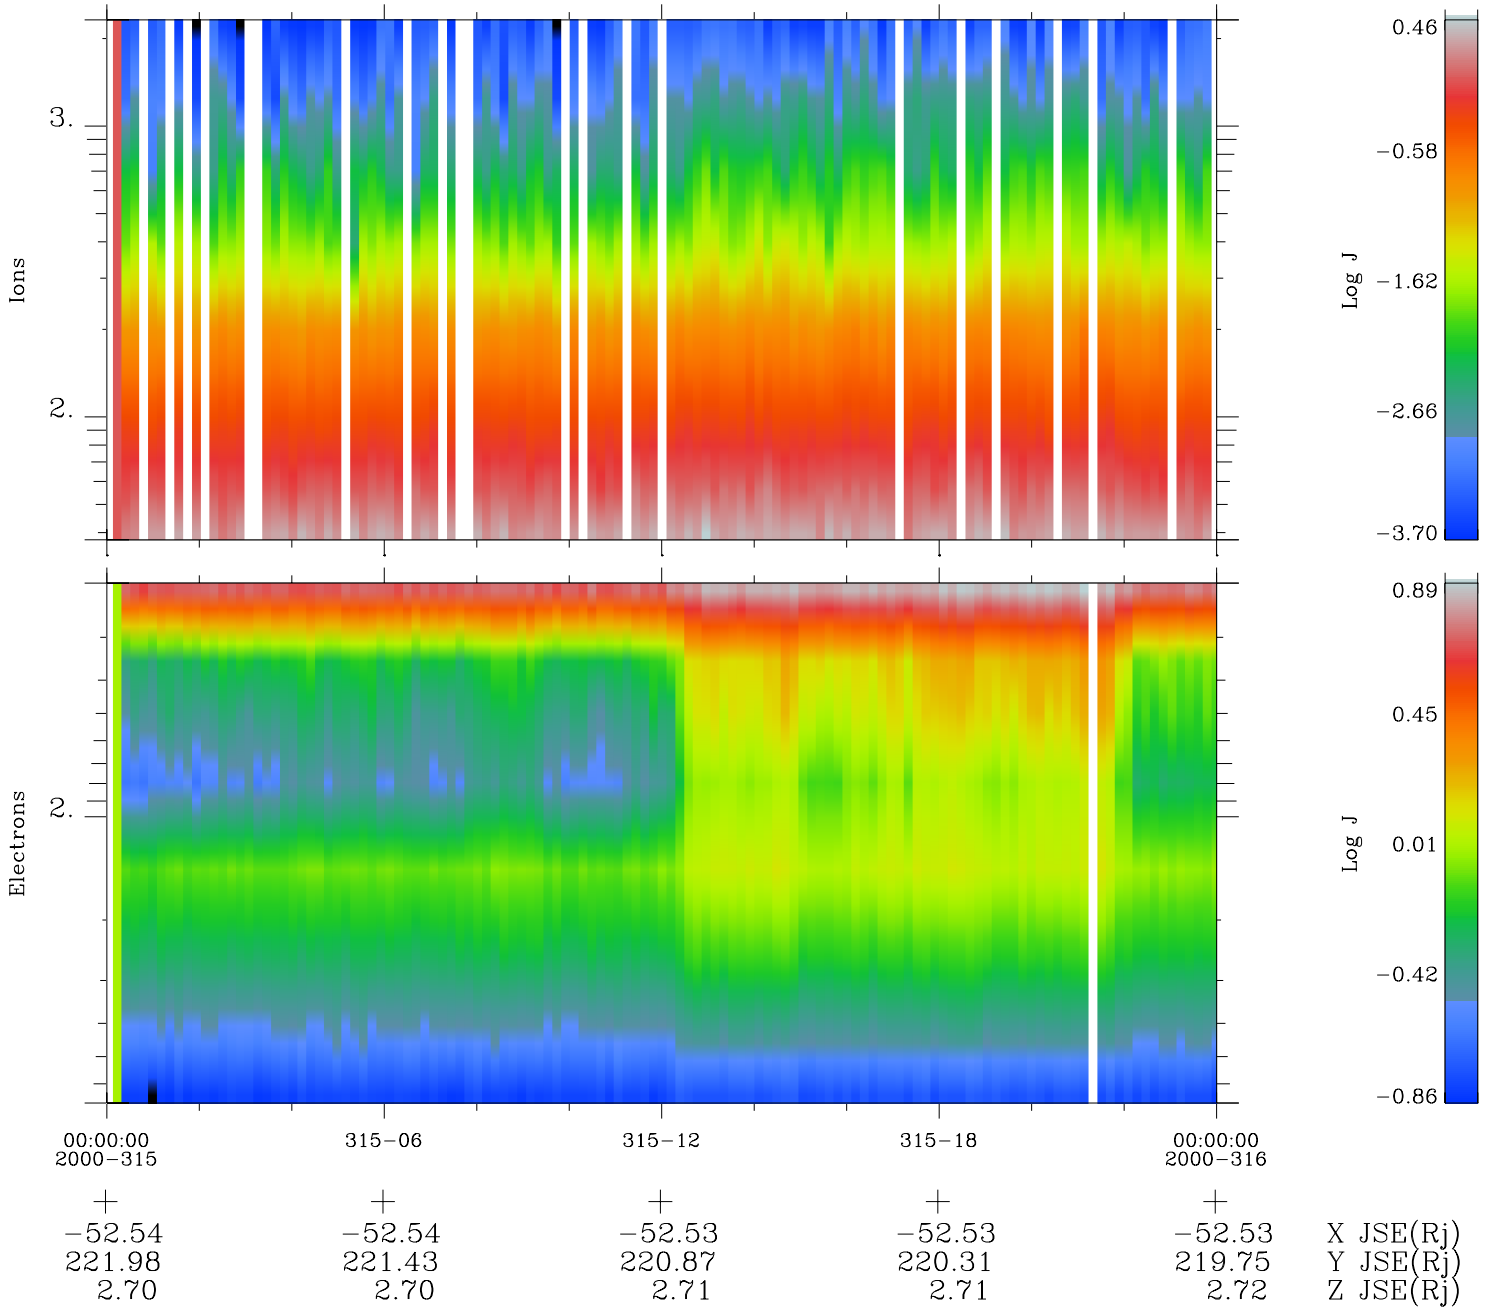

Galileo EPD Real Time Omni Spectrum 00315

Software Version: RTSPEC_OMNI V 1.20
 Data Production: 18-05-01
 Plot Production: Mon Sep 17 14:21:02 2001
 Color File: wondr3
 Geofactor File: 1.1

◇ = Jupiter look direction
 □ = Corotation look direction