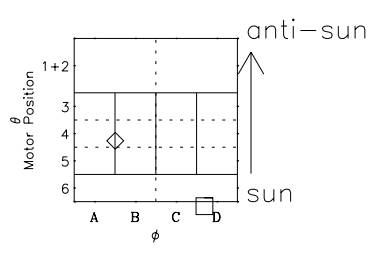

Galileo EPD Real Time Omni Spectrum 00315

Software Version: RTSPEC_OMNI V 1.20
 Data Production: 18-05-01
 Plot Production: Mon Sep 17 14:21:02 2001
 Color File: wondr3
 Geofactor File: 1.1

◇ = Jupiter look direction
 □ = Corotation look direction