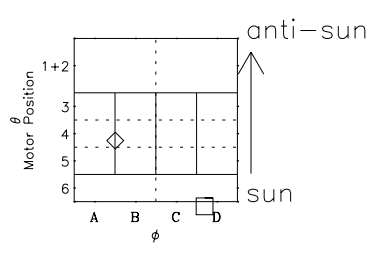

Galileo EPD Real Time Omni Spectrum 00314

Software Version: RTSPEC_OMNI V 1.20
 Data Production: 18-05-01
 Plot Production: Mon Sep 17 14:13:38 2001
 Color File: wondr3
 Geofactor File: 1.1

◇ = Jupiter look direction
 □ = Corotation look direction