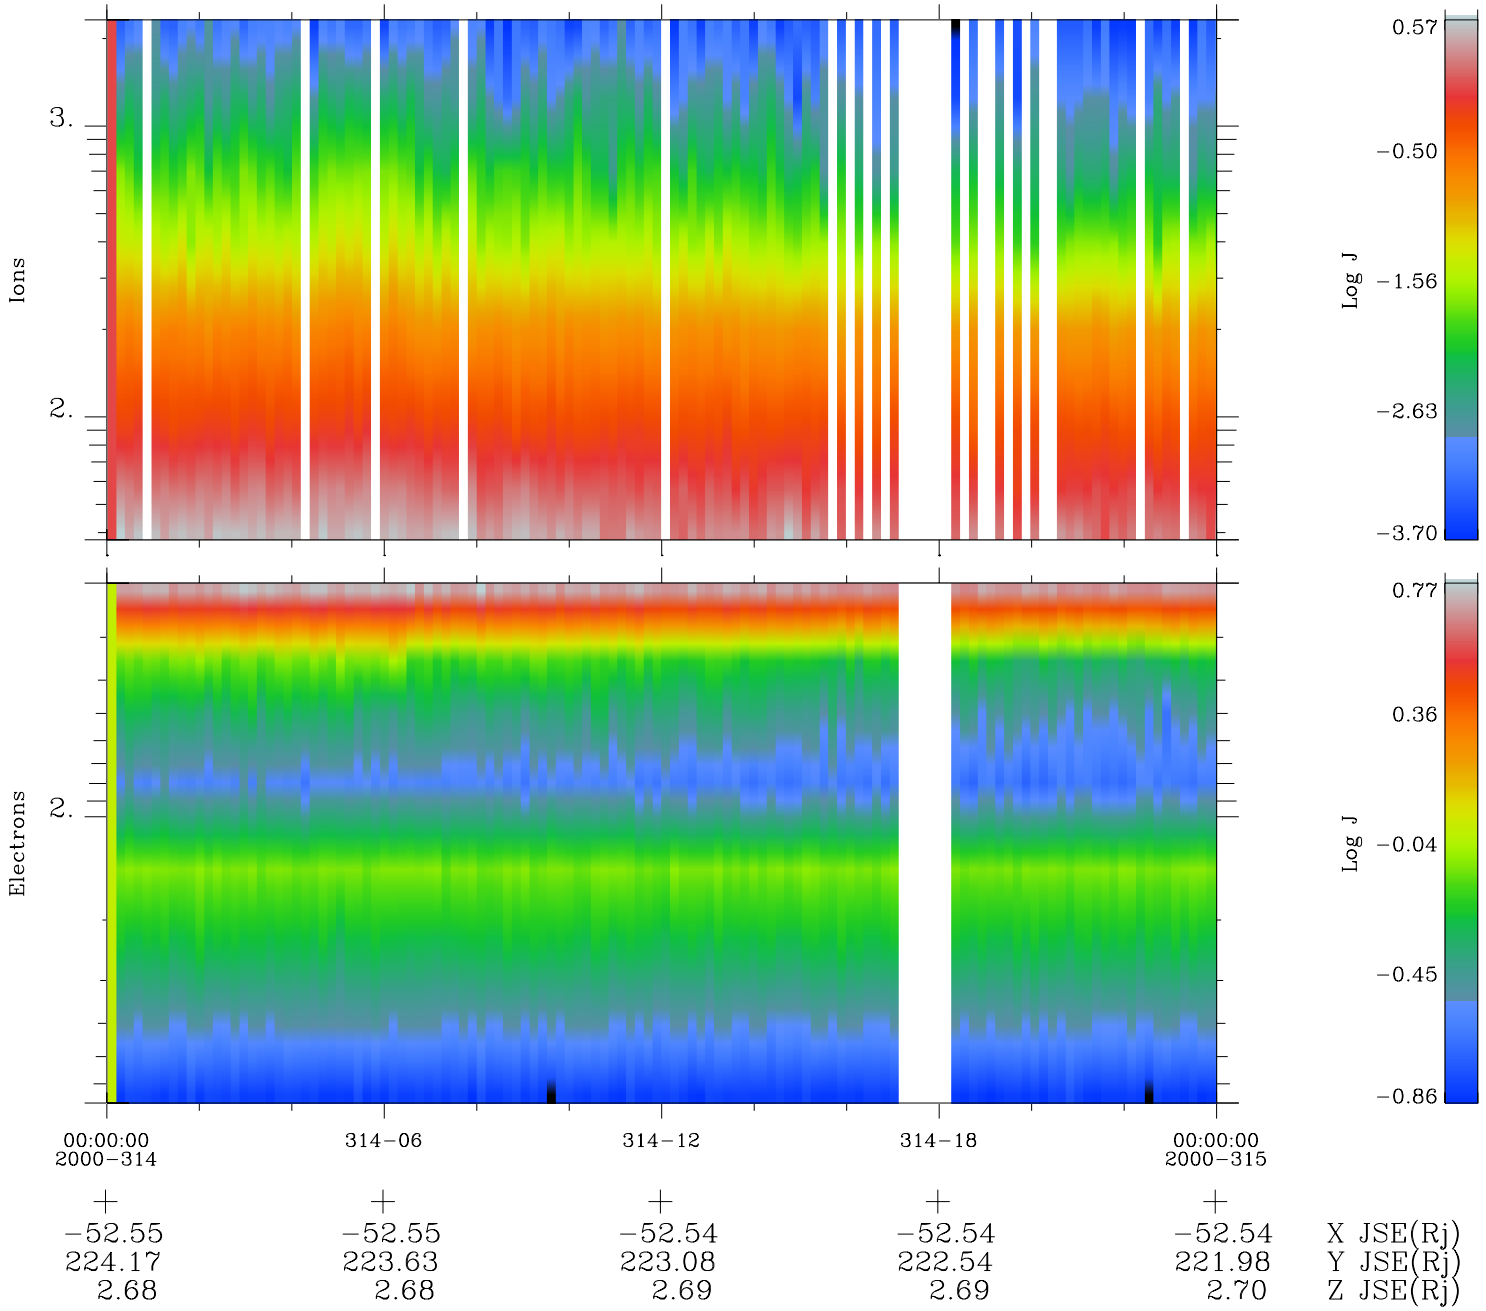

Galileo EPD Real Time Omni Spectrum 00314

Software Version: RTSPEC_OMNI V 1.20
 Data Production: 18-05-01
 Plot Production: Mon Sep 17 14:13:38 2001
 Color File: wondr3
 Geofactor File: 1.1

◇ = Jupiter look direction
 □ = Corotation look direction