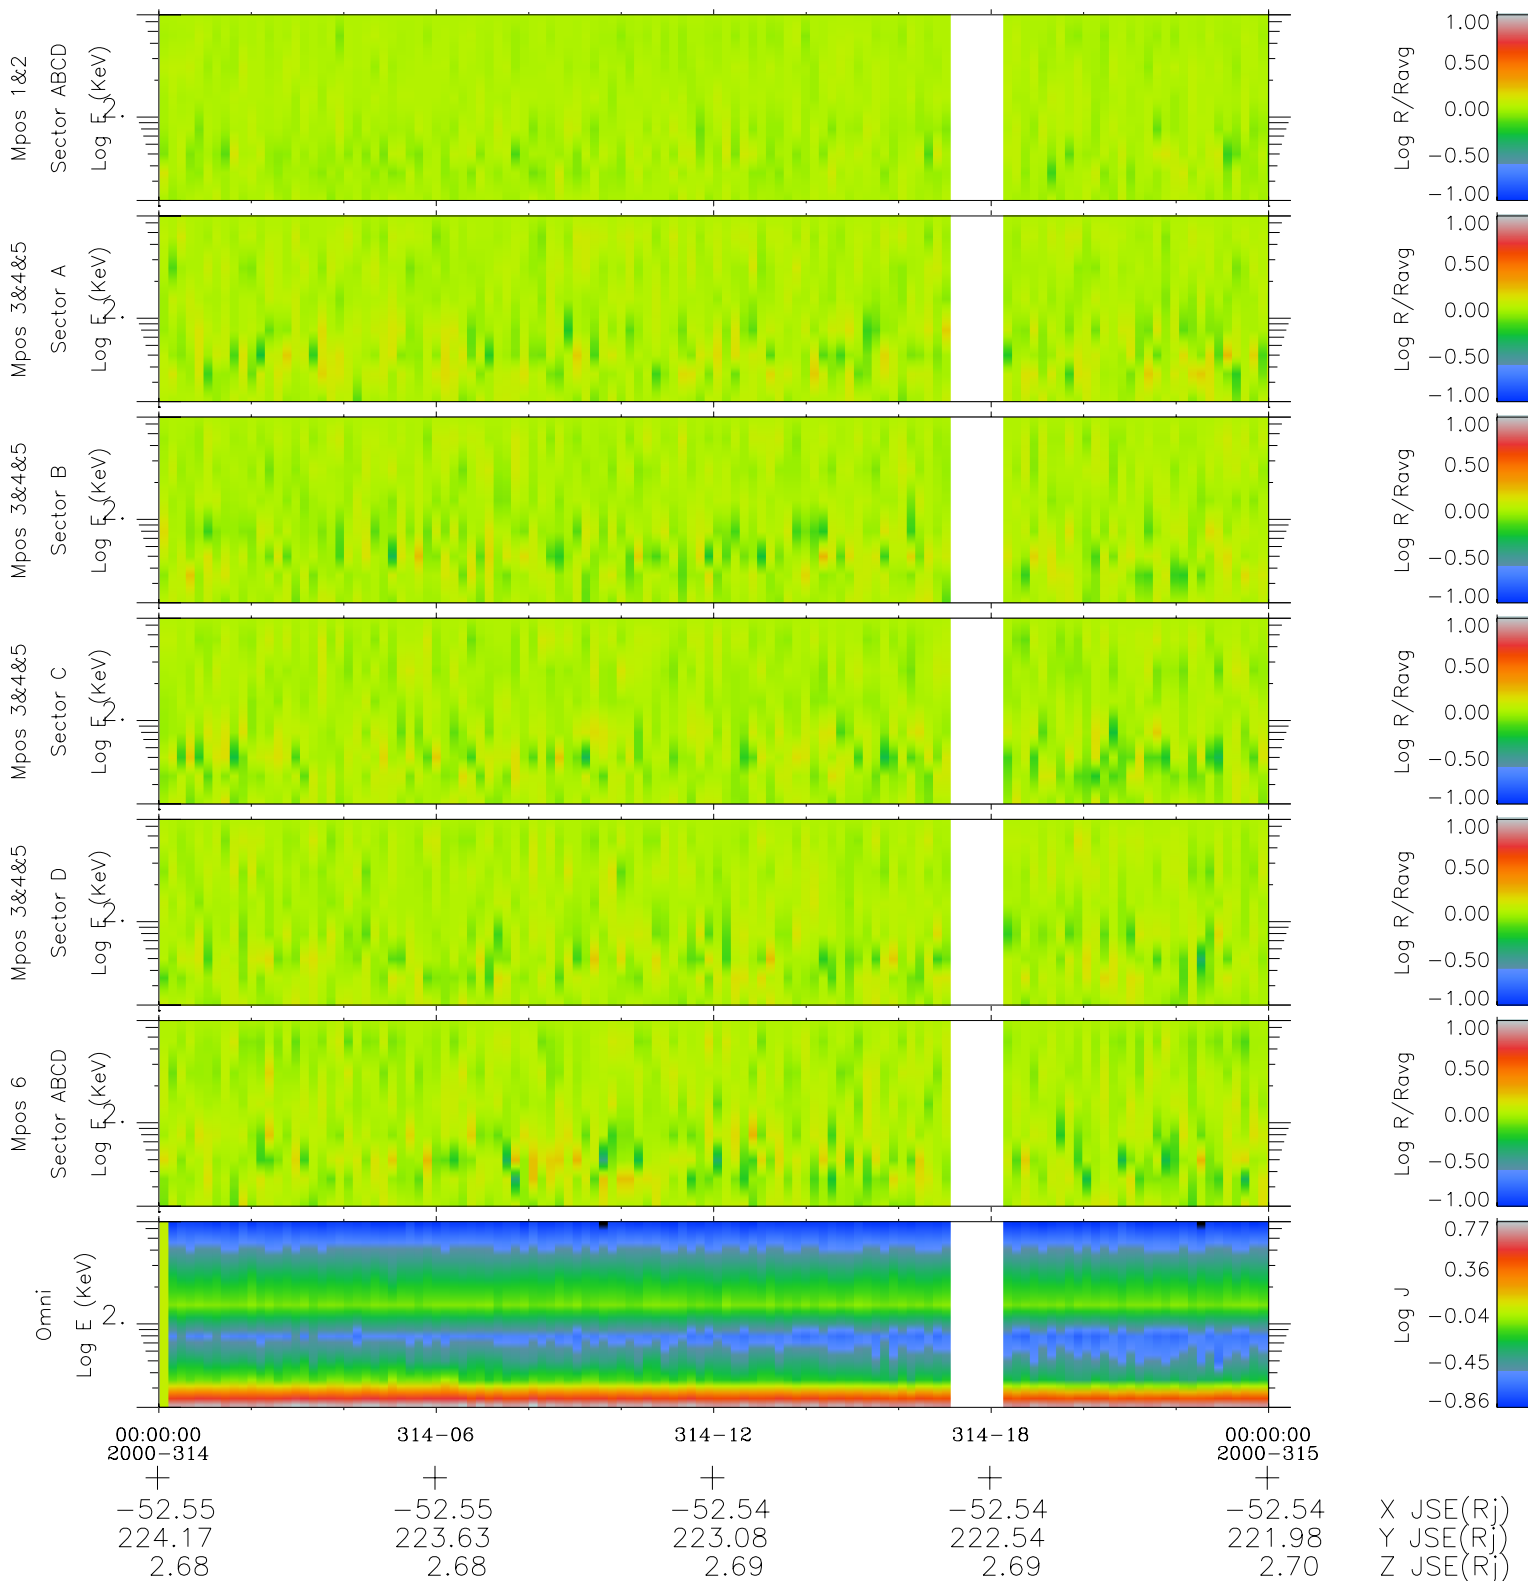

# Galileo EPD Real Time R6 Electrons Spectra 00314

Software Version: RTSPEC\_R6 V 1.20  
 Data Production: 18-05-01  
 Plot Production: Mon Sep 17 14:13:32 2001  
 Color File: wondr3  
 Geofactor File: 1.1

- ◇ = Jupiter look direction
- = Corotation look direction