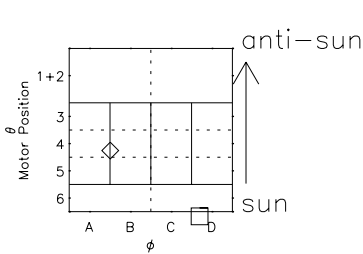

Galileo EPD Real Time R6 Ions Spectra 00314

Software Version: RTSPEC_R6 V 1.20
 Data Production: 18-05-01
 Plot Production: Mon Sep 17 14:13:26 2001
 Color File: wondr3
 Geofactor File: 1.1

◇ = Jupiter look direction
 □ = Corotation look direction