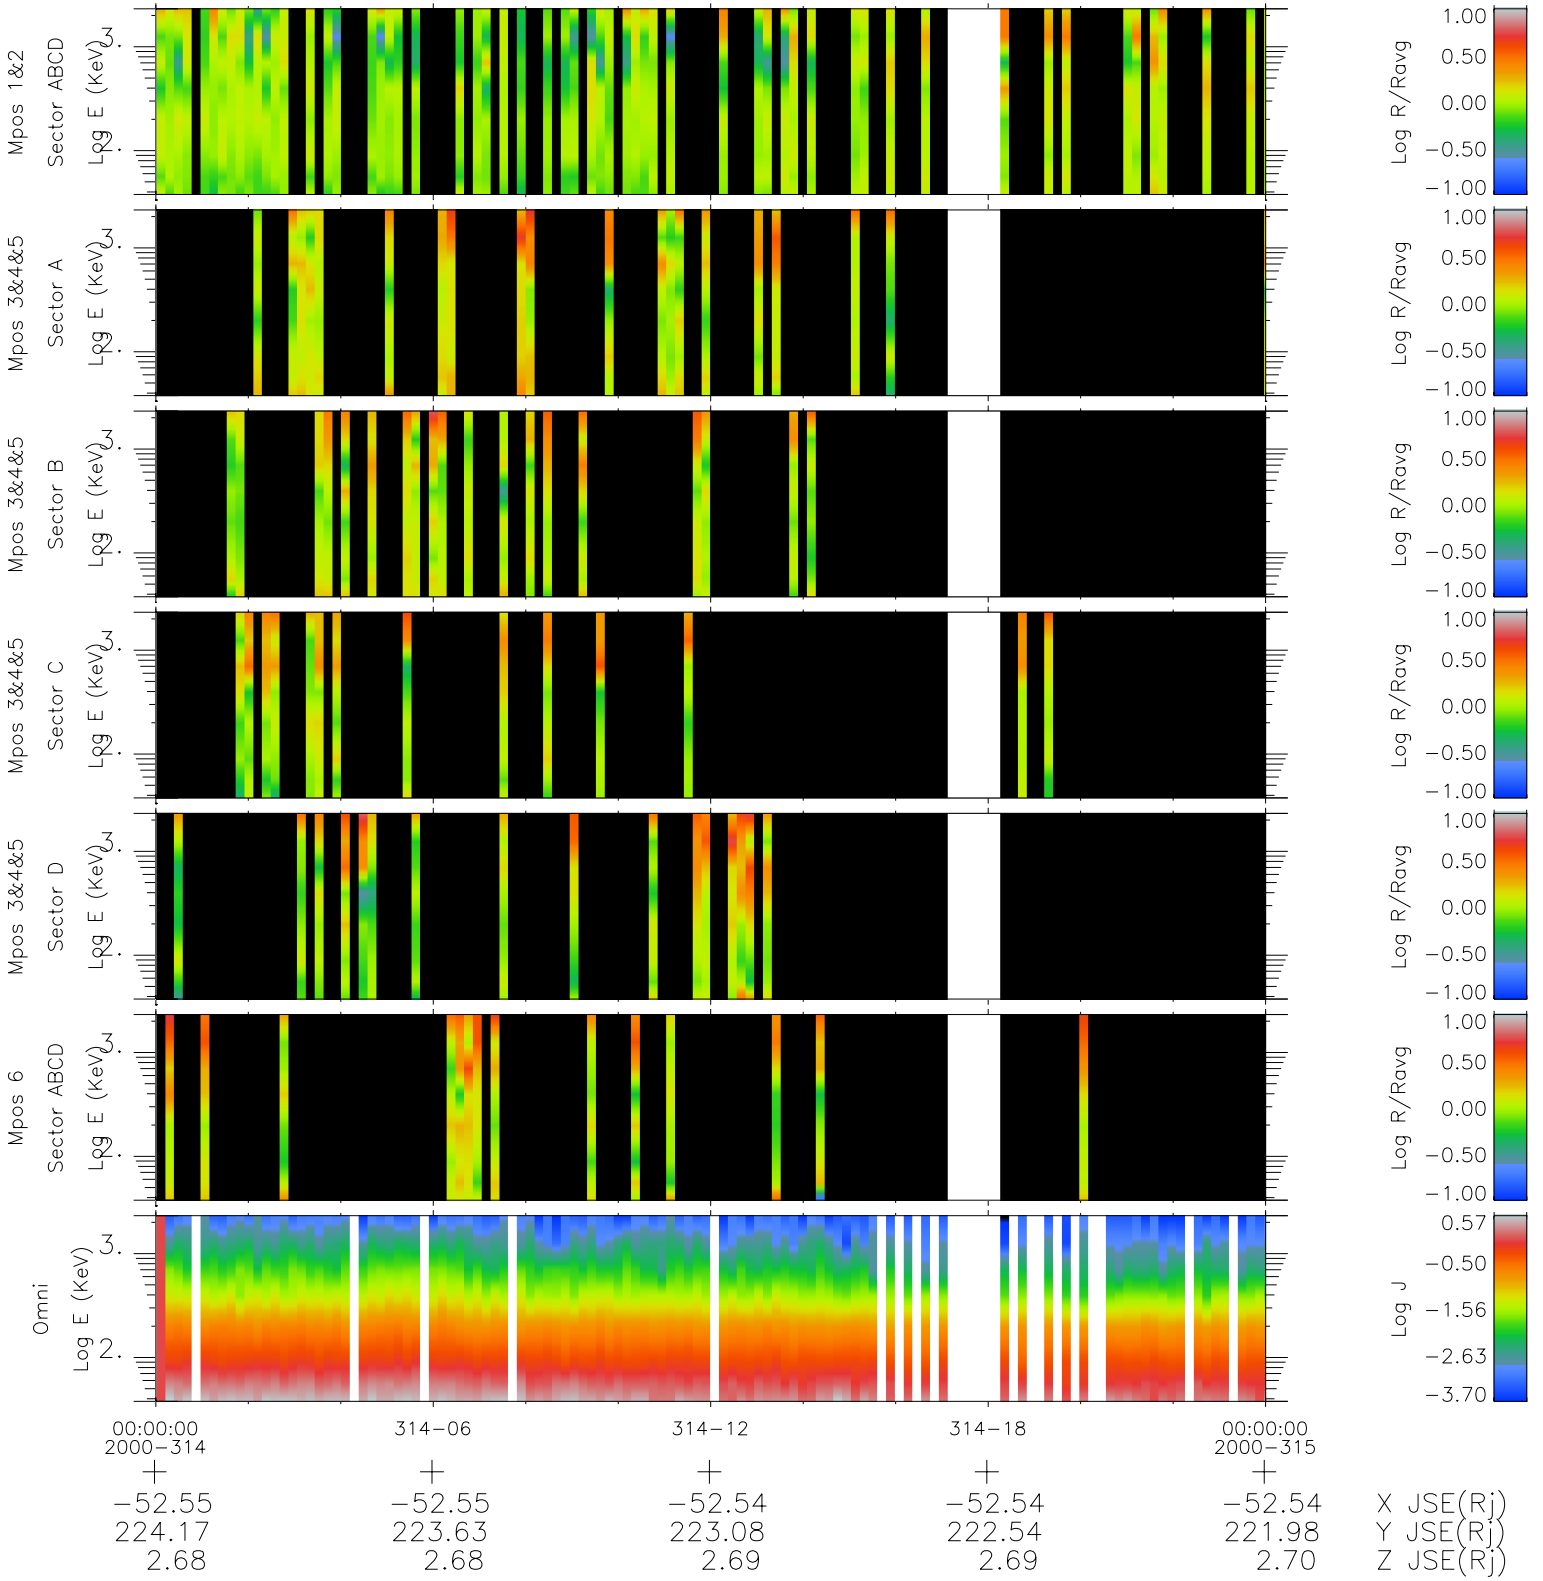

Galileo EPD Real Time R6 Ions Spectra 00314

Software Version: RTSPEC_R6 V 1.20
 Data Production: 18-05-01
 Plot Production: Mon Sep 17 14:13:26 2001
 Color File: wondr3
 Geofactor File: 1.1

◇ = Jupiter look direction
 □ = Corotation look direction