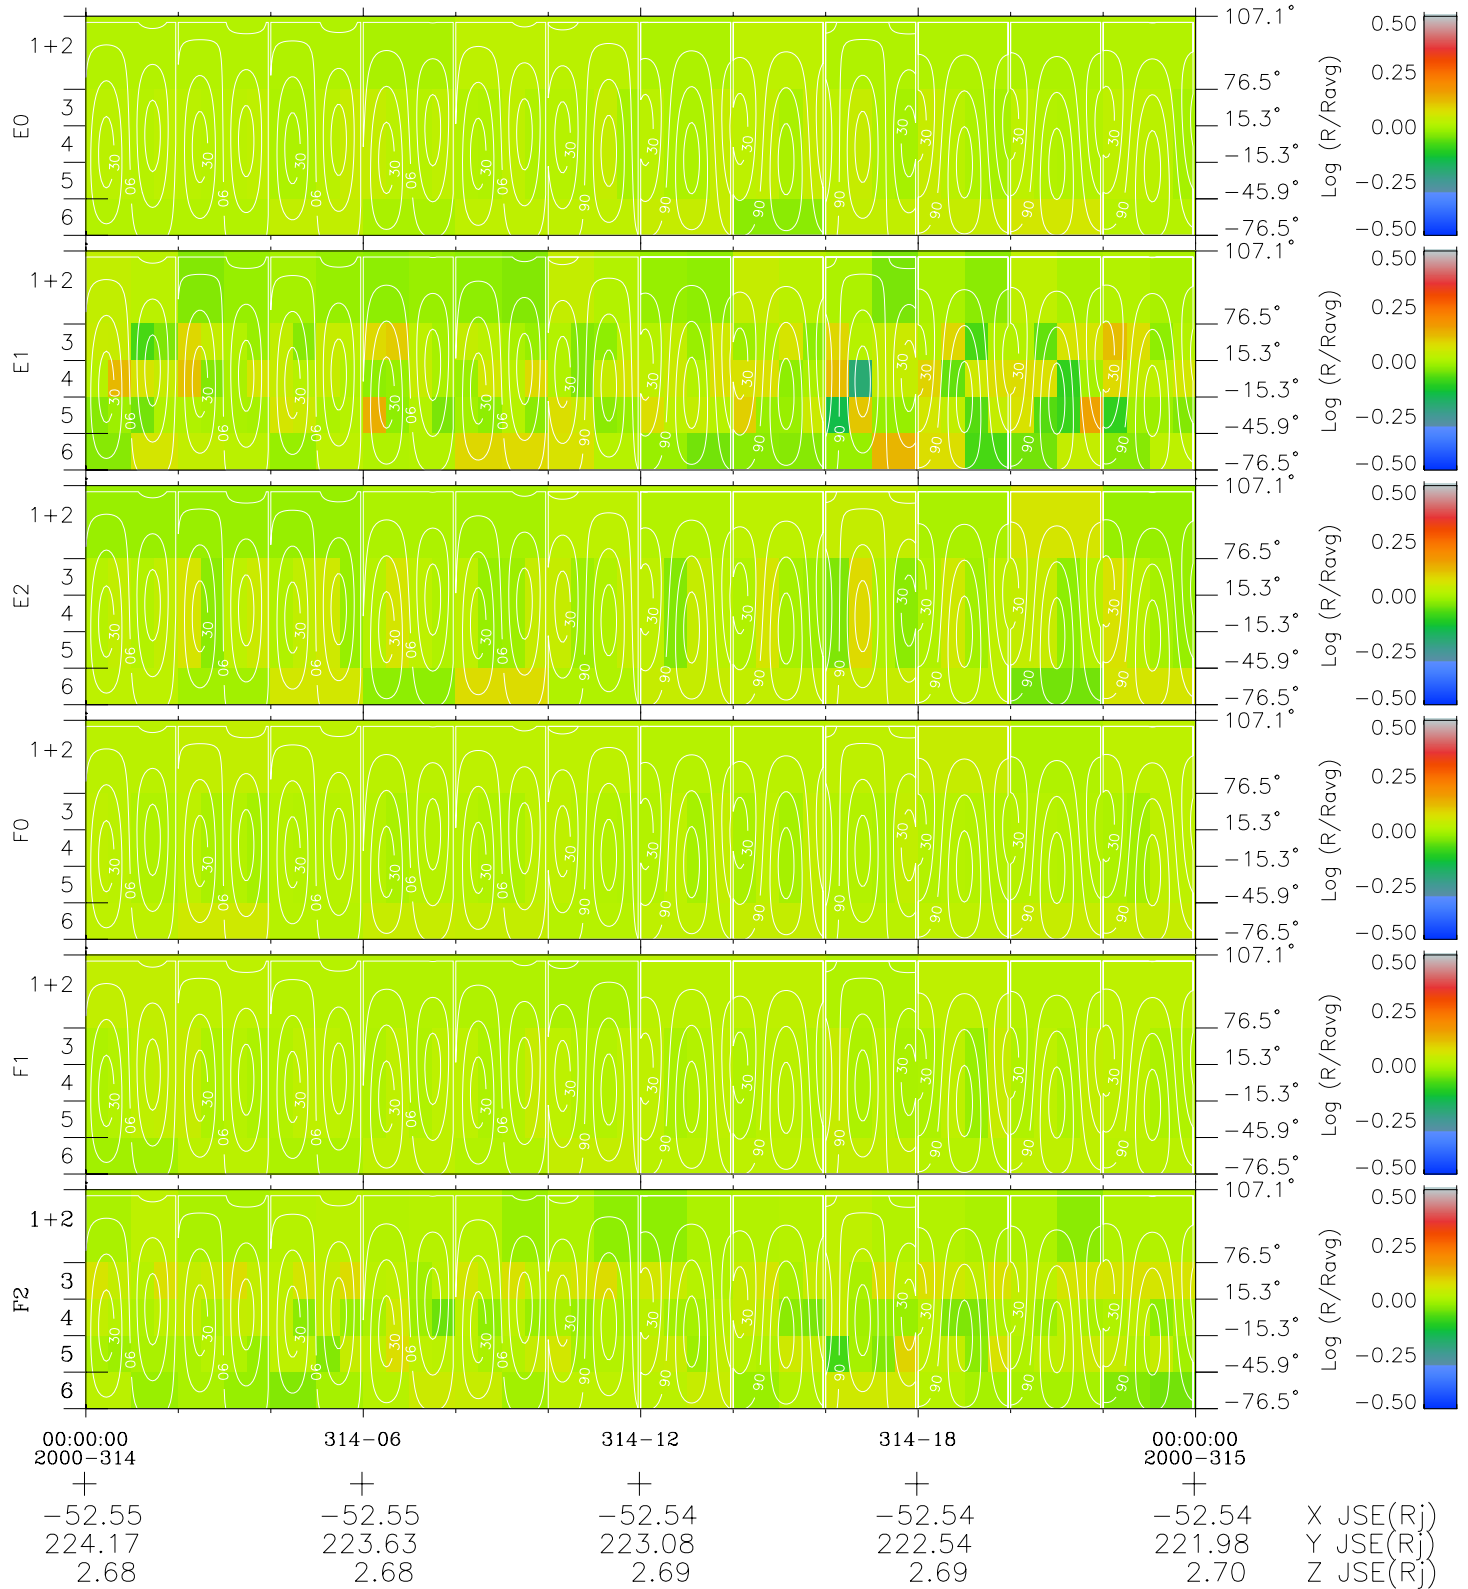

# Galileo EPD Real Time All-Sky Anisotropies 00314

Software Version: RTSKY\_MEAN V 1.20  
 Data Production: 18-05-01  
 Plot Production: Mon Sep 17 14:13:51 2001  
 Color File: wondr3  
 Geofactor File: 1.1

- ◇ = Jupiter look direction
- = Corotation look direction