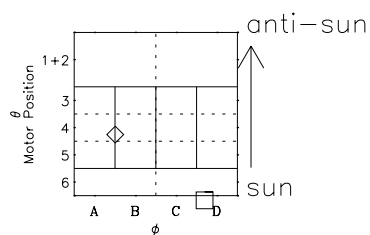

Galileo EPD Real-Time Omni 00314

Software Version: RTLINE_OMNI V 1.20
Data Production: 18-05-01
Plot Production: Mon Sep 17 14:15:24 2001

- ◇ = Jupiter look direction
- = Corotation look direction