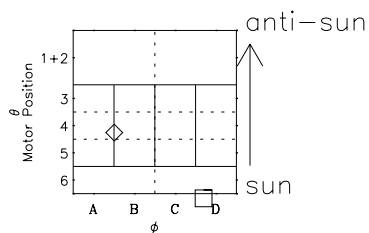

Galileo EPD Real-Time Omni 00314

Software Version: RTLINE_OMNI V 1.20
Data Production: 18-05-01
Plot Production: Mon Sep 17 14:15:23 2001

◇ = Jupiter look direction
□ = Corotation look direction