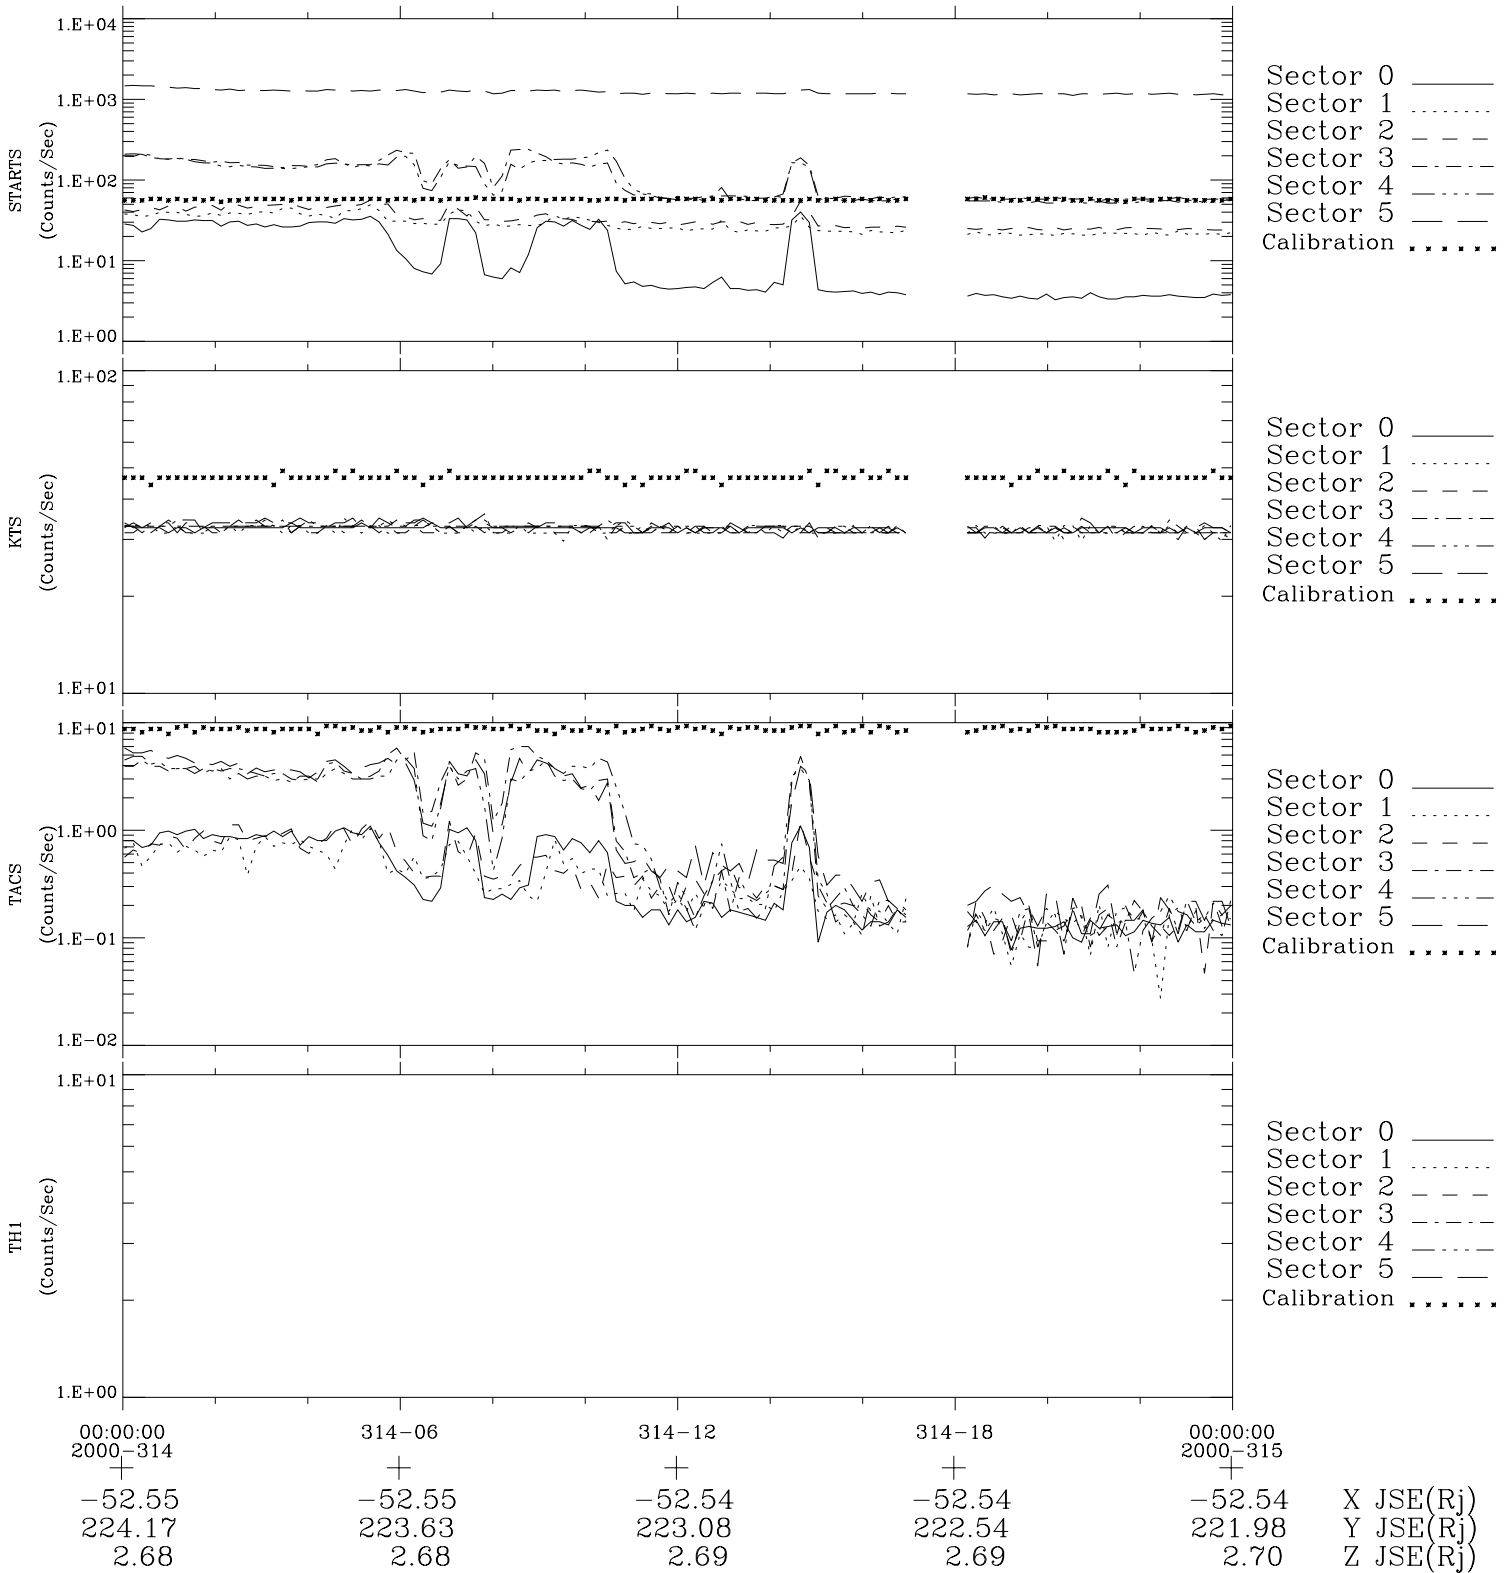

Galileo EPD Real-Time Six-Sector 00314

Software Version: RTLINE_R6 V 1.20
Data Production: 18-05-01
Plot Production: Mon Sep 17 14:15:31 2001

◇ = Jupiter look direction
□ = Corotation look direction