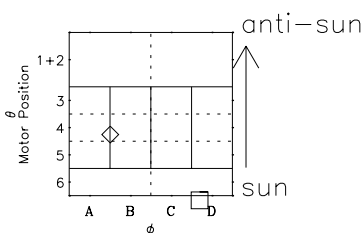

Galileo EPD Real-Time Six-Sector 00314

Software Version: RTLINE_R6 V 1.20
Data Production: 18-05-01
Plot Production: Mon Sep 17 14:15:31 2001

◇ = Jupiter look direction
□ = Corotation look direction