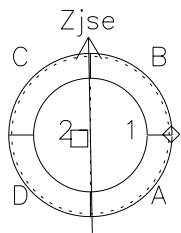

Galileo EPD Real-Time Six-Sector 00314

Software Version: RTLINE_R6 V 1.20
Data Production: 18-05-01
Plot Production: Mon Sep 17 14:15:31 2001

◇ = Jupiter look direction
□ = Corotation look direction