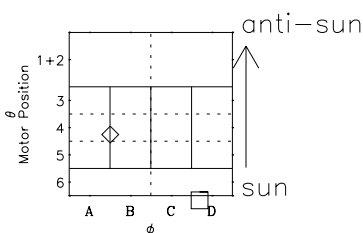

# Galileo EPD Real-Time Six-Sector 00314

Software Version: RTLINE\_R6 V 1.20  
Data Production: 18-05-01  
Plot Production: Mon Sep 17 14:15:30 2001

◇ = Jupiter look direction  
□ = Corotation look direction