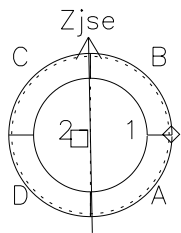

# Galileo EPD Real-Time Six-Sector 00314

Software Version: RTLINE\_R6 V 1.20  
Data Production: 18-05-01  
Plot Production: Mon Sep 17 14:15:30 2001

◇ = Jupiter look direction  
□ = Corotation look direction