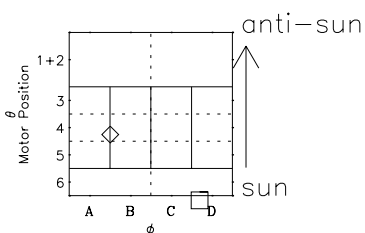

Galileo EPD Real-Time Six-Sector 00314

Software Version: RTLINE_R6 V 1.20
Data Production: 18-05-01
Plot Production: Mon Sep 17 14:15:29 2001

◇ = Jupiter look direction
□ = Corotation look direction