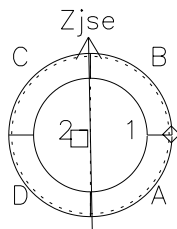

Galileo EPD Real-Time Six-Sector 00314

Software Version: RTLINE_R6 V 1.20
Data Production: 18-05-01
Plot Production: Mon Sep 17 14:15:29 2001

◇ = Jupiter look direction
□ = Corotation look direction