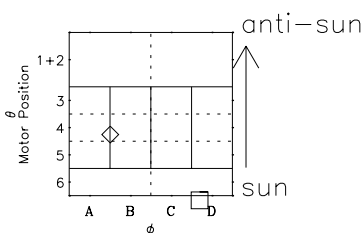

Galileo EPD Real-Time Six-Sector 00314

Software Version: RTLINE_R6 V 1.20
Data Production: 18-05-01
Plot Production: Mon Sep 17 14:15:29 2001

◇ = Jupiter look direction
□ = Corotation look direction