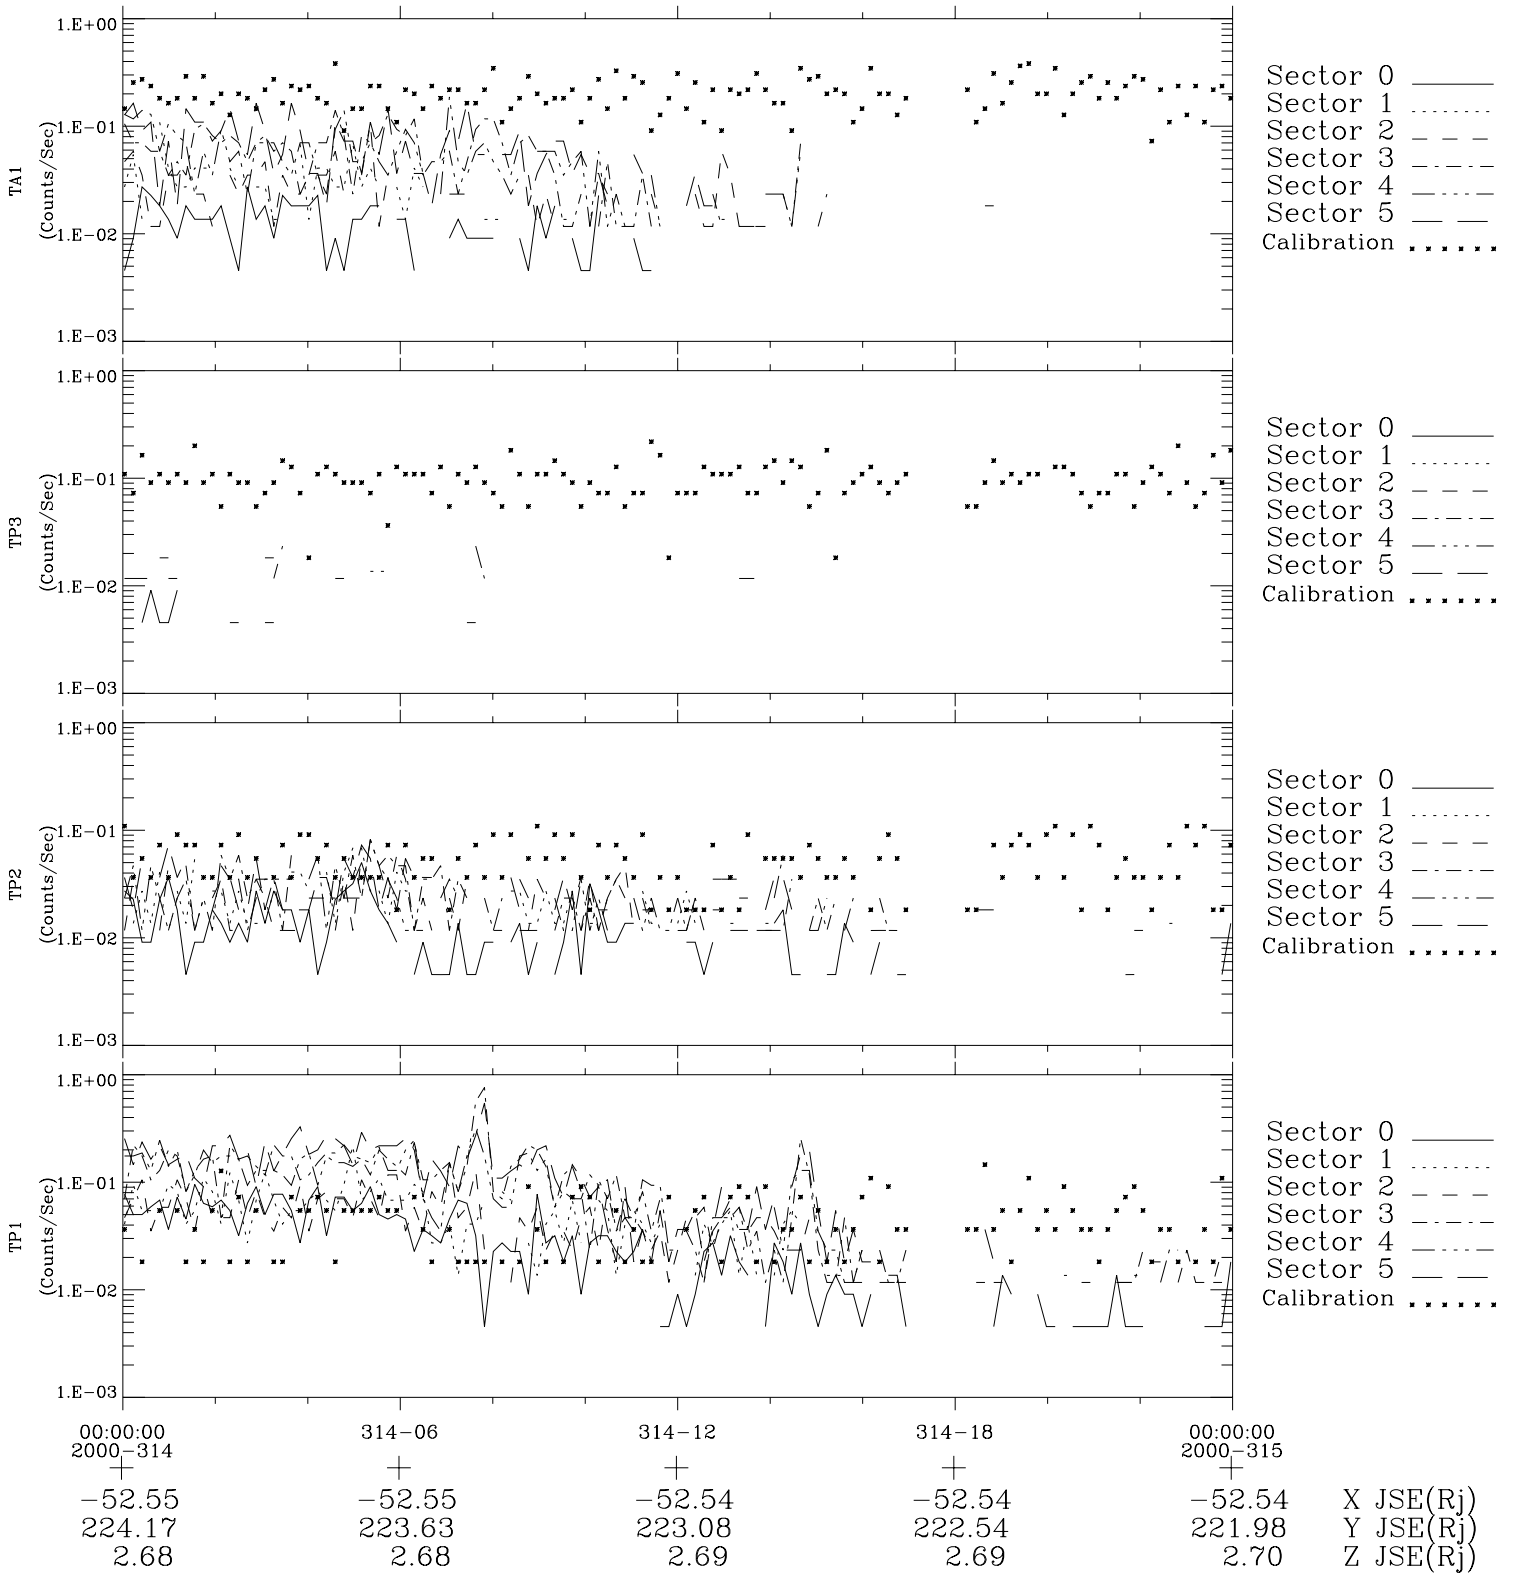

Galileo EPD Real-Time Six-Sector 00314

Software Version: RTLINE_R6 V 1.20
Data Production: 18-05-01
Plot Production: Mon Sep 17 14:15:29 2001

◇ = Jupiter look direction
□ = Corotation look direction