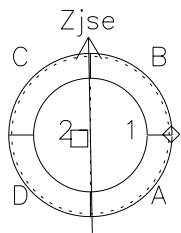

Galileo EPD Real-Time Six-Sector 00314

Software Version: RTLINE_R6 V 1.20
Data Production: 18-05-01
Plot Production: Mon Sep 17 14:15:29 2001

◇ = Jupiter look direction
□ = Corotation look direction