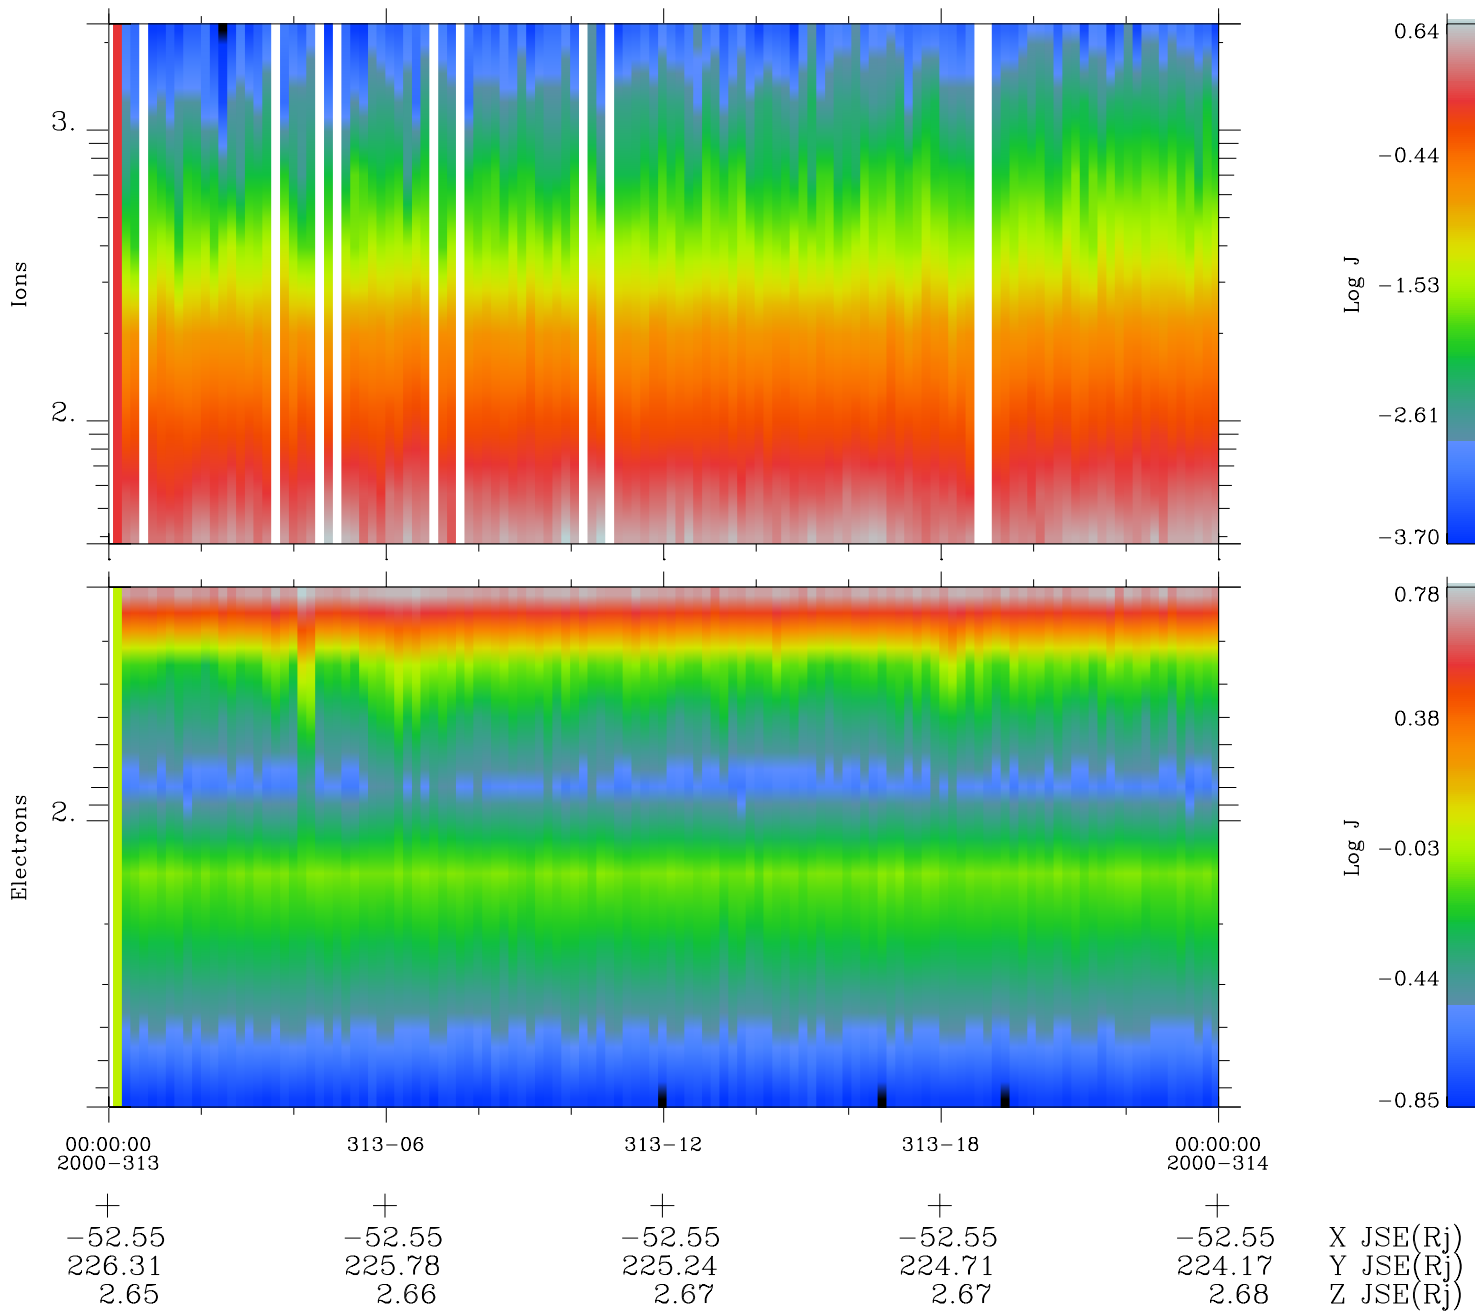

Galileo EPD Real Time Omni Spectrum 00313

Software Version: RTSPEC_OMNI V 1.20
 Data Production: 18-05-01
 Plot Production: Mon Sep 17 14:06:13 2001
 Color File: wondr3
 Geofactor File: 1.1

- ◇ = Jupiter look direction
- = Corotation look direction