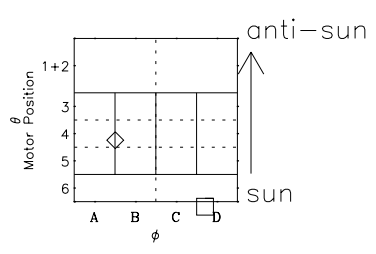

Galileo EPD Real Time Omni Spectrum 00312

Software Version: RTSPEC_OMNI V 1.20
 Data Production: 18-05-01
 Plot Production: Mon Sep 17 13:58:49 2001
 Color File: wondr3
 Geofactor File: 1.1

◇ = Jupiter look direction
 □ = Corotation look direction