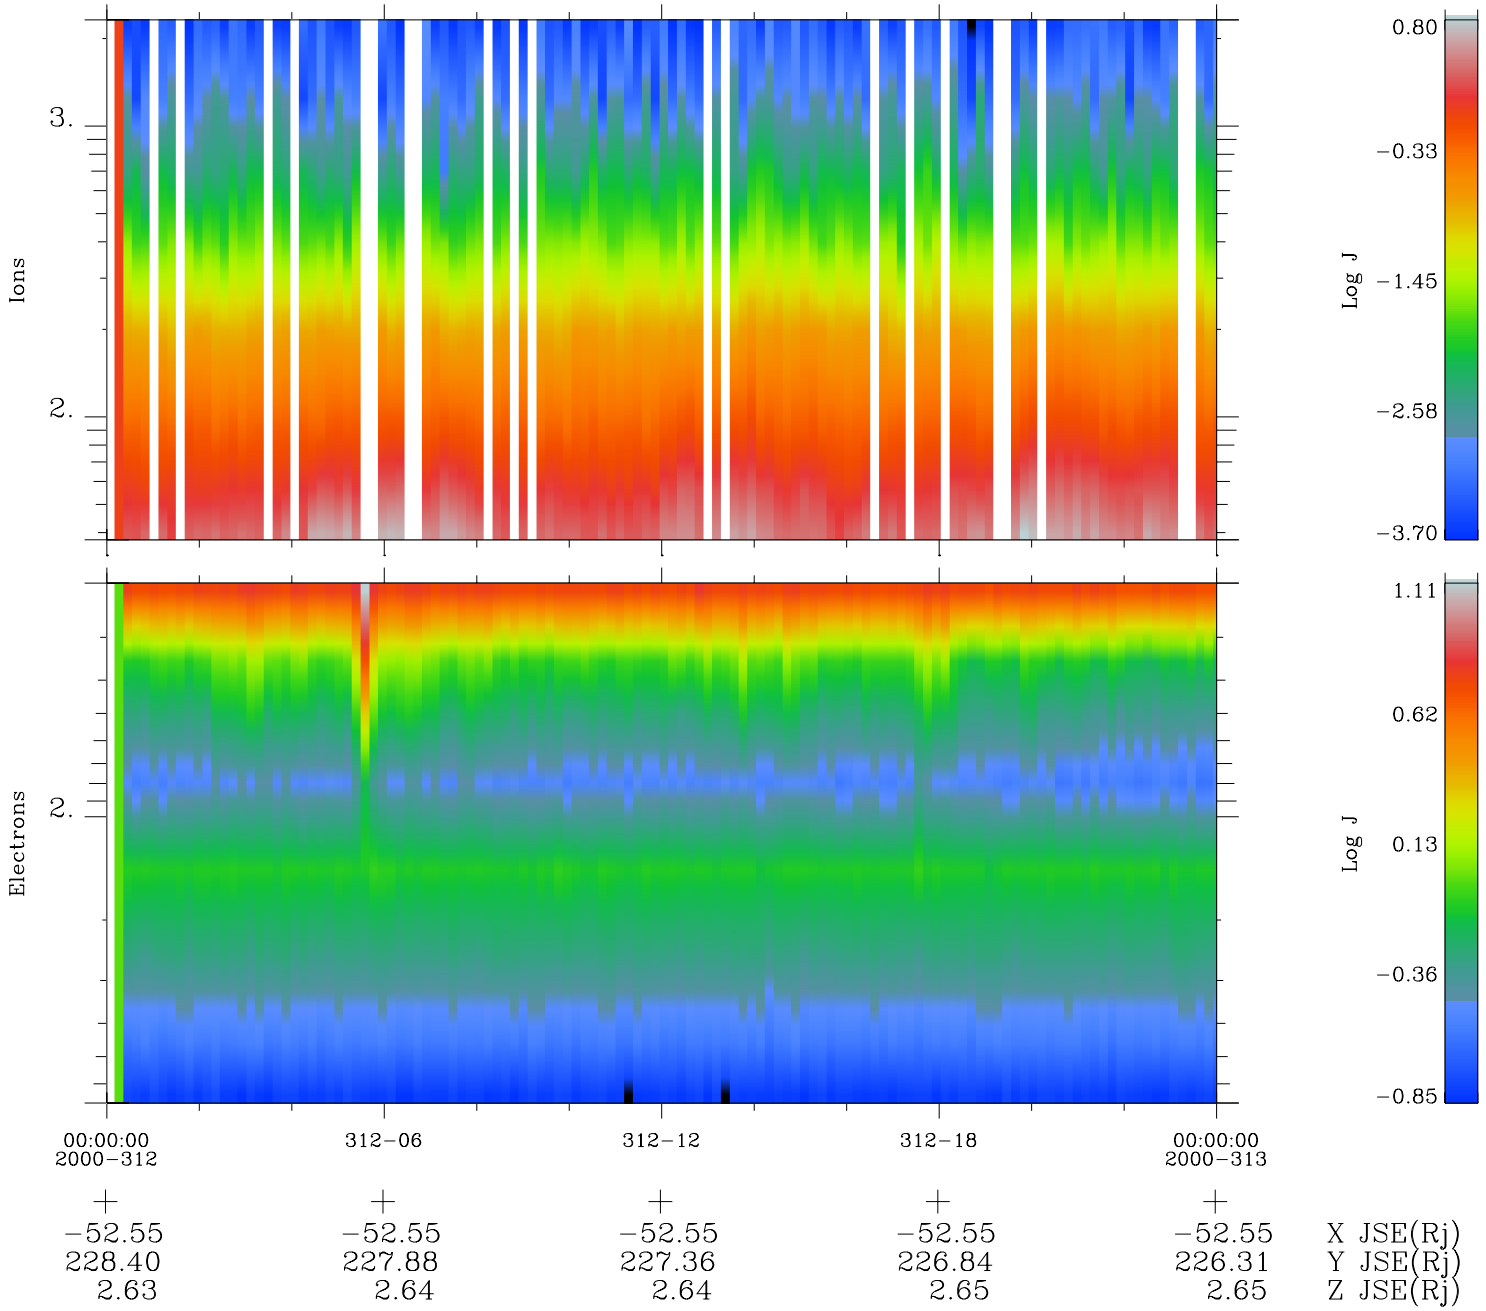

Galileo EPD Real Time Omni Spectrum 00312

Software Version: RTSPEC_OMNI V 1.20
 Data Production: 18-05-01
 Plot Production: Mon Sep 17 13:58:49 2001
 Color File: wondr3
 Geofactor File: 1.1

◇ = Jupiter look direction
 □ = Corotation look direction