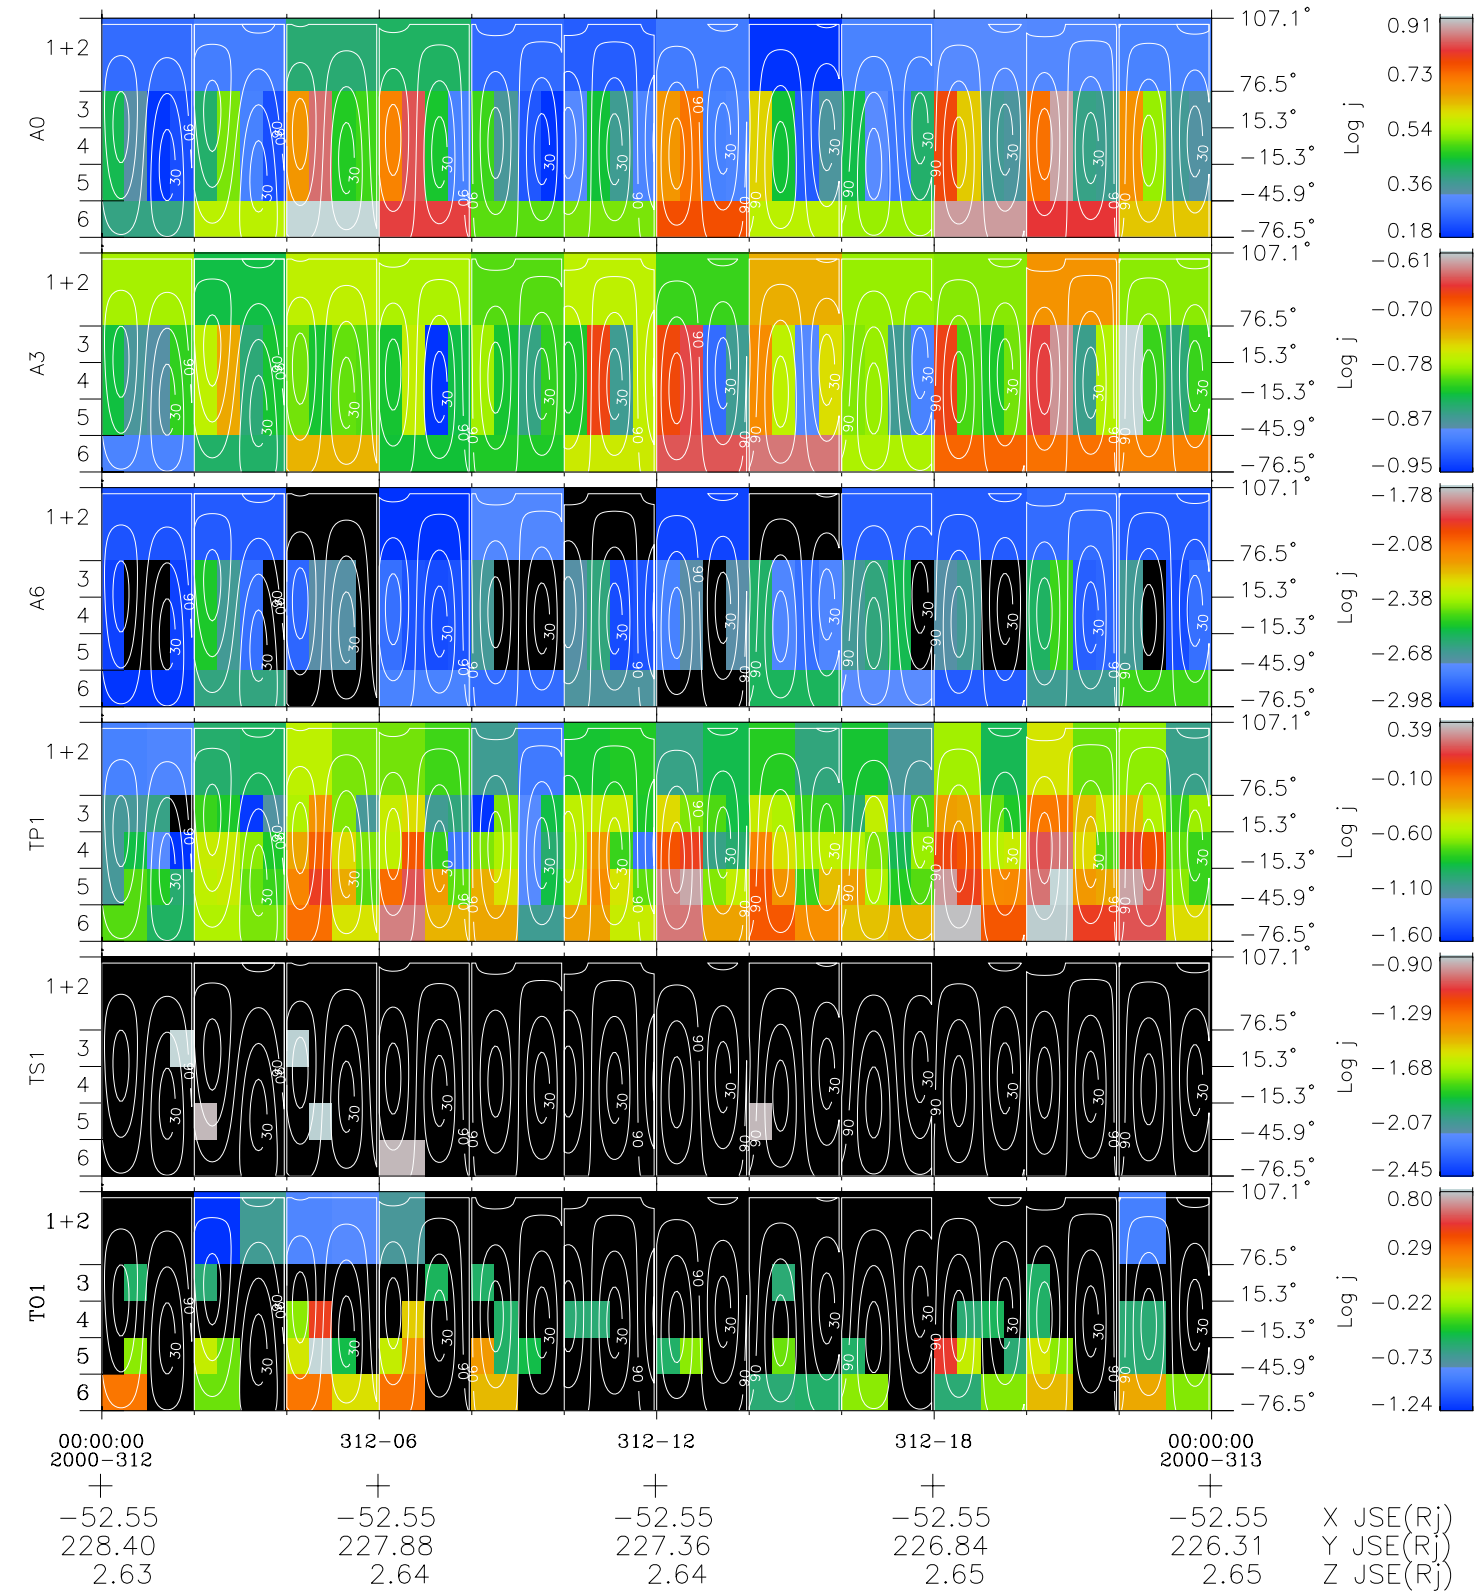

# Galileo EPD Real Time All-Sky Anisotropies 00312

Software Version: RTSKY\_FLUX V 1.20  
 Data Production: 18-05-01  
 Plot Production: Mon Sep 17 13:59:09 2001  
 Color File: wondr3  
 Geofactor File: 1.1

- ◇ = Jupiter look direction
- = Corotation look direction