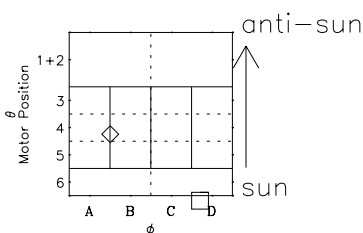

Galileo EPD Real-Time Six-Sector 00312

Software Version: RTLINE_R6 V 1.20
Data Production: 18-05-01
Plot Production: Mon Sep 17 14:00:44 2001

◇ = Jupiter look direction
□ = Corotation look direction