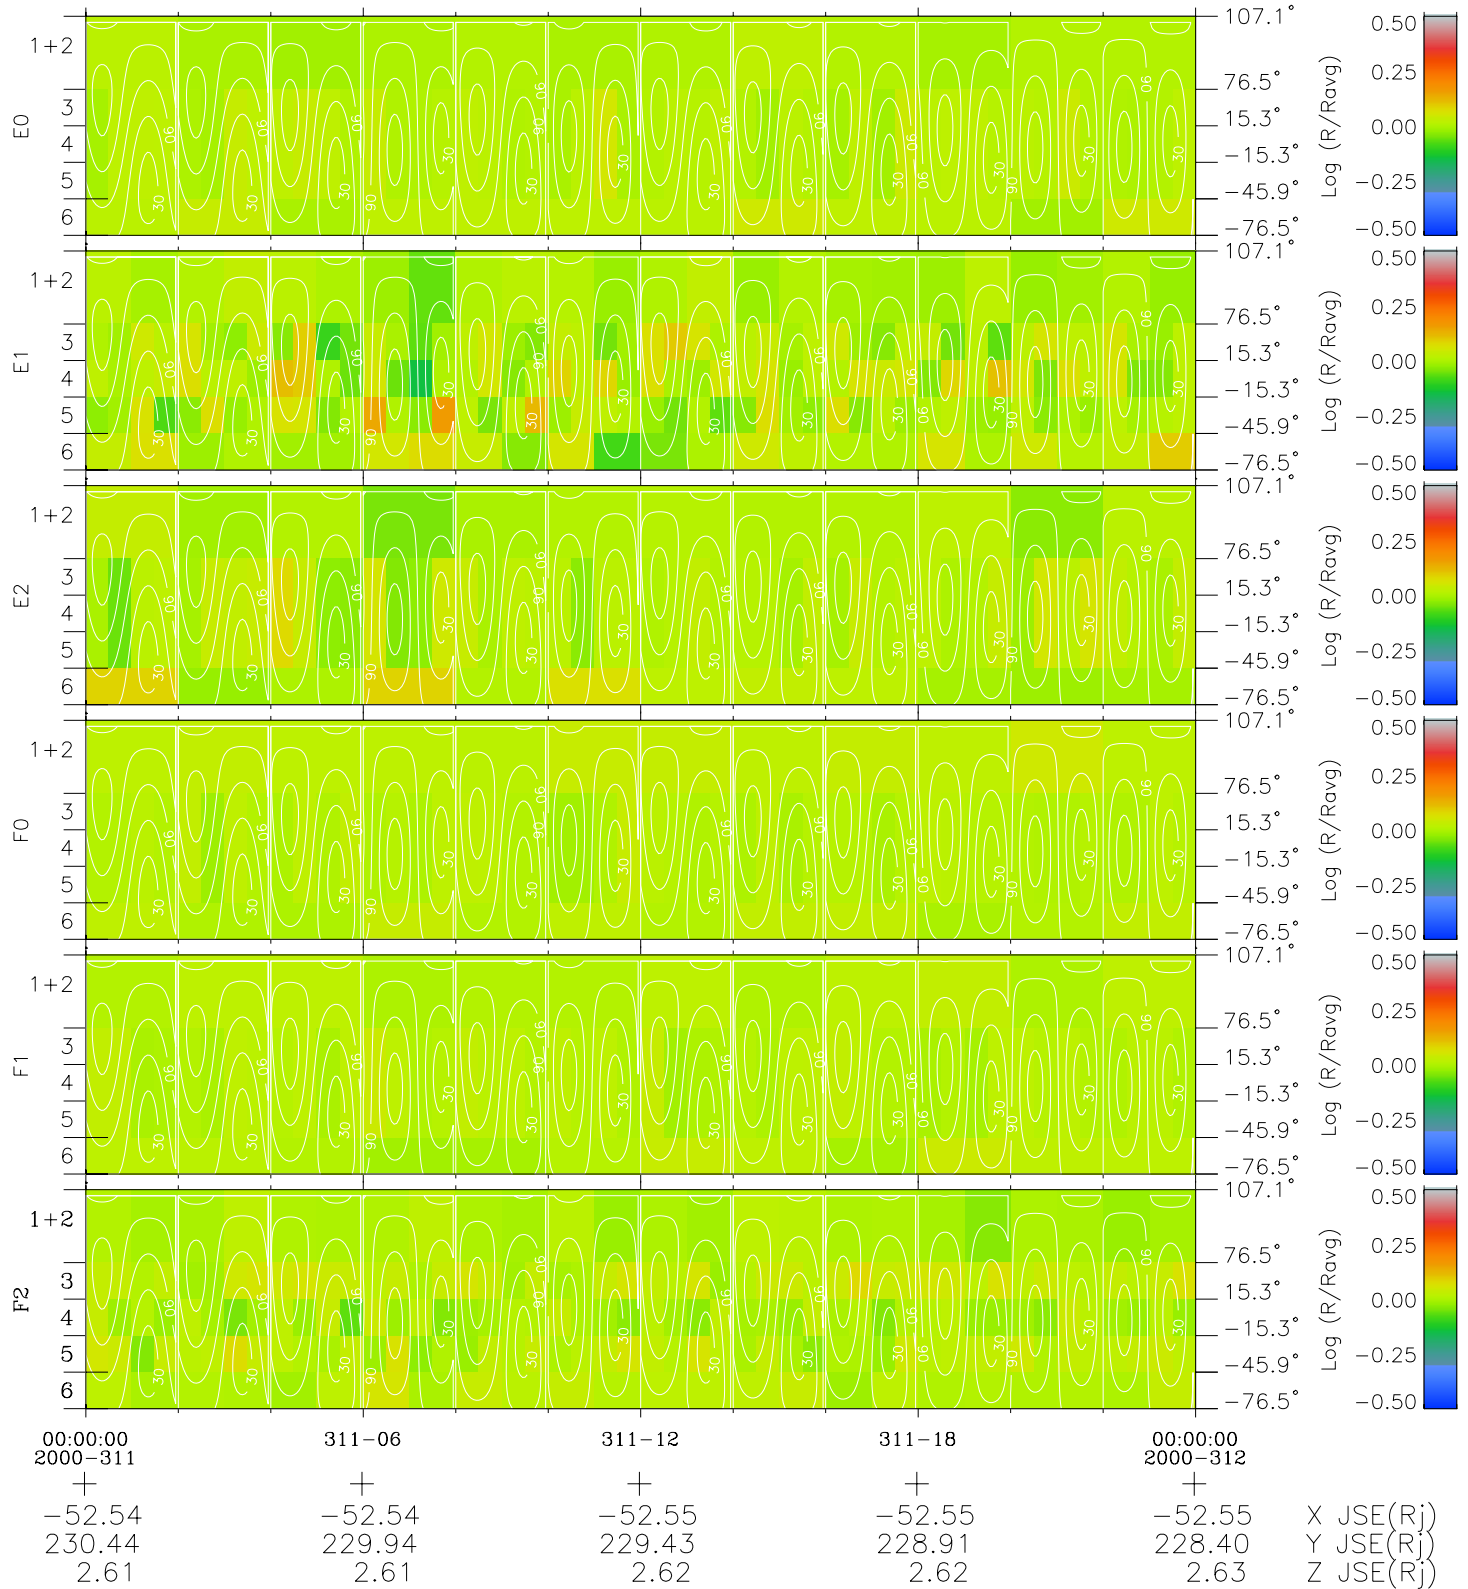

Galileo EPD Real Time All-Sky Anisotropies 00311

Software Version: RTSKY_MEAN V 1.20
 Data Production: 18-05-01
 Plot Production: Mon Sep 17 13:51:33 2001
 Color File: wondr3
 Geofactor File: 1.1

- ◇ = Jupiter look direction
- = Corotation look direction