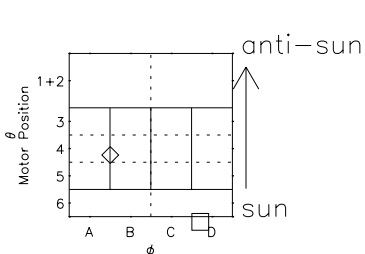

Galileo EPD Real Time All-Sky Anisotropies 00311

Software Version: RTSKY_MEAN V 1.20
 Data Production: 18-05-01
 Plot Production: Mon Sep 17 13:51:27 2001
 Color File: wondr3
 Geofactor File: 1.1

◇ = Jupiter look direction
 □ = Corotation look direction