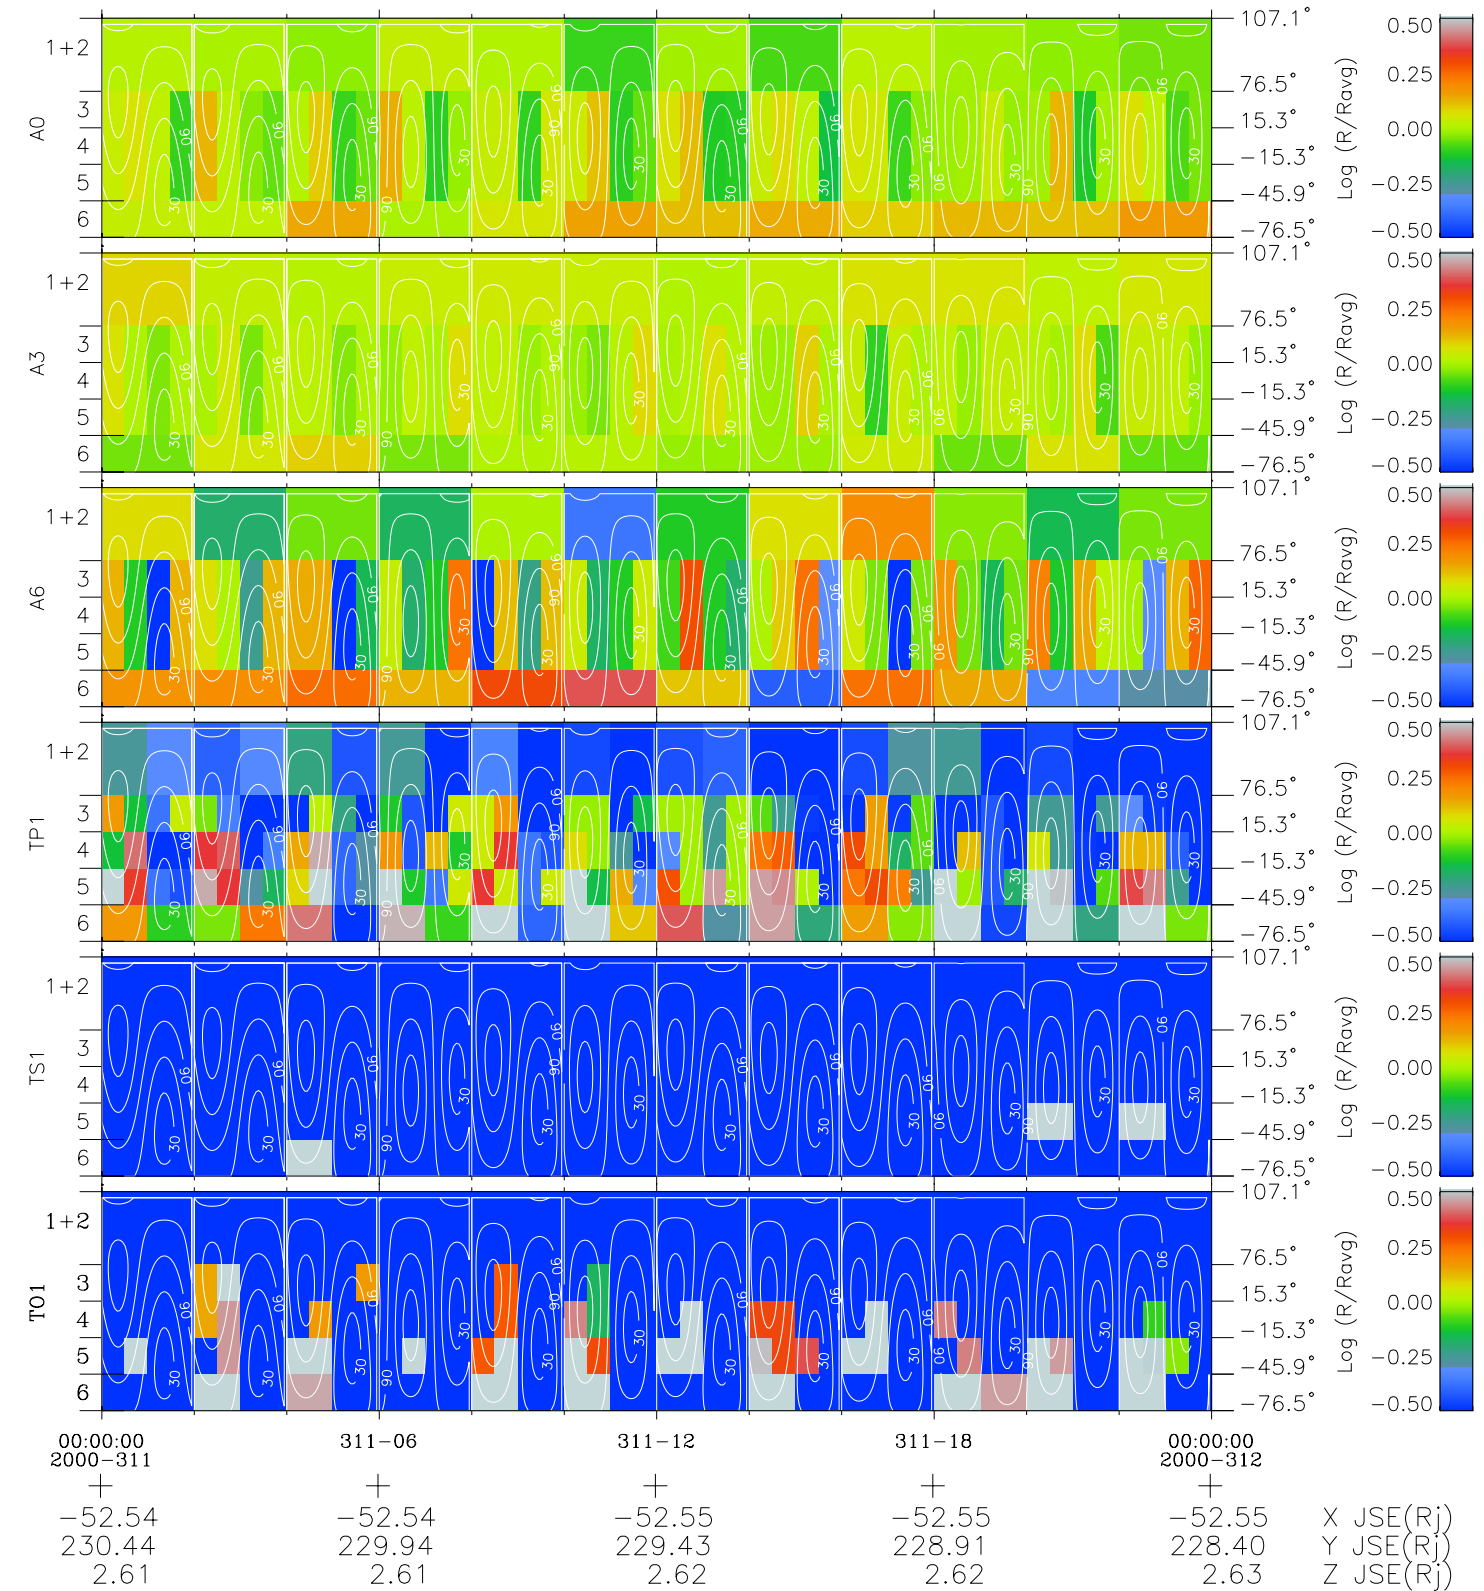

Galileo EPD Real Time All-Sky Anisotropies 00311

Software Version: RTSKY_MEAN V 1.20
 Data Production: 18-05-01
 Plot Production: Mon Sep 17 13:51:27 2001
 Color File: wondr3
 Geofactor File: 1.1

◇ = Jupiter look direction
 □ = Corotation look direction