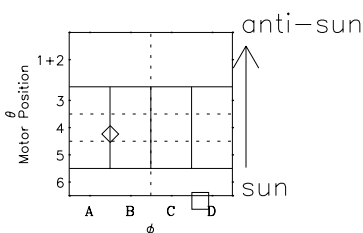

Galileo EPD Real-Time Six-Sector 00311

Software Version: RTLINE_R6 V 1.20
Data Production: 18-05-01
Plot Production: Mon Sep 17 13:53:13 2001

◇ = Jupiter look direction
□ = Corotation look direction