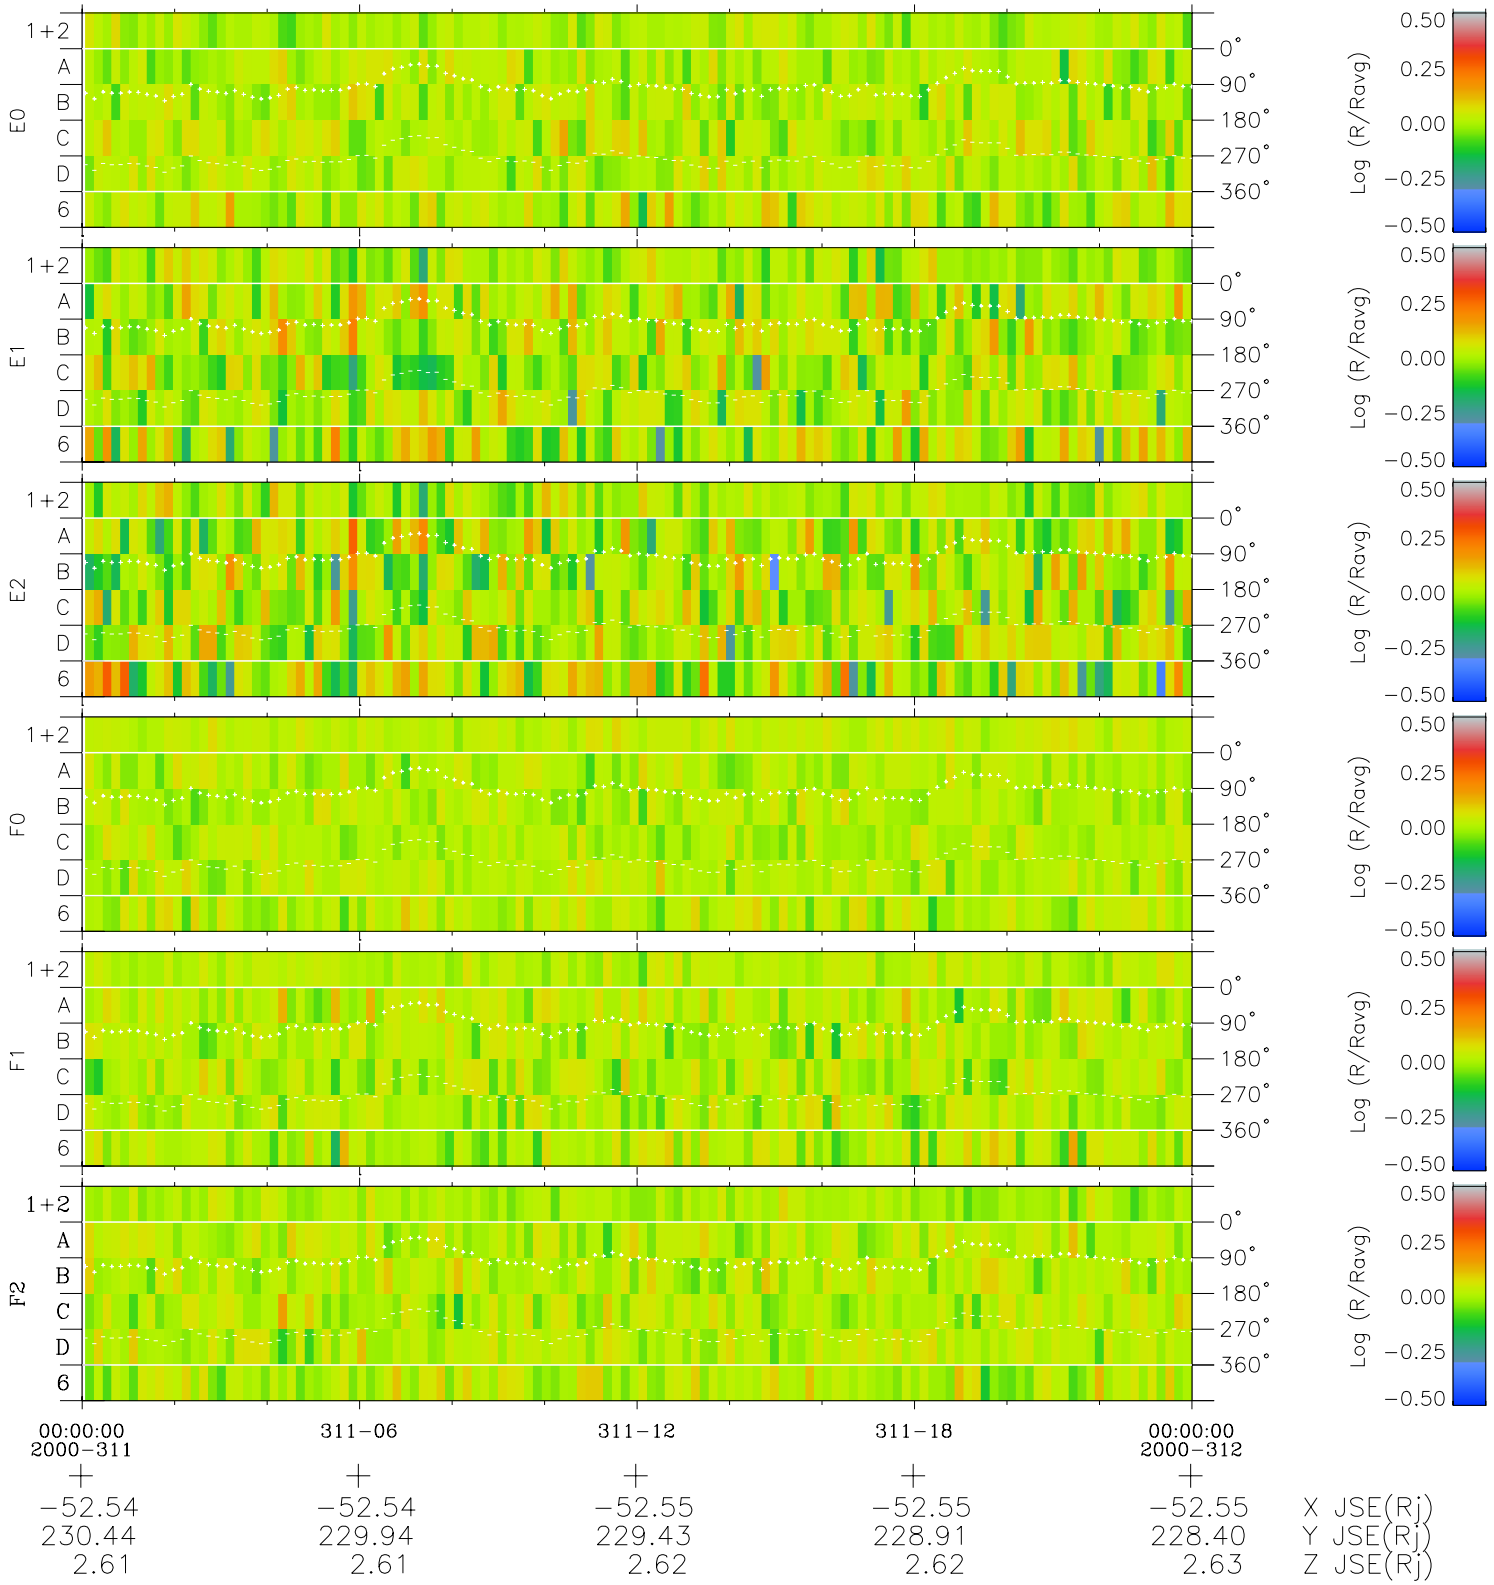

Galileo EPD Real Time Azimuth Anisotropies 00311

Software Version: RTAZIM_MEAN V 1.20
Data Production: 18-05-01
Plot Production: Mon Sep 17 13:52:42 2001
Color File: wondr3
Geofactor File: 1.1

\diamond = Jupiter look direction
 \square = Corotation look direction