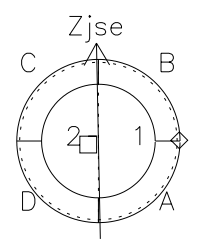

Galileo EPD Real Time Azimuth Anisotropies 00311

Software Version: RTAZIM_MEAN V 1.20
Data Production: 18-05-01
Plot Production: Mon Sep 17 13:52:42 2001
Color File: wondr3
Geofactor File: 1.1

\diamond = Jupiter look direction
 \square = Corotation look direction