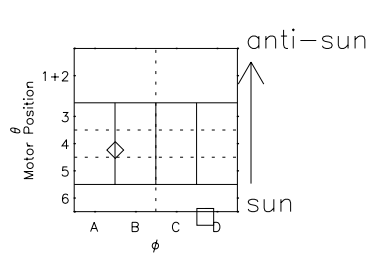

Galileo EPD Real Time Azimuth Anisotropies 00311

Software Version: RTAZIM_MEAN V 1.20
Data Production: 18-05-01
Plot Production: Mon Sep 17 13:52:42 2001
Color File: wondr3
Geofactor File: 1.1

\diamond = Jupiter look direction
 \square = Corotation look direction