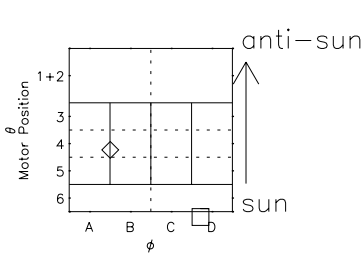

Galileo EPD Real Time R6 Electrons Spectra 00310

Software Version: RTSPEC_R6 V 1.20
 Data Production: 18-05-01
 Plot Production: Mon Sep 17 13:43:51 2001
 Color File: wondr3
 Geofactor File: 1.1

- ◇ = Jupiter look direction
- = Corotation look direction