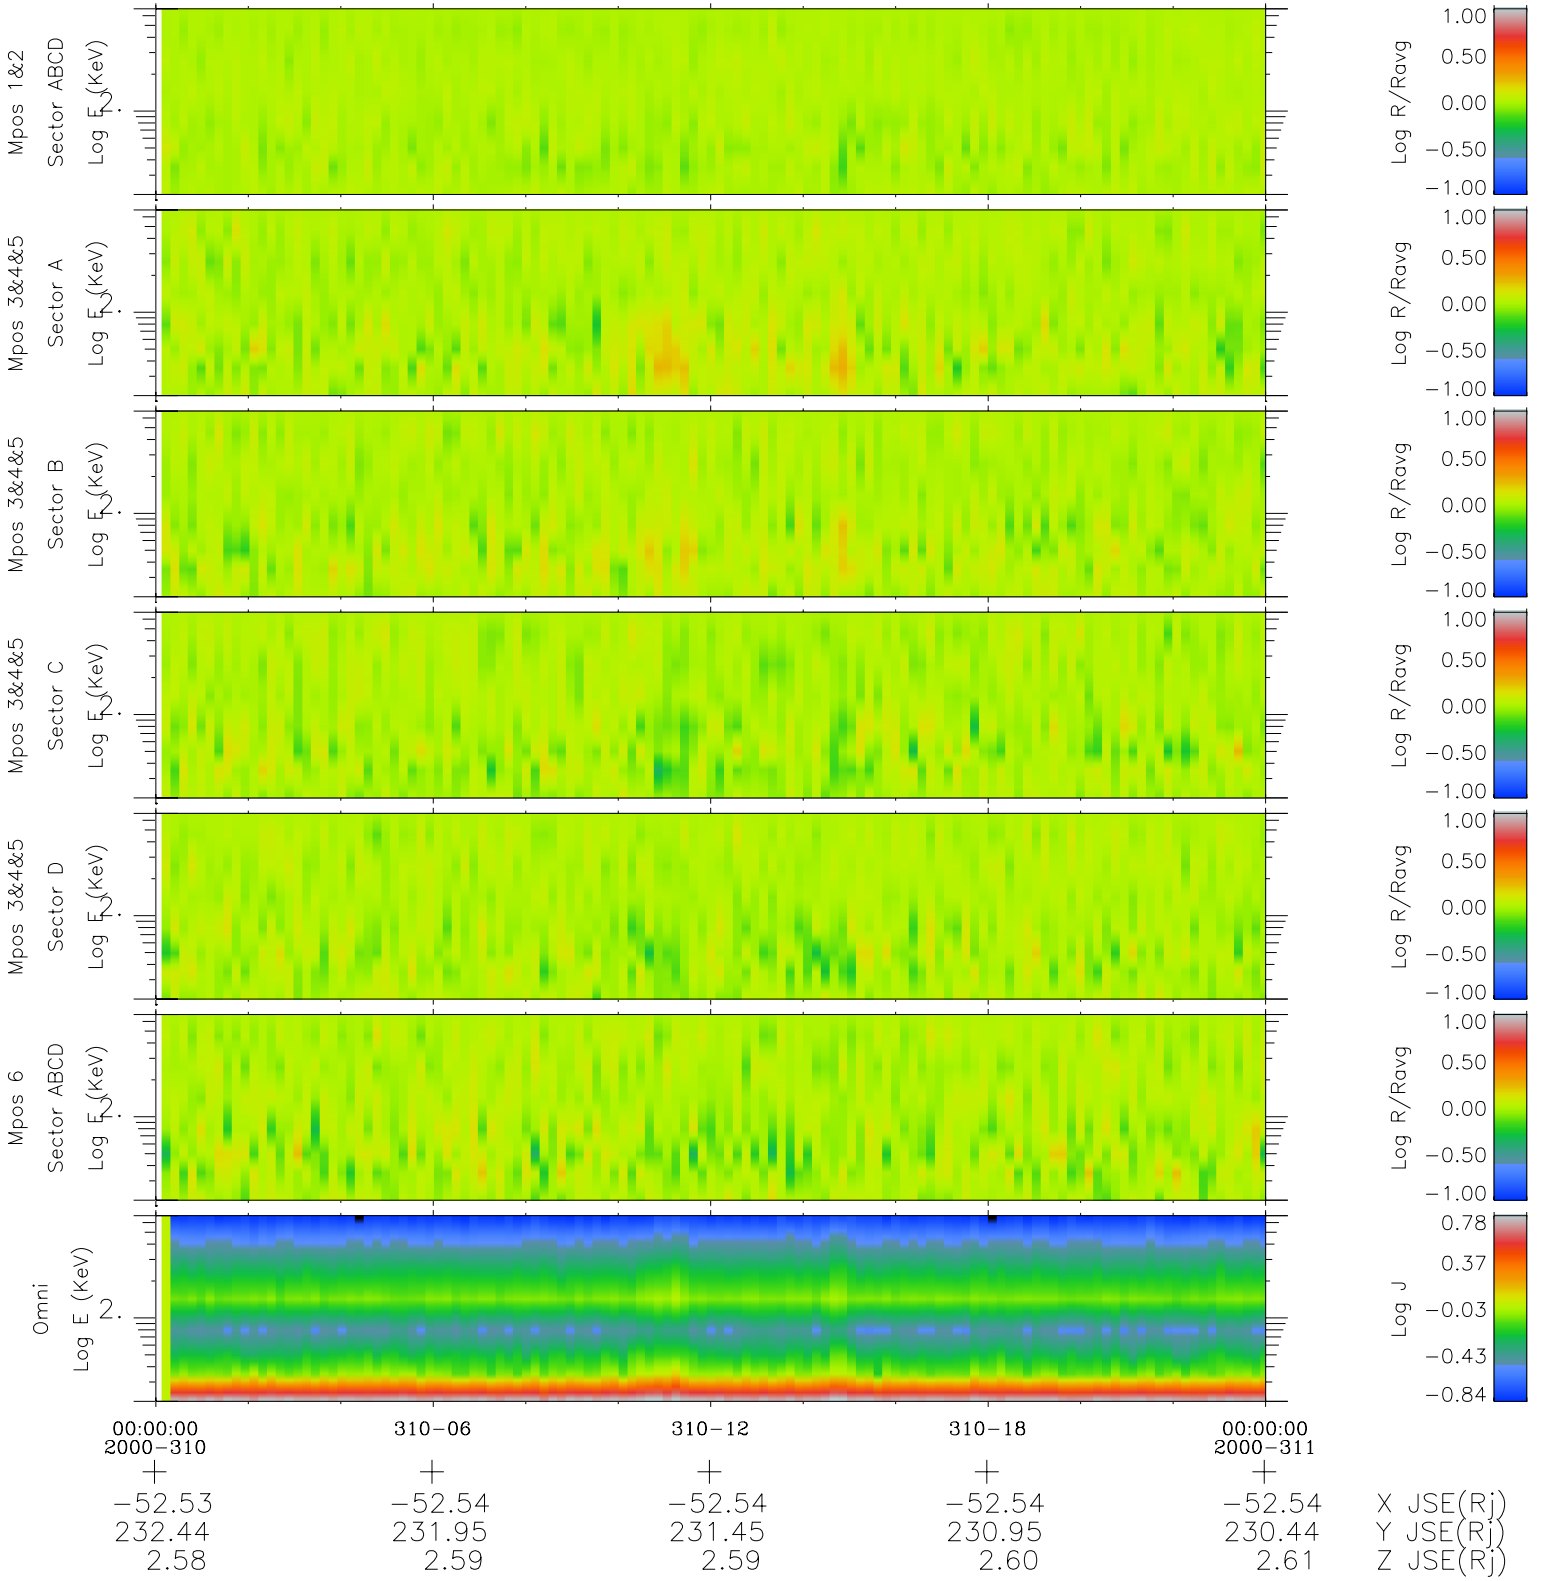

Galileo EPD Real Time R6 Electrons Spectra 00310

Software Version: RTSPEC_R6 V 1.20
 Data Production: 18-05-01
 Plot Production: Mon Sep 17 13:43:51 2001
 Color File: wondr3
 Geofactor File: 1.1

- ◇ = Jupiter look direction
- = Corotation look direction