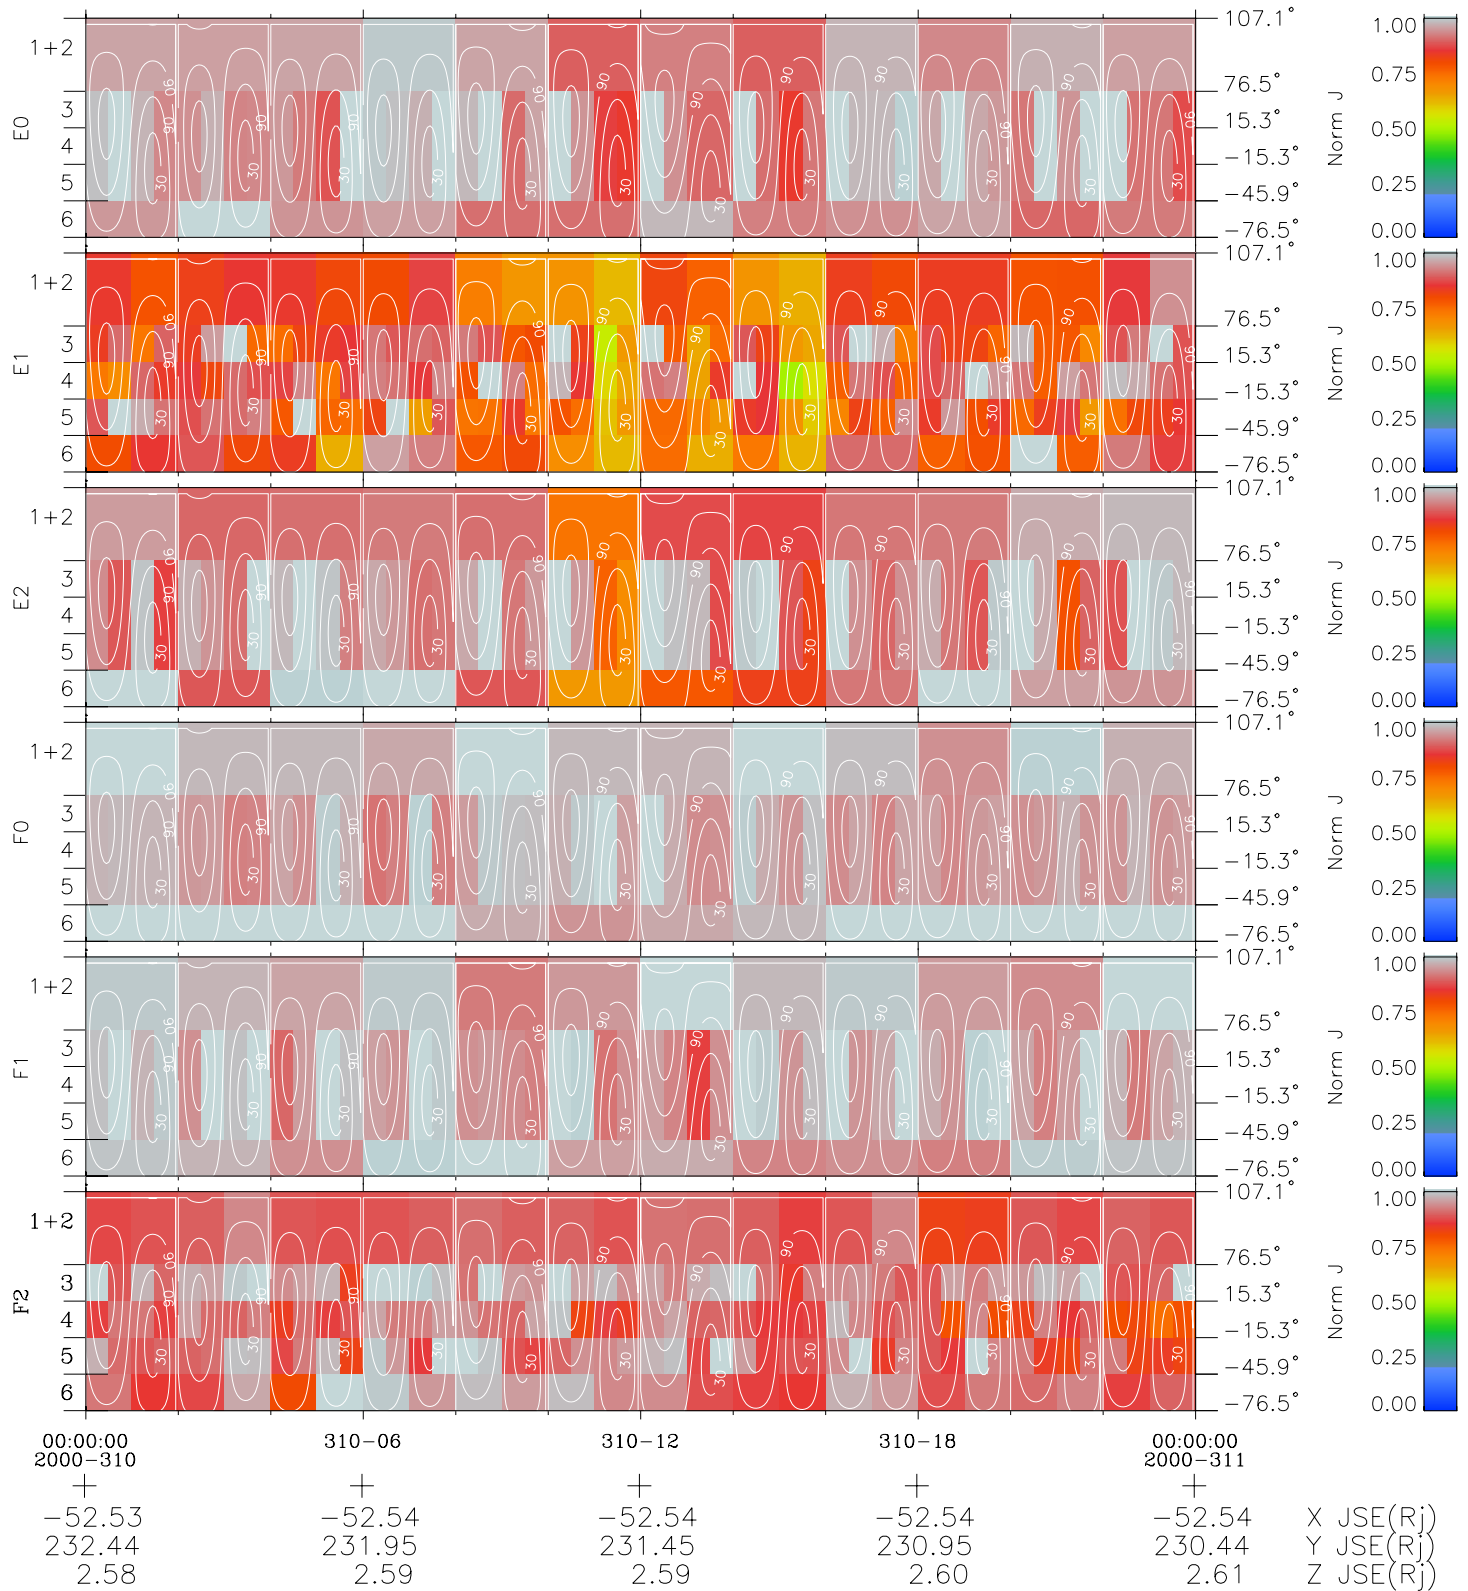

# Galileo EPD Real Time All-Sky Anisotropies 00310

Software Version: RTSKY\_NORM V 1.20  
 Data Production: 18-05-01  
 Plot Production: Mon Sep 17 13:44:37 2001  
 Color File: wondr3  
 Geofactor File: 1.1

- ◇ = Jupiter look direction
- = Corotation look direction