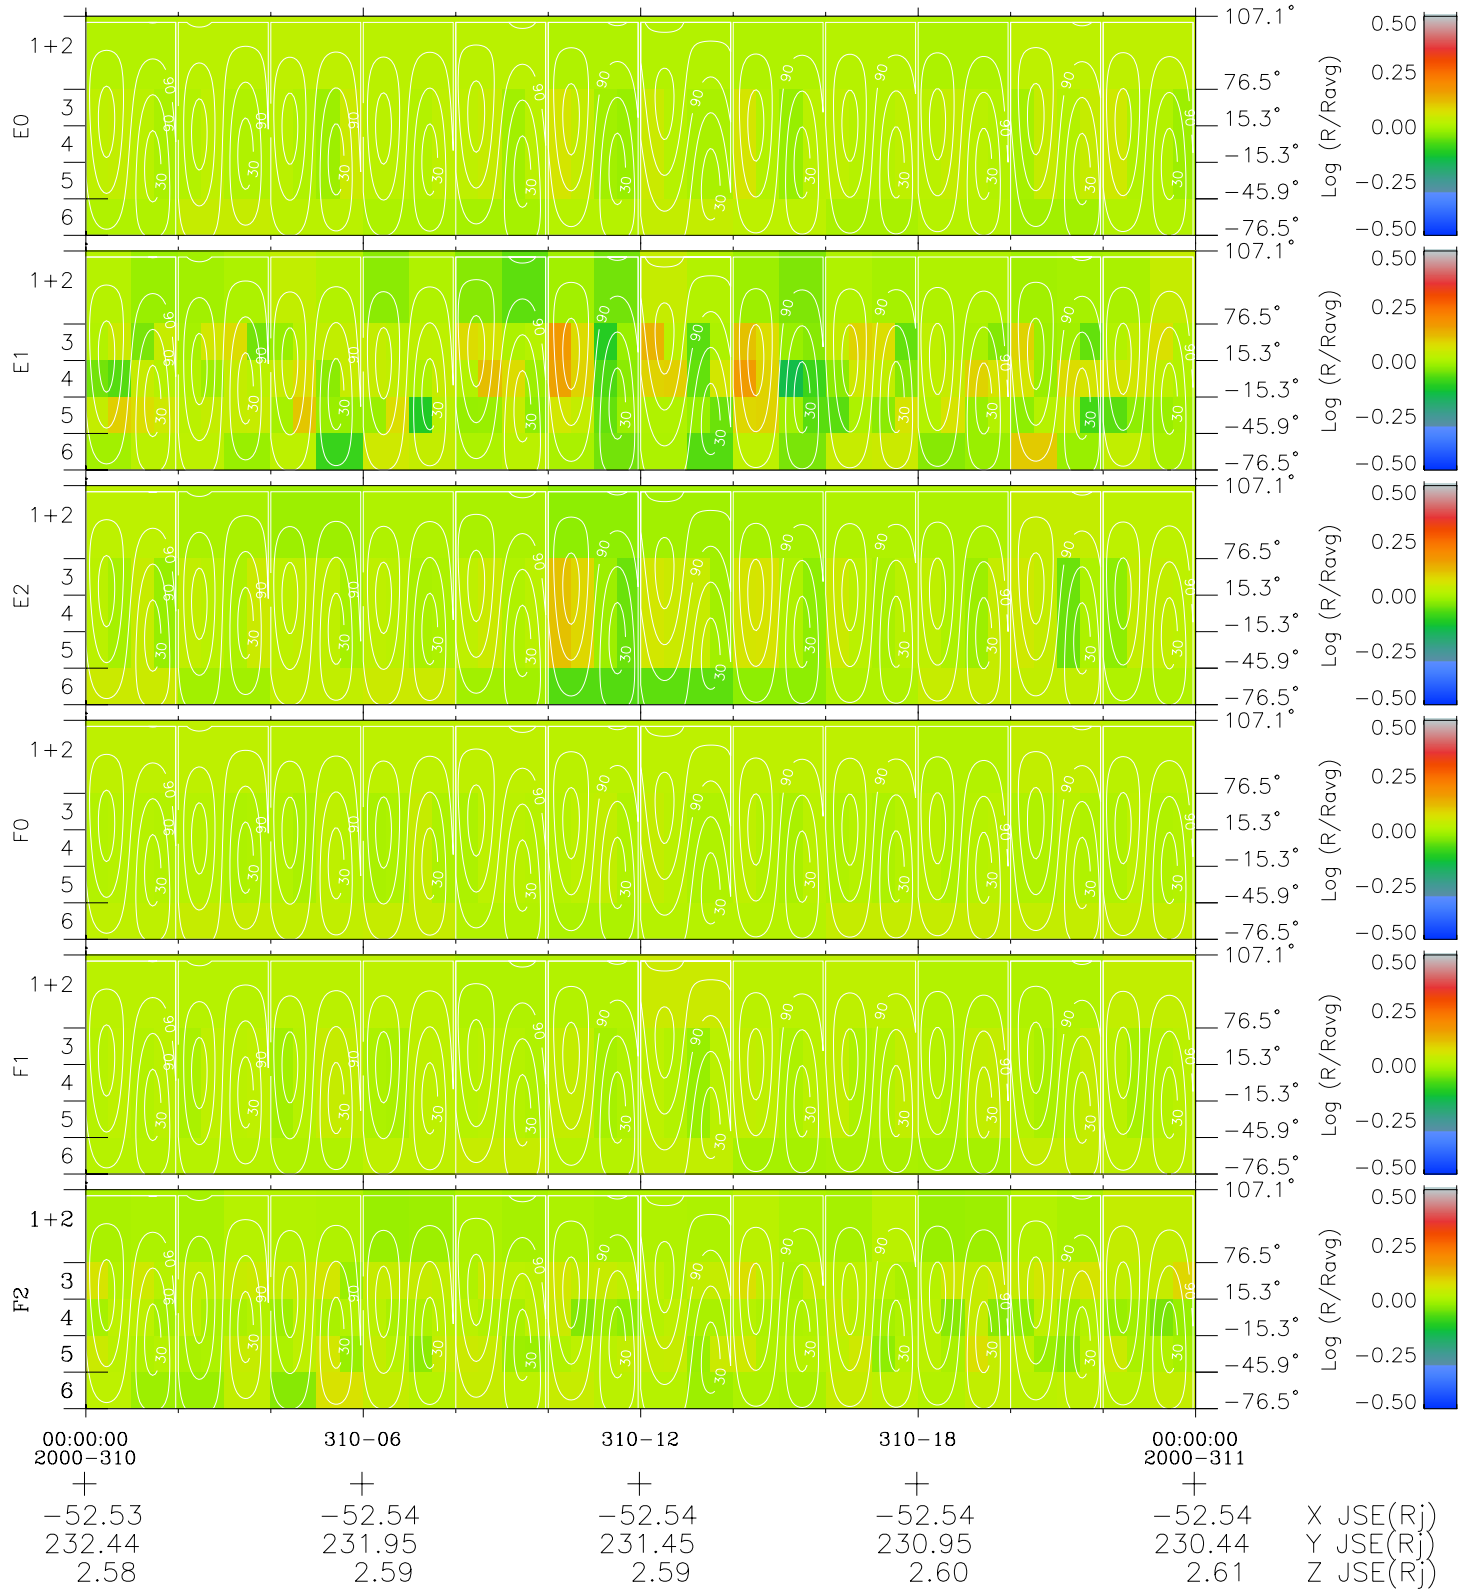

Galileo EPD Real Time All-Sky Anisotropies 00310

Software Version: RTSKY_MEAN V 1.20
 Data Production: 18-05-01
 Plot Production: Mon Sep 17 13:44:10 2001
 Color File: wondr3
 Geofactor File: 1.1

- ◇ = Jupiter look direction
- = Corotation look direction