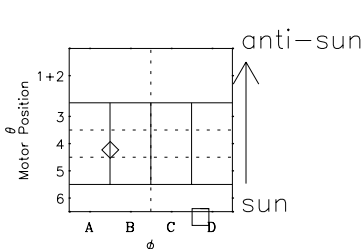

Galileo EPD Real-Time Six-Sector 00310

Software Version: RTLINE_R6 V 1.20
Data Production: 18-05-01
Plot Production: Mon Sep 17 13:45:52 2001

◇ = Jupiter look direction
□ = Corotation look direction