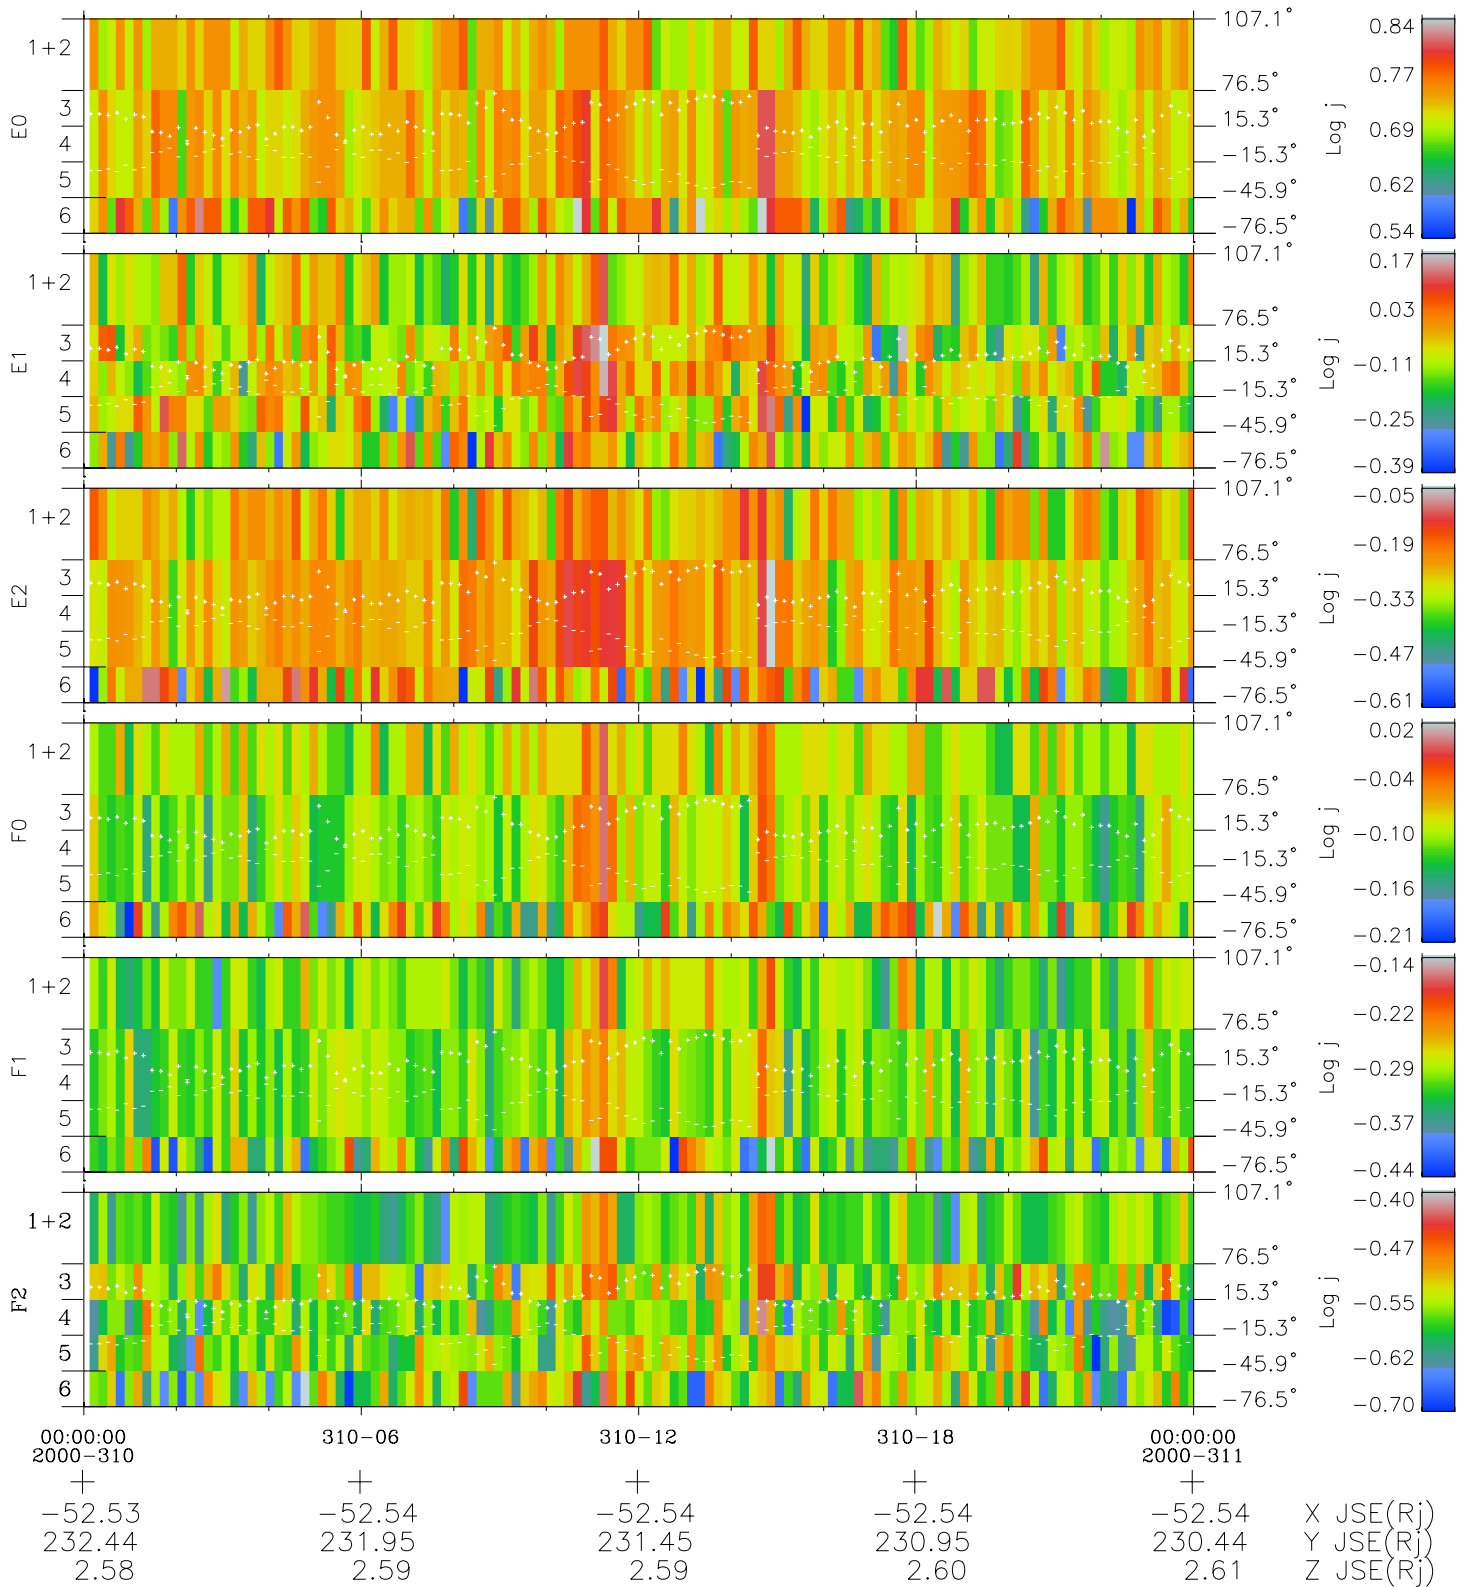

Galileo EPD Real Elevation Anisotropies 00310

Software Version: RTELEV_FLUX V 1.20
Data Production: 18-05-01
Plot Production: Mon Sep 17 13:44:58 2001
Color File: wondr3
Geofactor File: 1.1

◇ = Jupiter look direction
□ = Corotation look direction