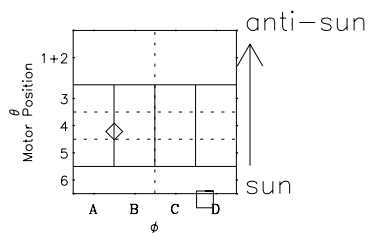

Galileo EPD Real-Time Omni 00308

Software Version: RTLINE_OMNI V 1.20
Data Production: 18-05-01
Plot Production: Mon Sep 17 13:30:46 2001

◇ = Jupiter look direction
□ = Corotation look direction