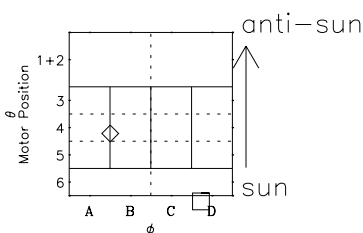

Galileo EPD Real-Time Six-Sector 00308

Software Version: RTLINE_R6 V 1.20
Data Production: 18-05-01
Plot Production: Mon Sep 17 13:30:52 2001

◇ = Jupiter look direction
 □ = Corotation look direction