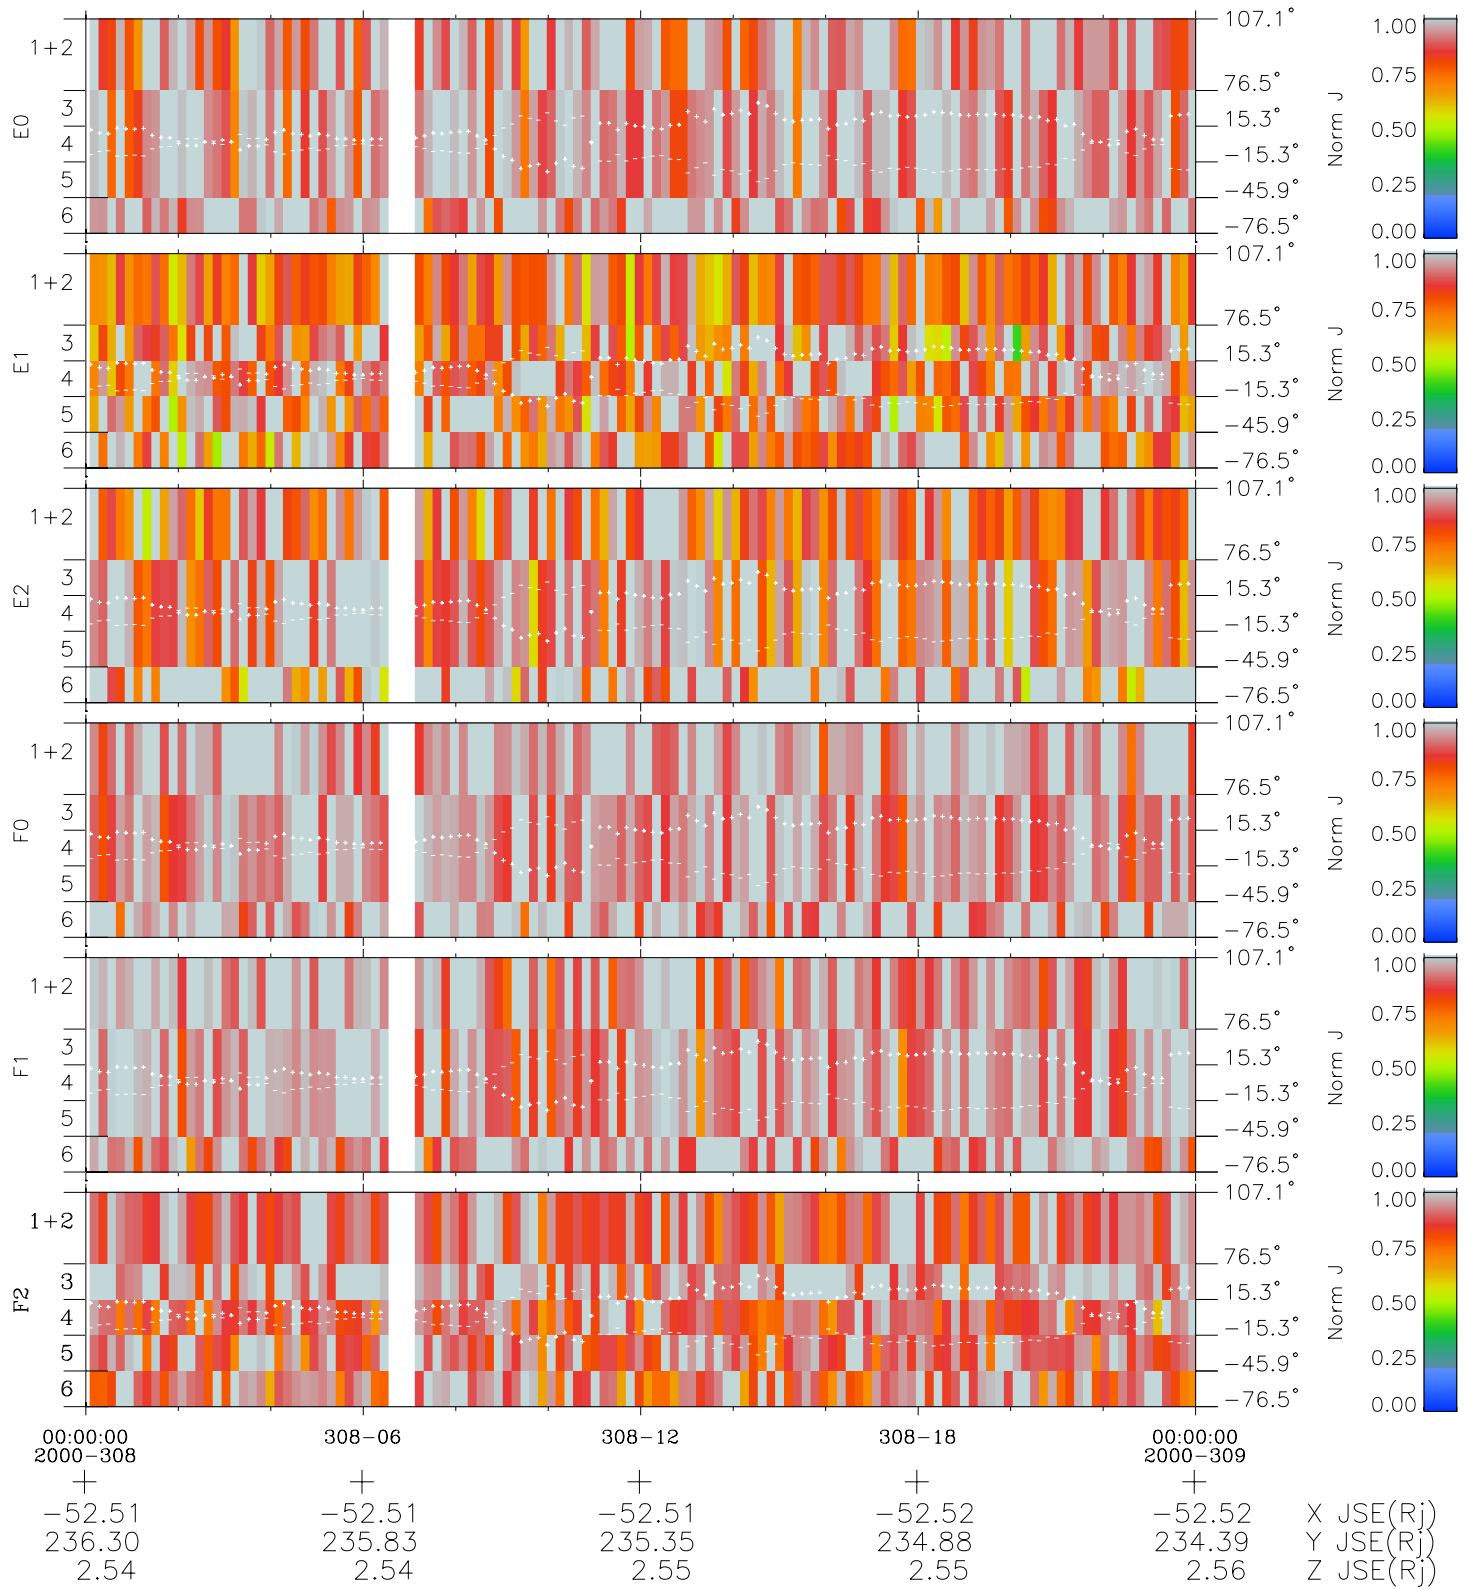

Galileo EPD Real Elevation Anisotropies 00308

Software Version: RTELEV_NORM V 1.20
Data Production: 18-05-01
Plot Production: Mon Sep 17 13:30:10 2001
Color File: wondr3
Geofactor File: 1.1

- ◇ = Jupiter look direction
- = Corotation look direction