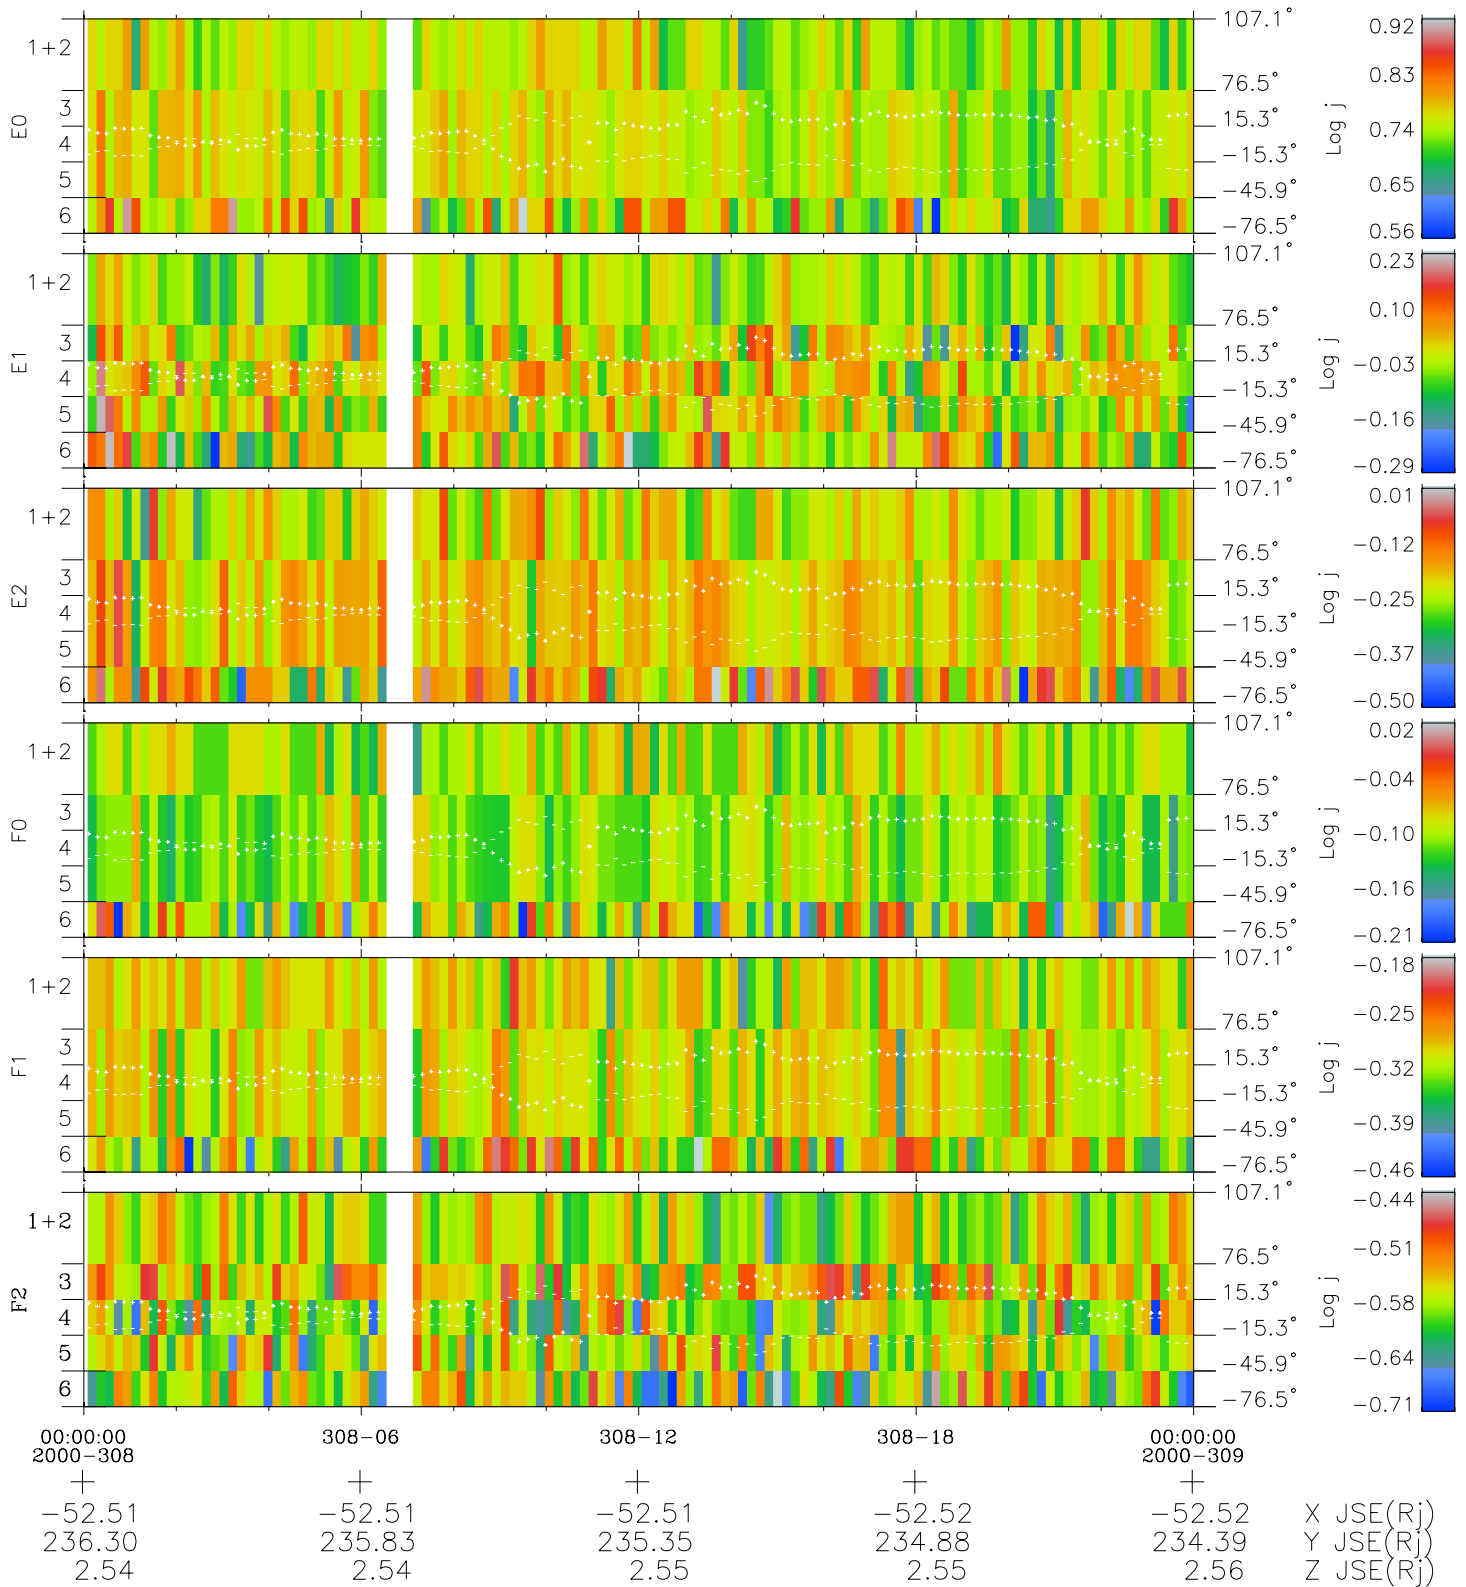

Galileo EPD Real Elevation Anisotropies 00308

Software Version: RTELEV_FLUX V 1.20
 Data Production: 18-05-01
 Plot Production: Mon Sep 17 13:30:00 2001
 Color File: wondr3
 Geofactor File: 1.1

- ◇ = Jupiter look direction
- = Corotation look direction