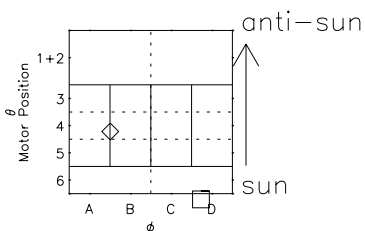

Galileo EPD Real Elevation Anisotropies 00308

Software Version: RTELEV_FLUX V 1.20
 Data Production: 18-05-01
 Plot Production: Mon Sep 17 13:30:00 2001
 Color File: wondr3
 Geofactor File: 1.1

- ◇ = Jupiter look direction
- = Corotation look direction