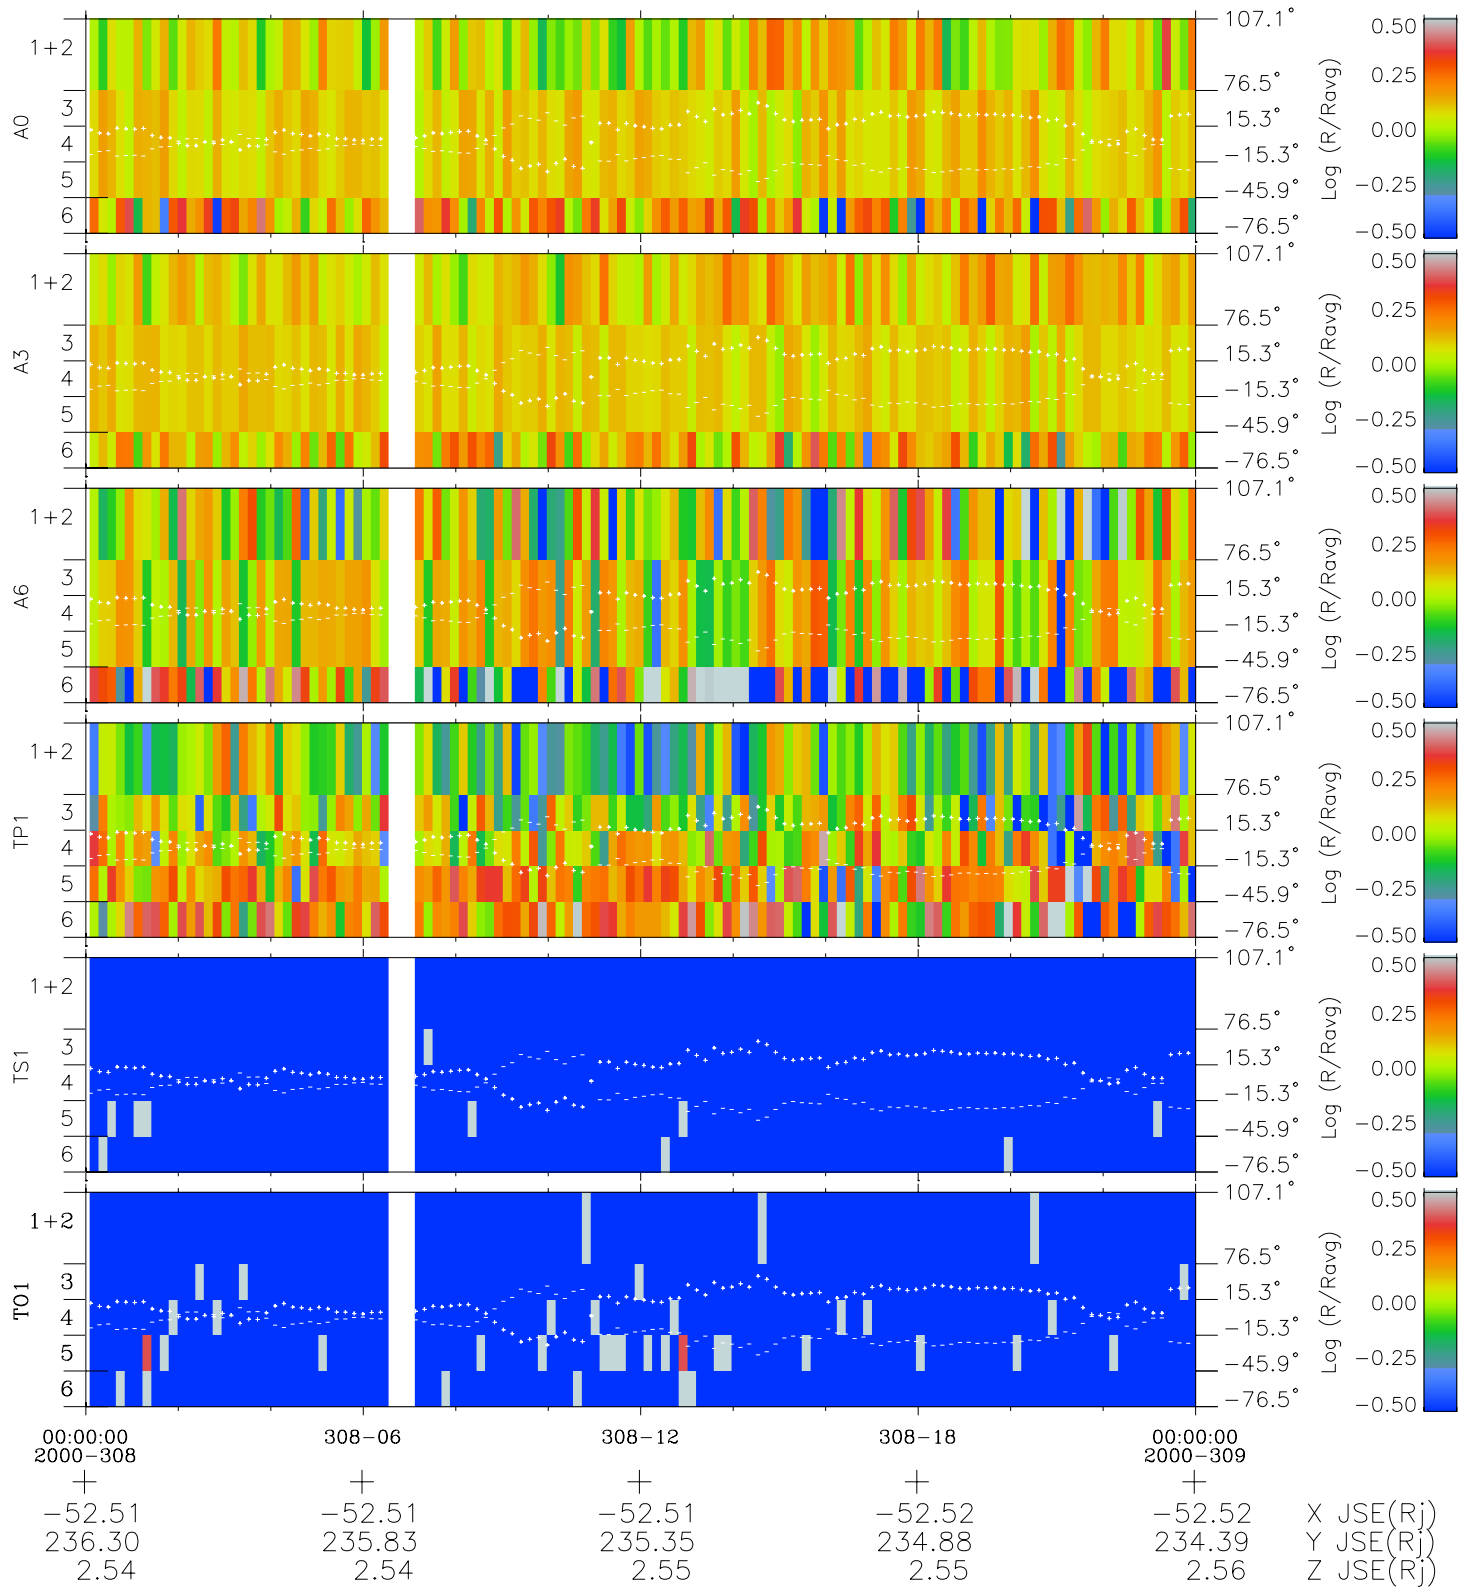

Galileo EPD Real Elevation Anisotropies 00308

Software Version: RTELEV_MEAN V 1.20
 Data Production: 18-05-01
 Plot Production: Mon Sep 17 13:29:45 2001
 Color File: wondr3
 Geofactor File: 1.1

- ◇ = Jupiter look direction
- = Corotation look direction