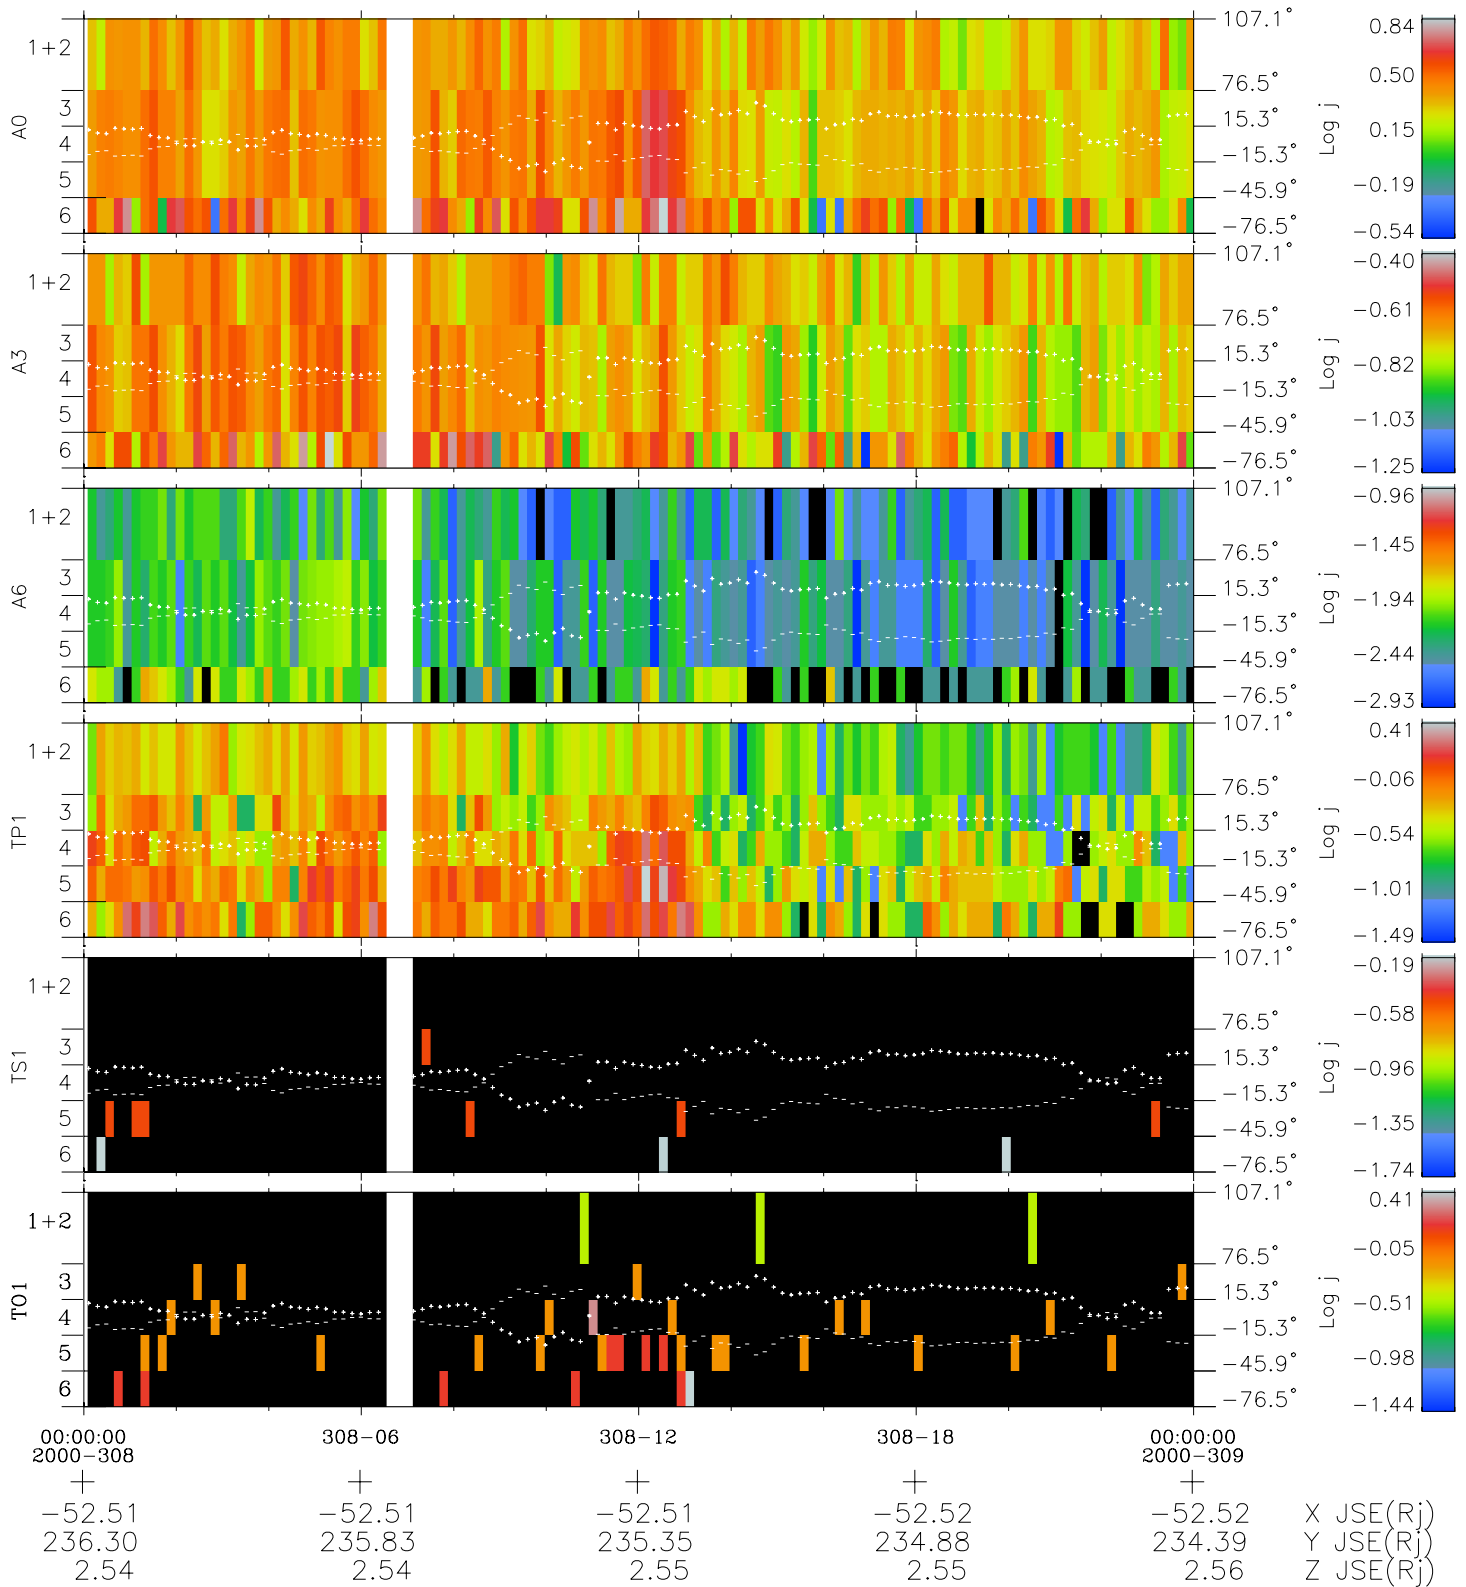

# Galileo EPD Real Elevation Anisotropies 00308

Software Version: RTELEV\_FLUX V 1.20  
 Data Production: 18-05-01  
 Plot Production: Mon Sep 17 13:29:55 2001  
 Color File: wondr3  
 Geofactor File: 1.1

- ◇ = Jupiter look direction
- = Corotation look direction