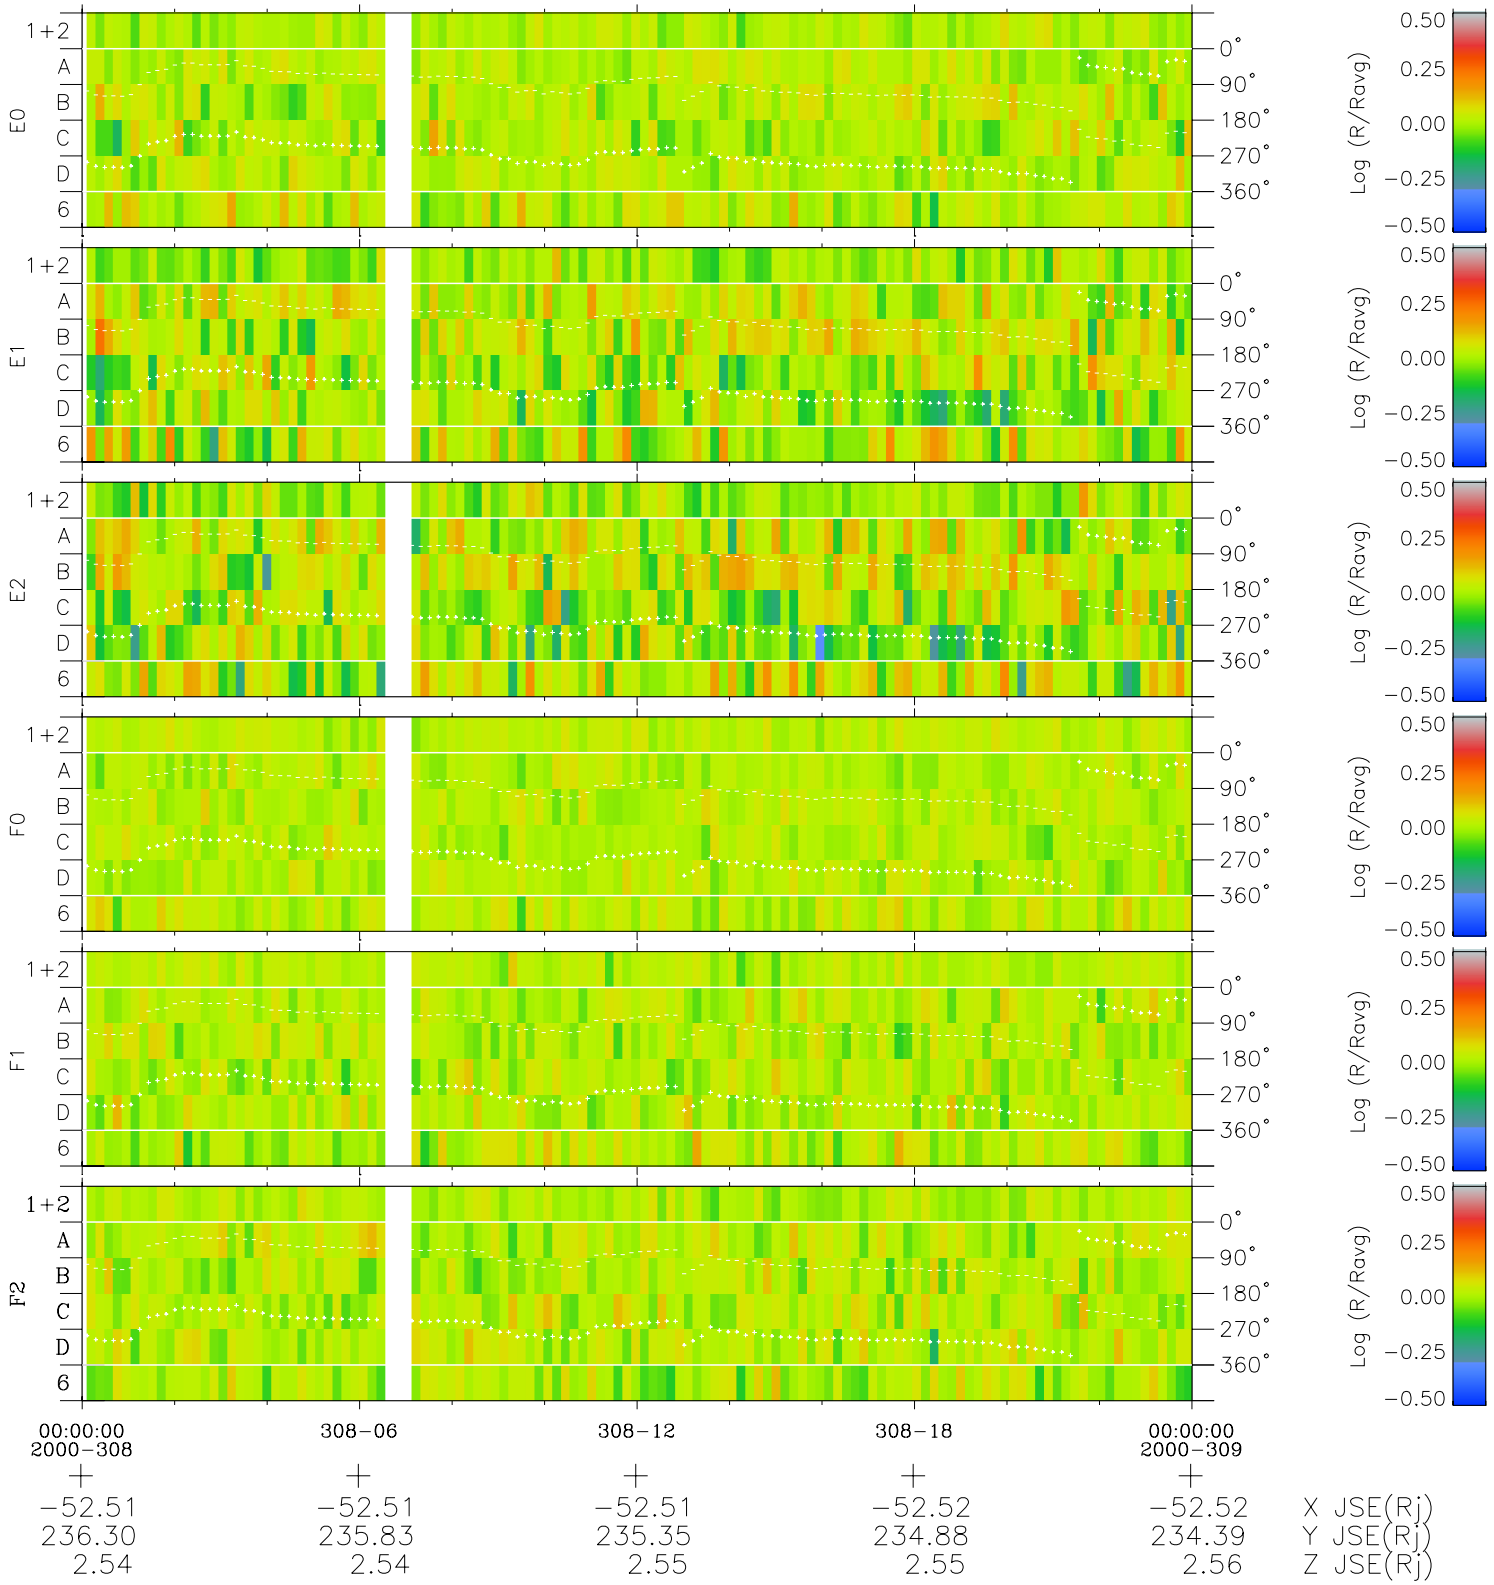

# Galileo EPD Real Time Azimuth Anisotropies 00308

Software Version: RTAZIM\_MEAN V 1.20  
 Data Production: 18-05-01  
 Plot Production: Mon Sep 17 13:30:21 2001  
 Color File: wondr3  
 Geofactor File: 1.1

◇ = Jupiter look direction  
 □ = Corotation look direction