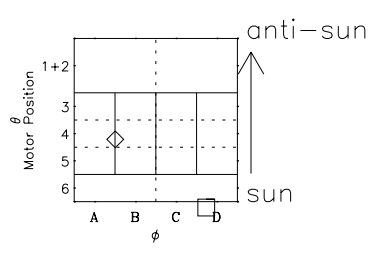

Galileo EPD Real Time Omni Spectrum 00307

Software Version: RTSPEC_OMNI V 1.20
 Data Production: 18-05-01
 Plot Production: Mon Sep 17 13:21:34 2001
 Color File: wondr3
 Geofactor File: 1.1

- ◇ = Jupiter look direction
- = Corotation look direction