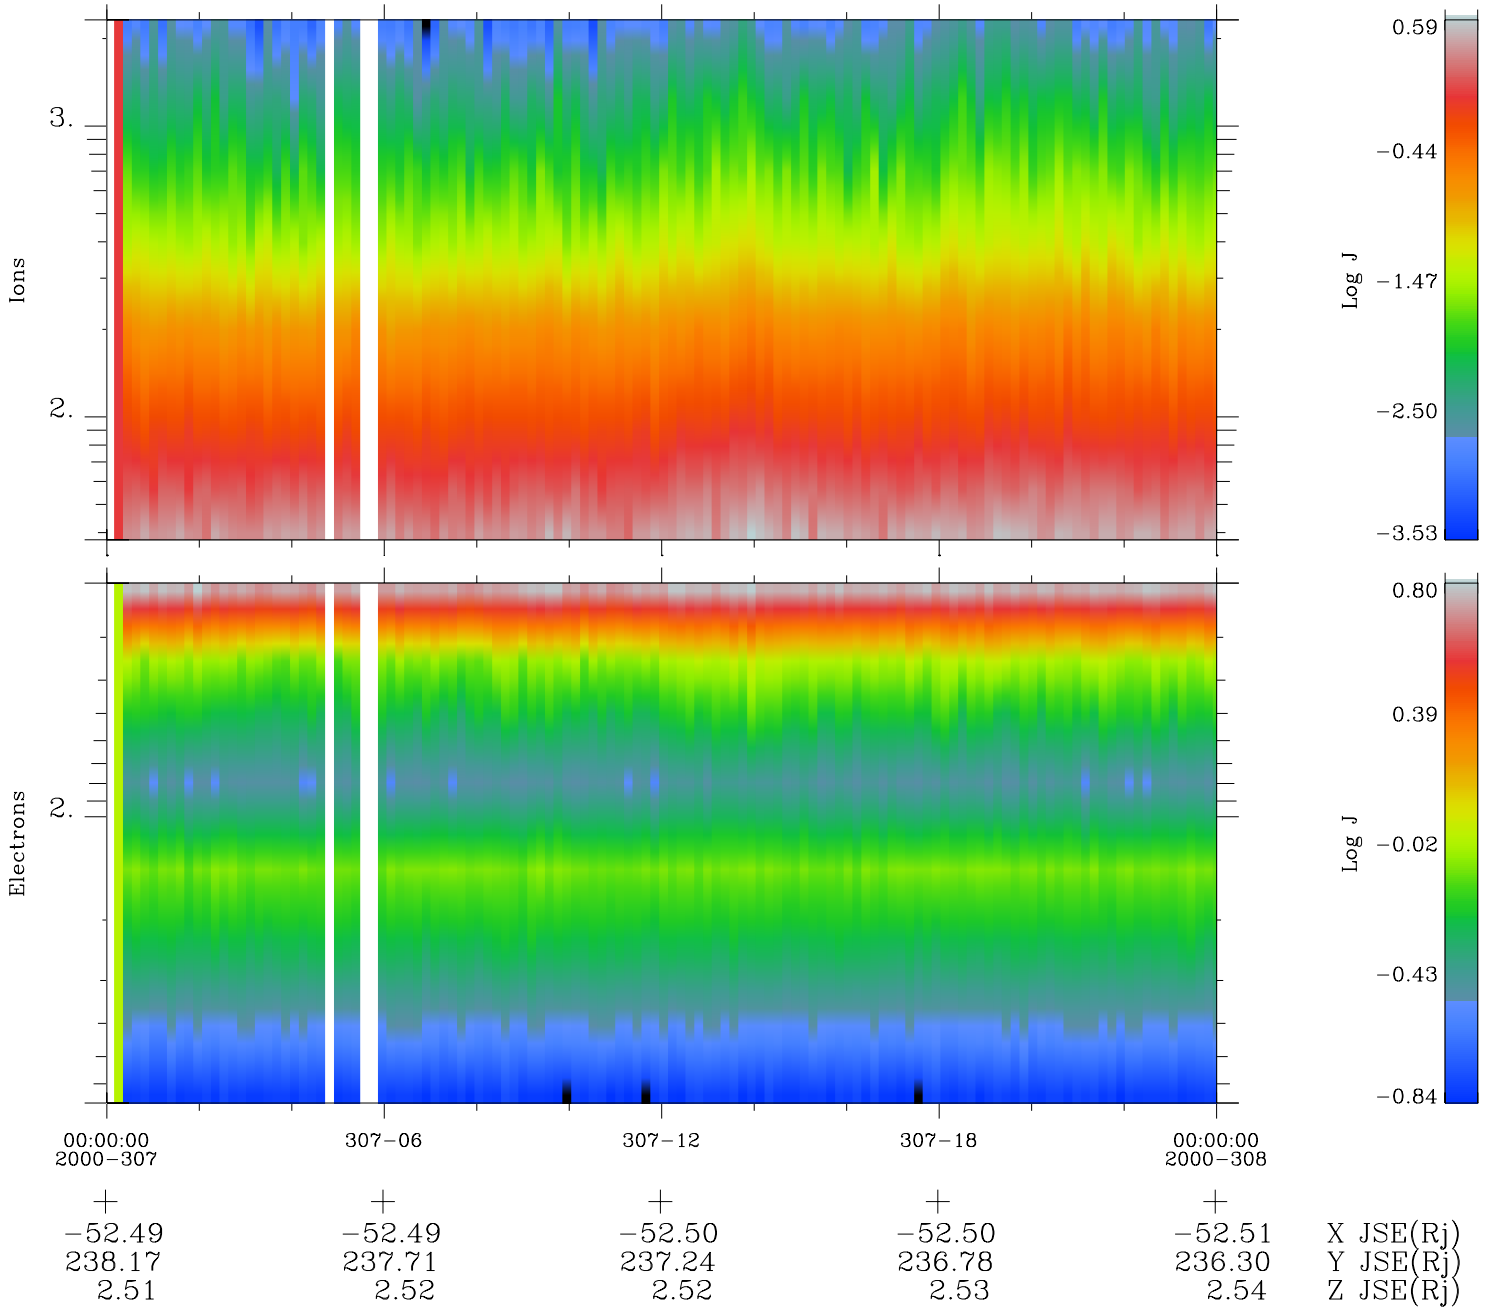

Galileo EPD Real Time Omni Spectrum 00307

Software Version: RTSPEC_OMNI V 1.20
 Data Production: 18-05-01
 Plot Production: Mon Sep 17 13:21:34 2001
 Color File: wondr3
 Geofactor File: 1.1

- ◇ = Jupiter look direction
- = Corotation look direction