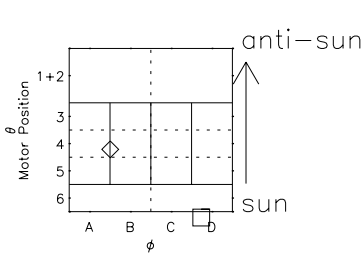

Galileo EPD Real Time All-Sky Anisotropies 00307

Software Version: RTSKY_NORM V 1.20
Data Production: 18-05-01
Plot Production: Mon Sep 17 13:22:08 2001
Color File: wondr3
Geofactor File: 1.1

◇ = Jupiter look direction
□ = Corotation look direction