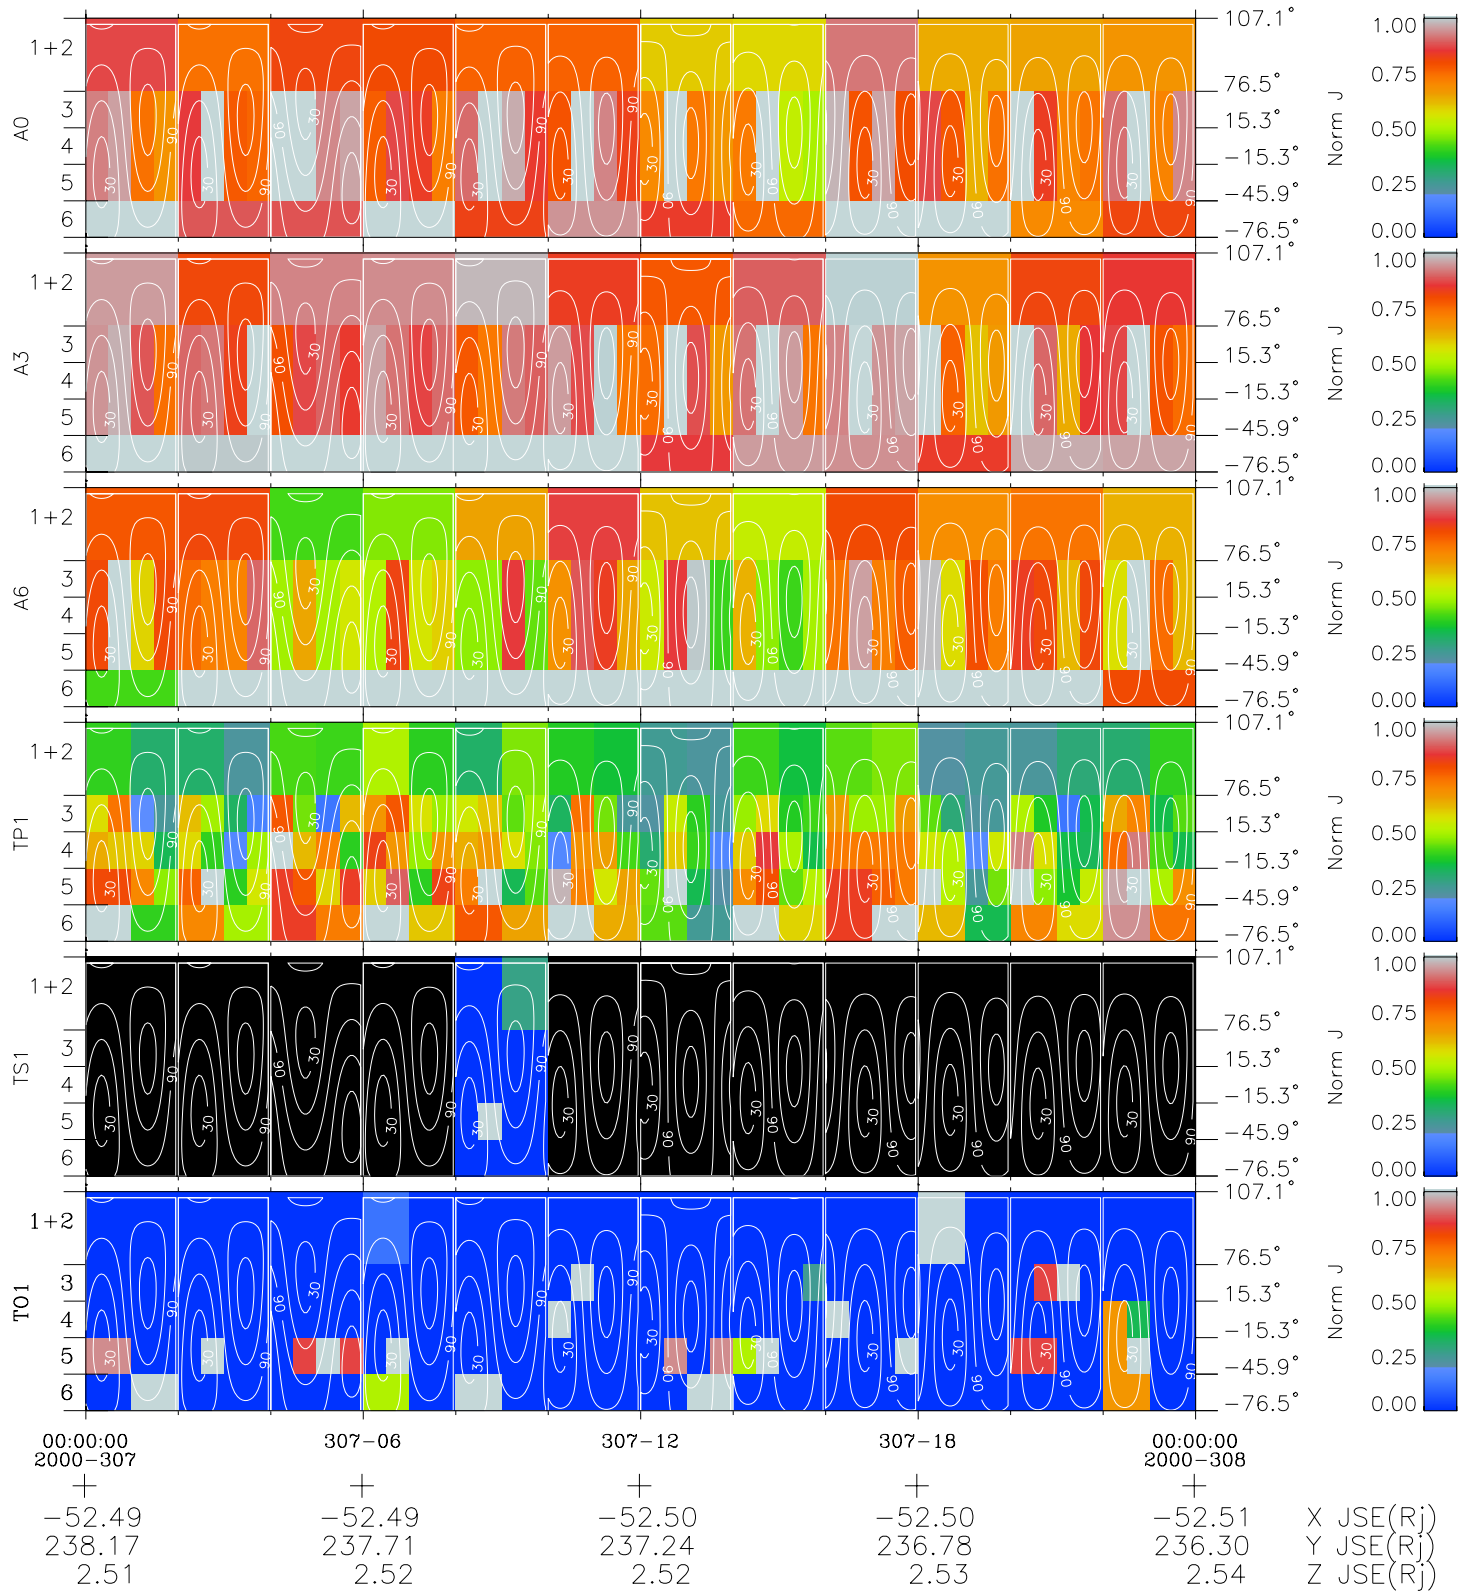

Galileo EPD Real Time All-Sky Anisotropies 00307

Software Version: RTSKY_NORM V 1.20
Data Production: 18-05-01
Plot Production: Mon Sep 17 13:22:08 2001
Color File: wondr3
Geofactor File: 1.1

◇ = Jupiter look direction
□ = Corotation look direction