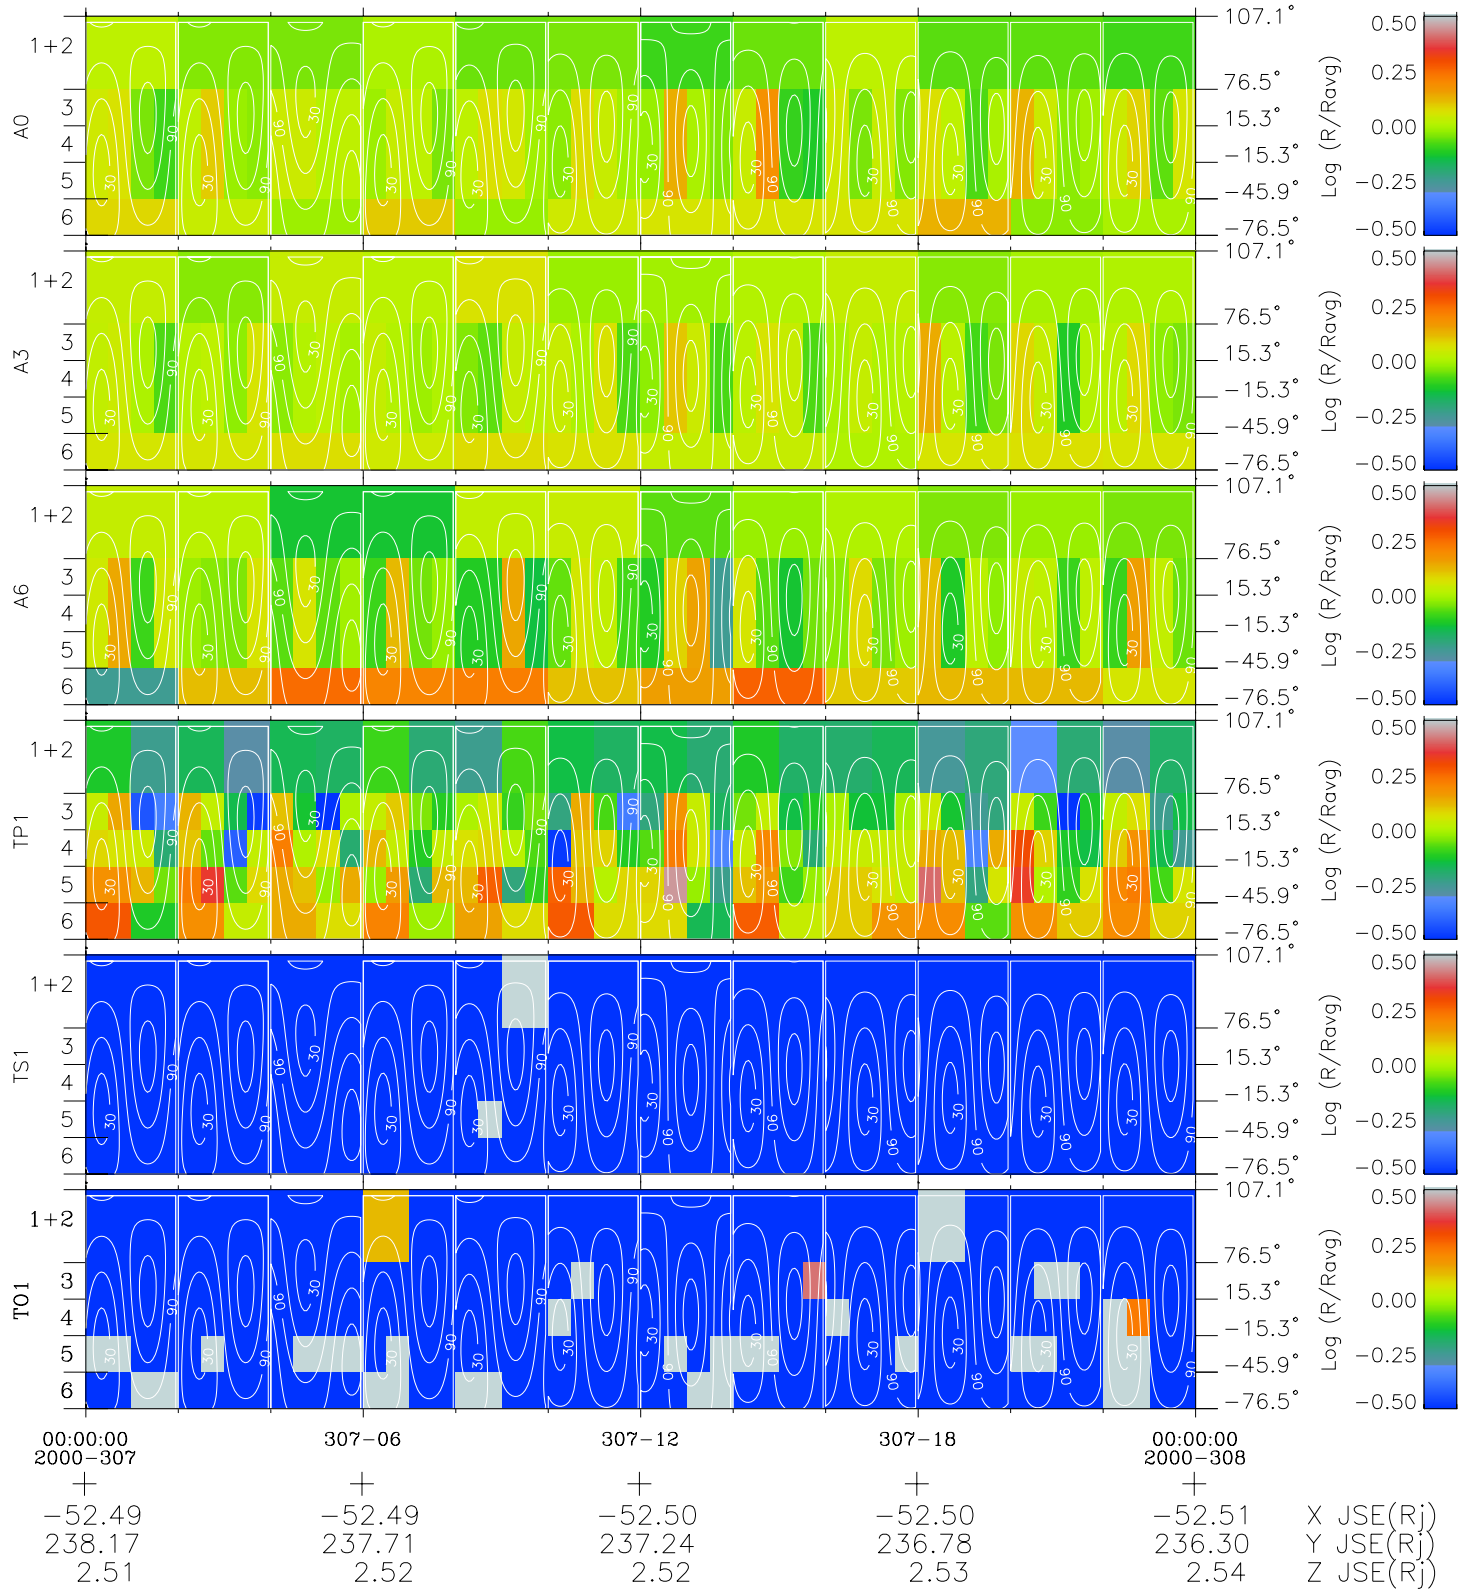

Galileo EPD Real Time All-Sky Anisotropies 00307

Software Version: RTSKY_MEAN V 1.20
 Data Production: 18-05-01
 Plot Production: Mon Sep 17 13:21:41 2001
 Color File: wondr3
 Geofactor File: 1.1

- ◇ = Jupiter look direction
- = Corotation look direction