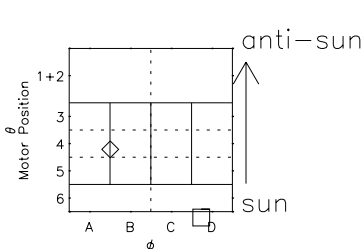

Galileo EPD Real Time All-Sky Anisotropies 00307

Software Version: RTSKY_MEAN V 1.20
 Data Production: 18-05-01
 Plot Production: Mon Sep 17 13:21:41 2001
 Color File: wondr3
 Geofactor File: 1.1

- ◇ = Jupiter look direction
- = Corotation look direction