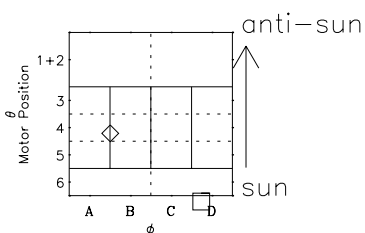

Galileo EPD Real-Time Six-Sector 00307

Software Version: RTLINE_R6 V 1.20
Data Production: 18-05-01
Plot Production: Mon Sep 17 13:23:26 2001

◇ = Jupiter look direction
□ = Corotation look direction