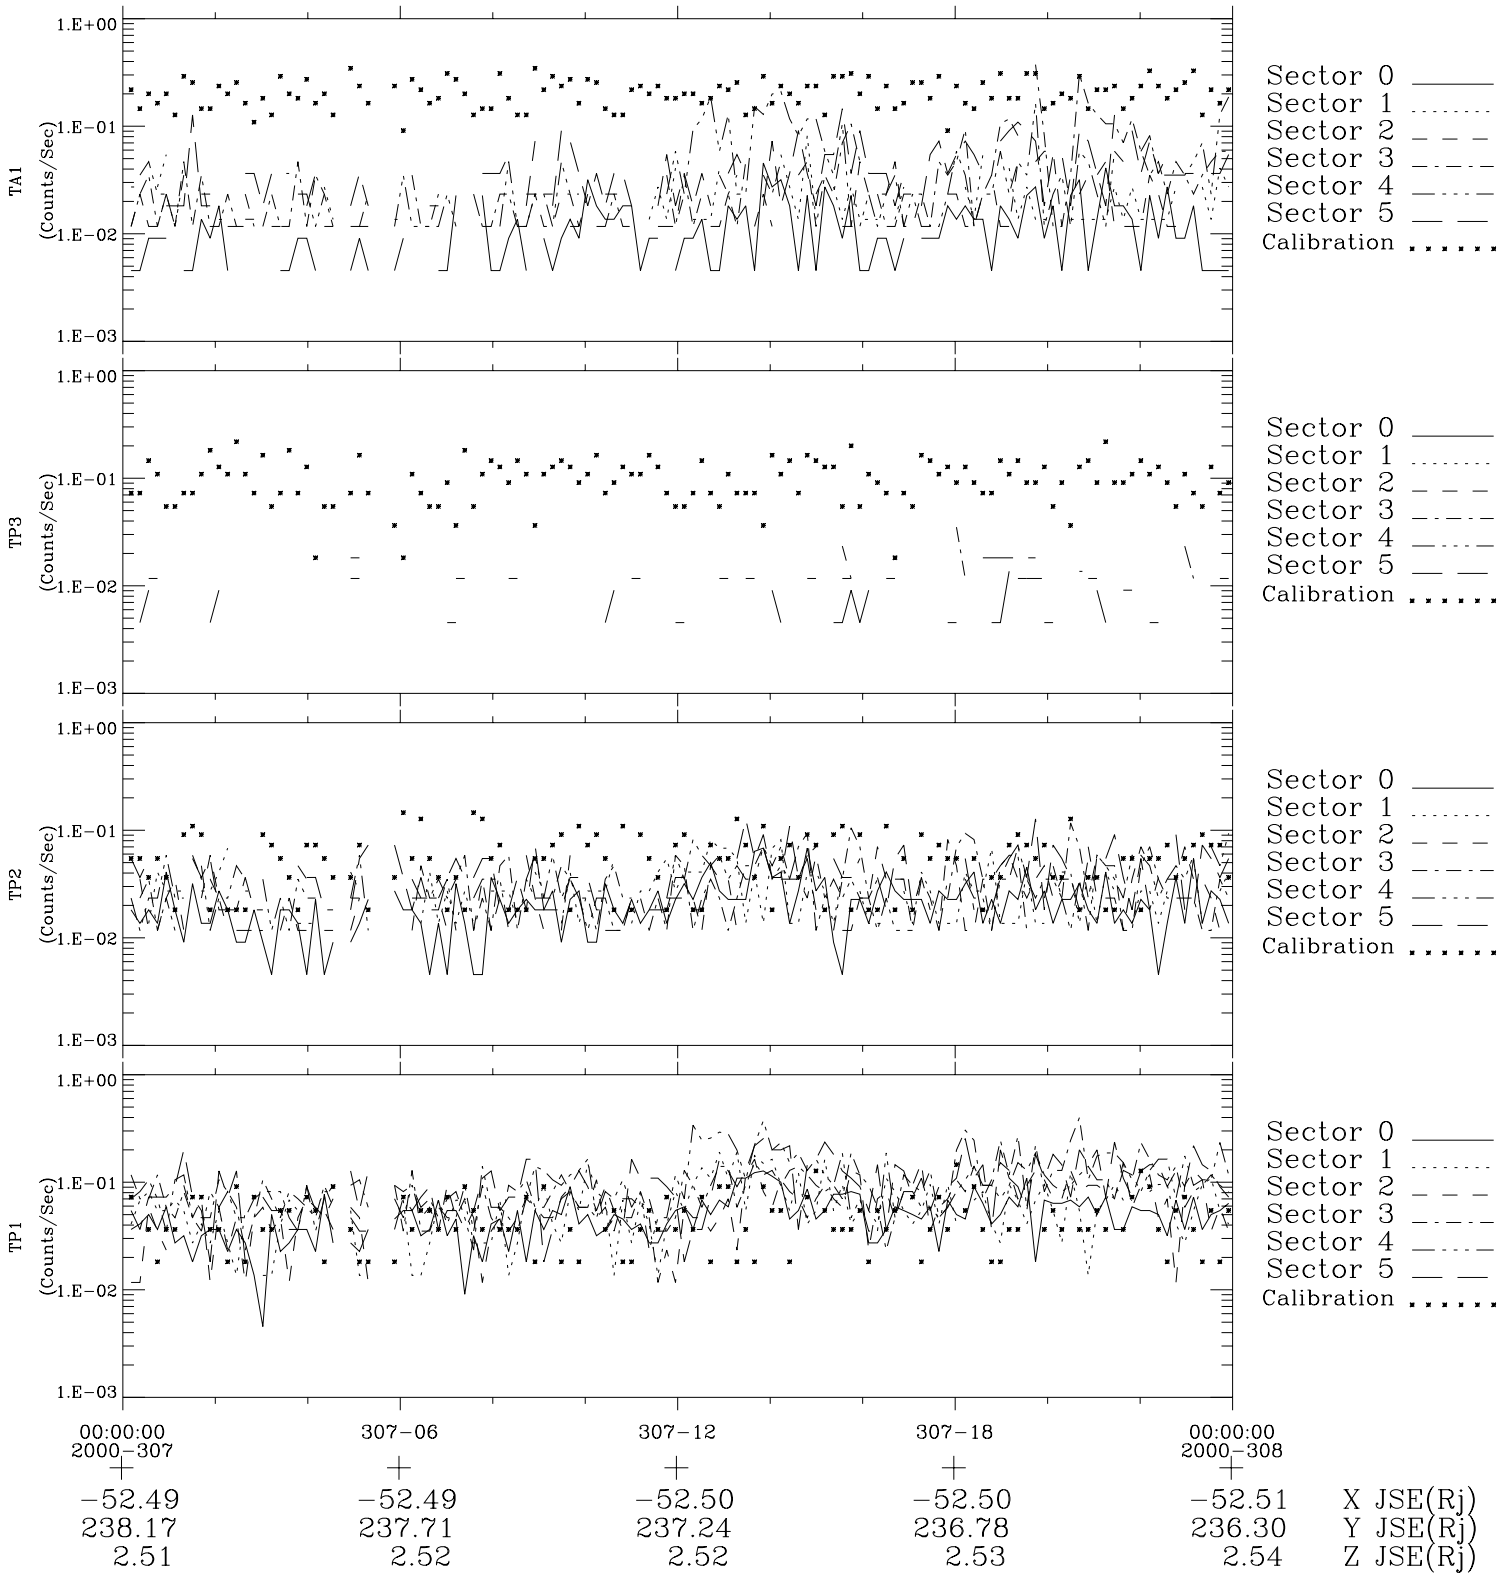

Galileo EPD Real-Time Six-Sector 00307

Software Version: RTLINE_R6 V 1.20
Data Production: 18-05-01
Plot Production: Mon Sep 17 13:23:26 2001

◇ = Jupiter look direction
□ = Corotation look direction