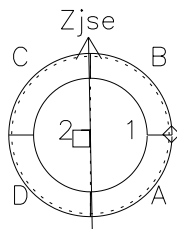

Galileo EPD Real-Time Six-Sector 00307

Software Version: RTLINE_R6 V 1.20
Data Production: 18-05-01
Plot Production: Mon Sep 17 13:23:26 2001

◇ = Jupiter look direction
□ = Corotation look direction