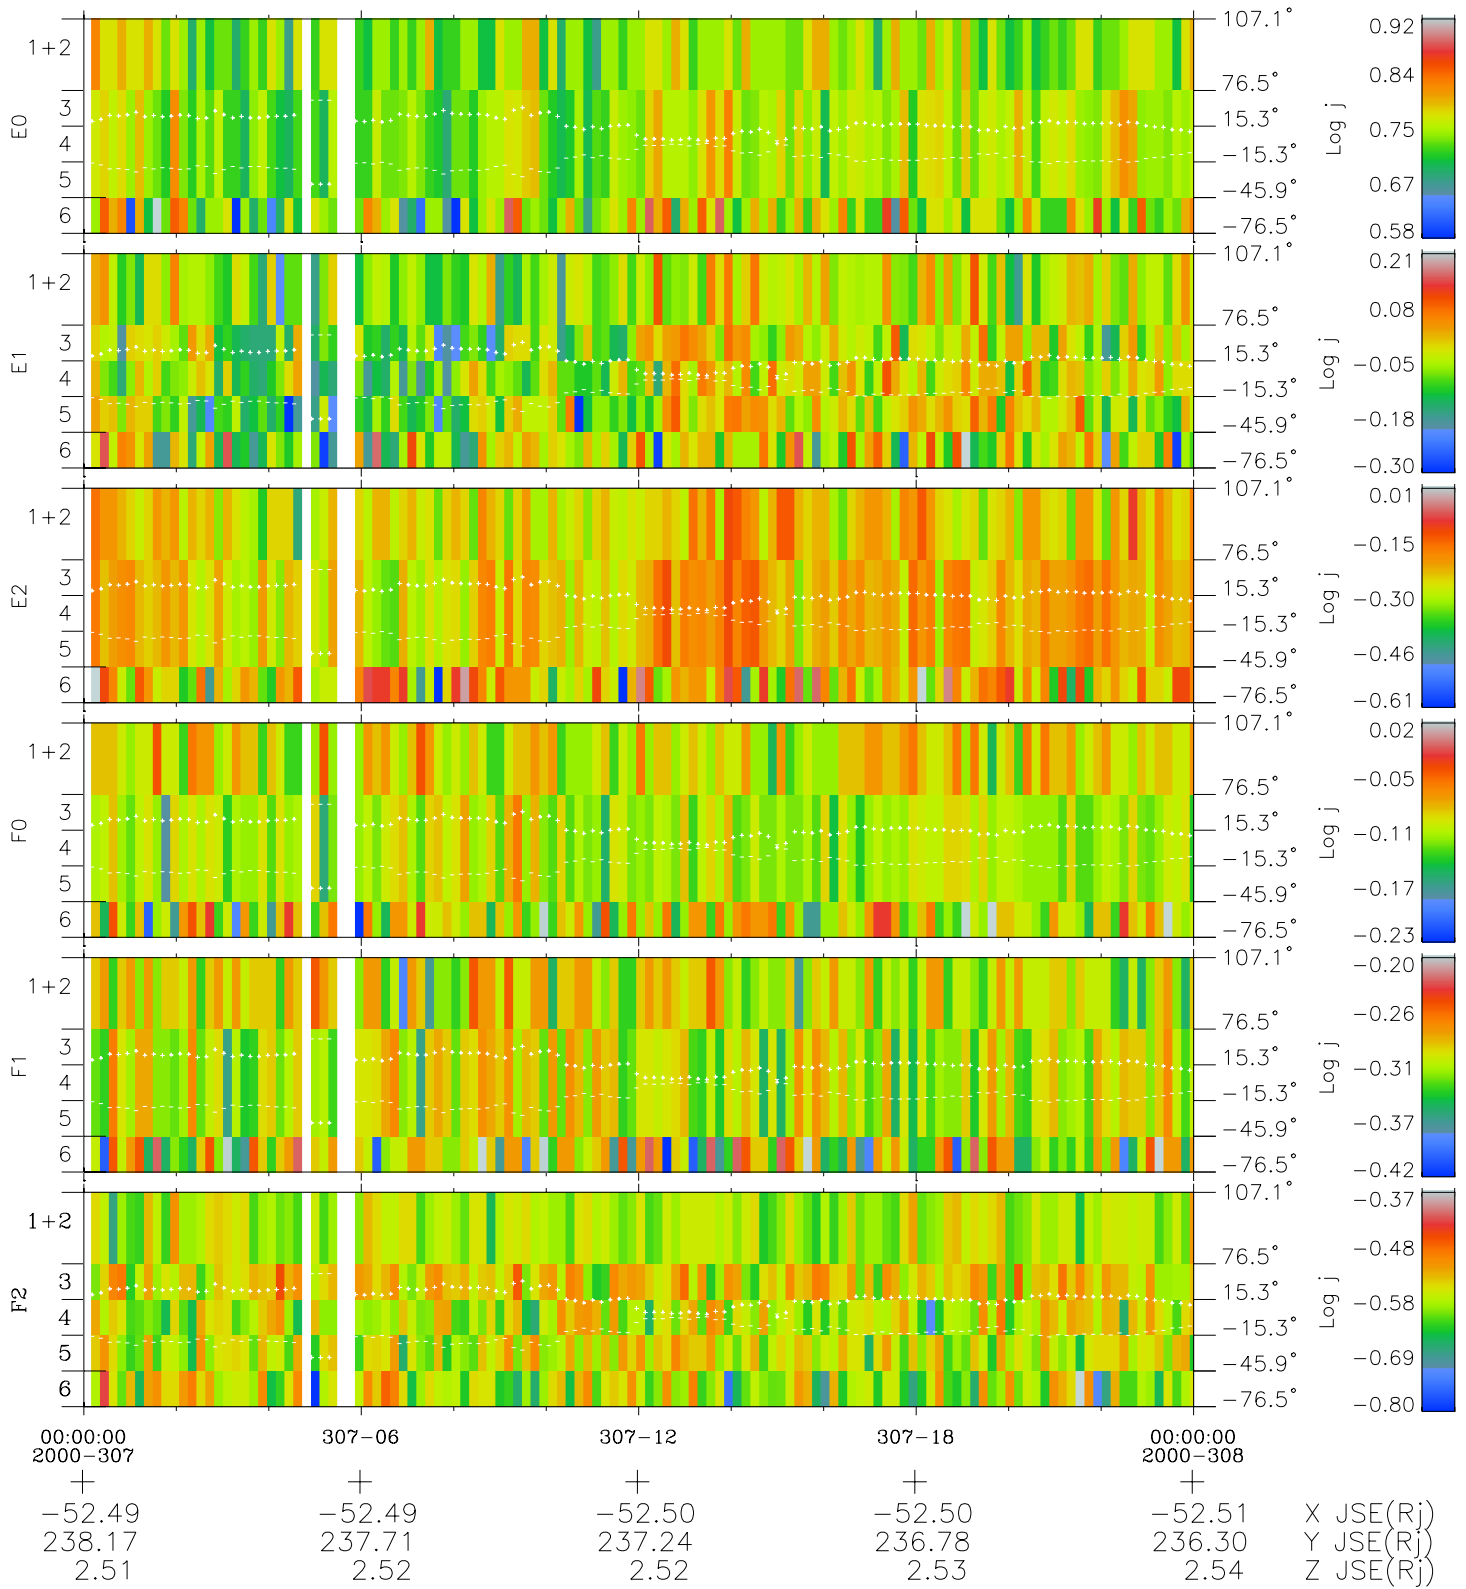

# Galileo EPD Real Elevation Anisotropies 00307

Software Version: RTELEV\_FLUX V 1.20  
 Data Production: 18-05-01  
 Plot Production: Mon Sep 17 13:22:35 2001  
 Color File: wondr3  
 Geofactor File: 1.1

- ◇ = Jupiter look direction
- = Corotation look direction