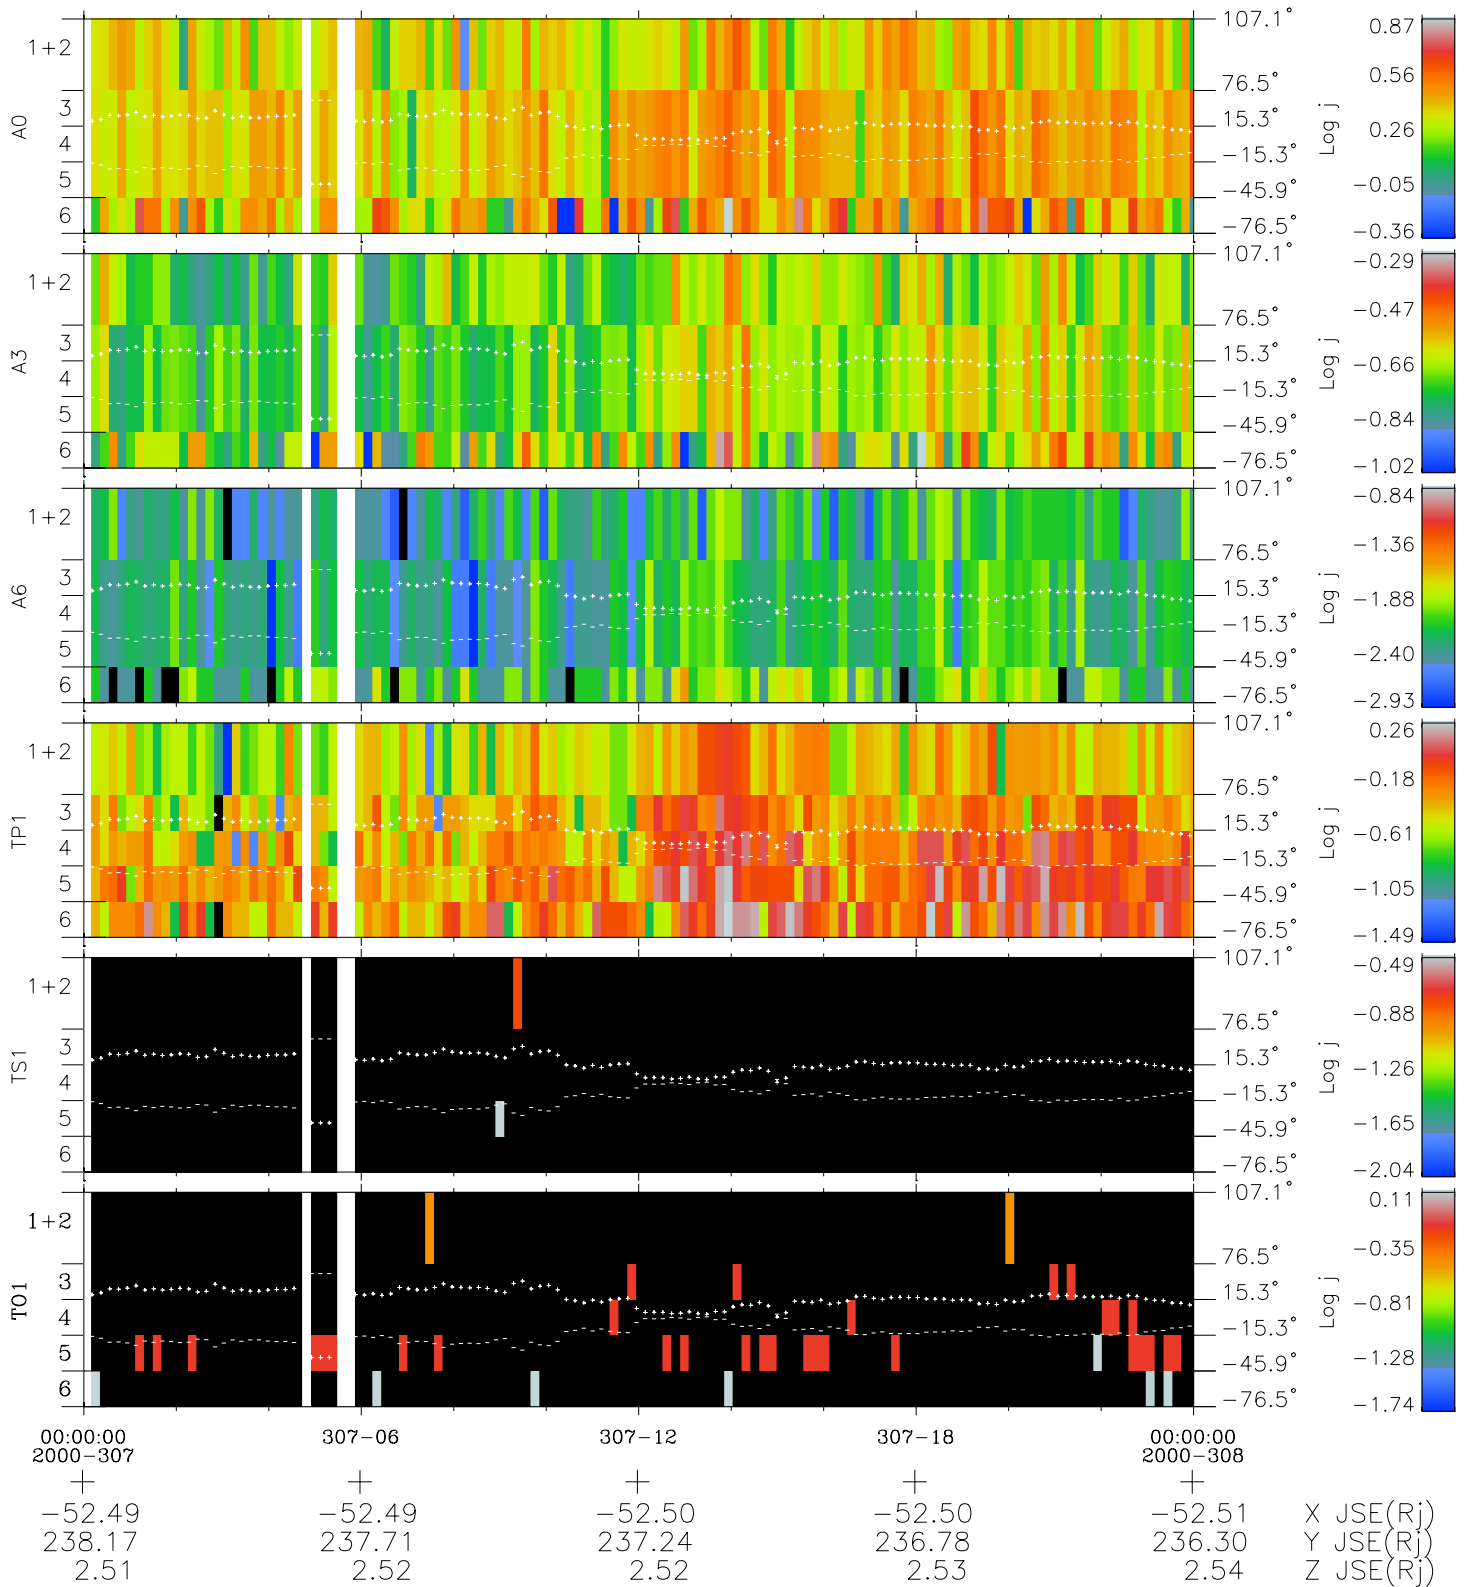

Galileo EPD Real Elevation Anisotropies 00307

Software Version: RTELEV_FLUX V 1.20
 Data Production: 18-05-01
 Plot Production: Mon Sep 17 13:22:30 2001
 Color File: wondr3
 Geofactor File: 1.1

◇ = Jupiter look direction
 □ = Corotation look direction