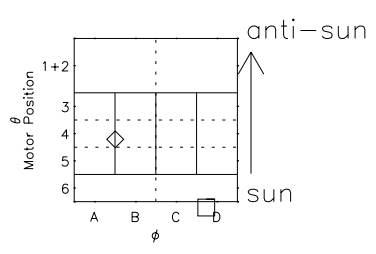

Galileo EPD Real Time Azimuth Anisotropies 00307

Software Version: RTAZIM_MEAN V 1.20
 Data Production: 18-05-01
 Plot Production: Mon Sep 17 13:22:56 2001
 Color File: wondr3
 Geofactor File: 1.1

◇ = Jupiter look direction
 □ = Corotation look direction