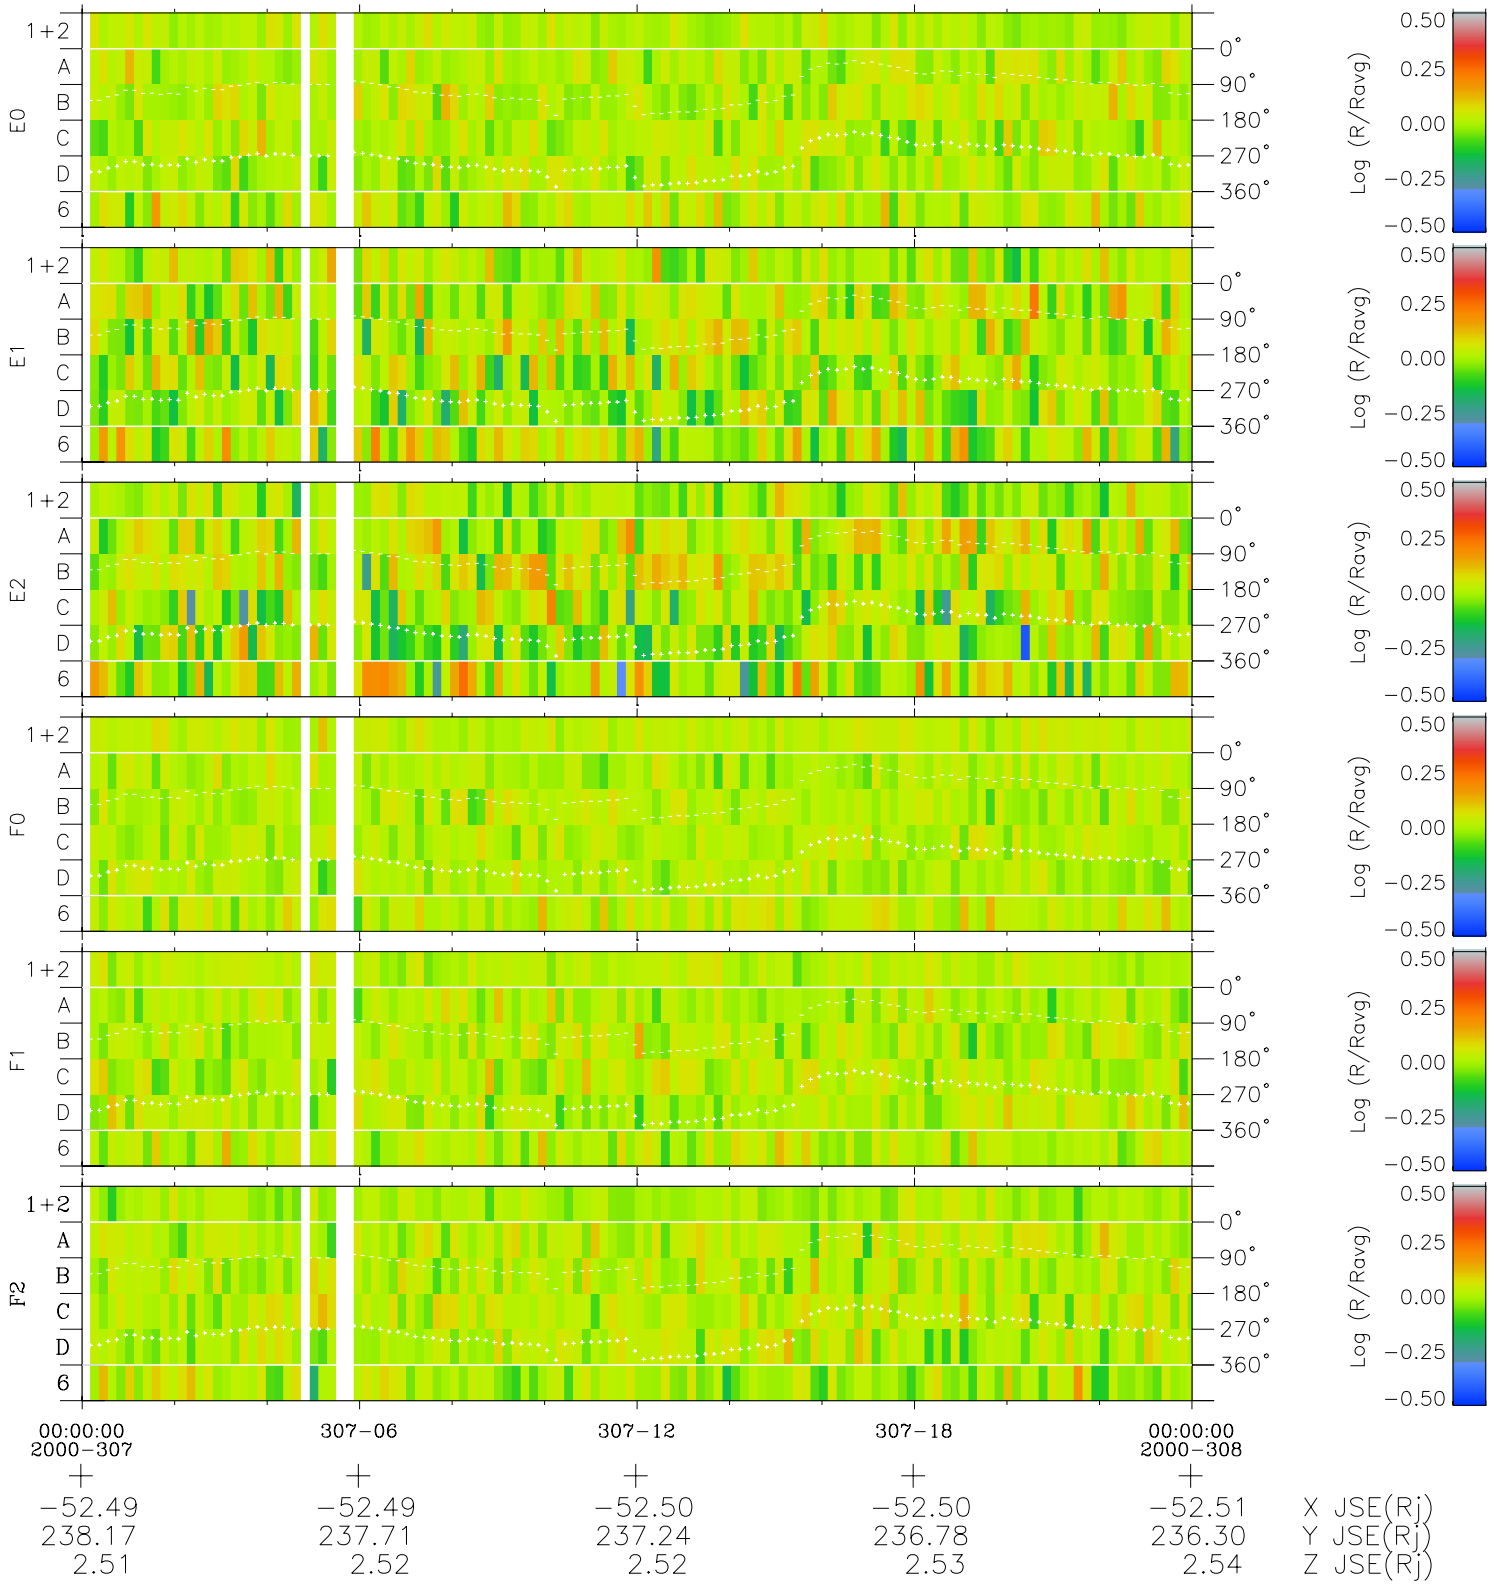

Galileo EPD Real Time Azimuth Anisotropies 00307

Software Version: RTAZIM_MEAN V 1.20
 Data Production: 18-05-01
 Plot Production: Mon Sep 17 13:22:56 2001
 Color File: wondr3
 Geofactor File: 1.1

◇ = Jupiter look direction
 □ = Corotation look direction