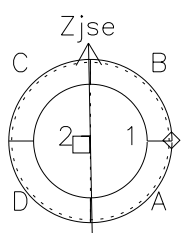

Galileo EPD Real Time Azimuth Anisotropies 00307

Software Version: RTAZIM_MEAN V 1.20
 Data Production: 18-05-01
 Plot Production: Mon Sep 17 13:22:56 2001
 Color File: wondr3
 Geofactor File: 1.1

◇ = Jupiter look direction
 □ = Corotation look direction