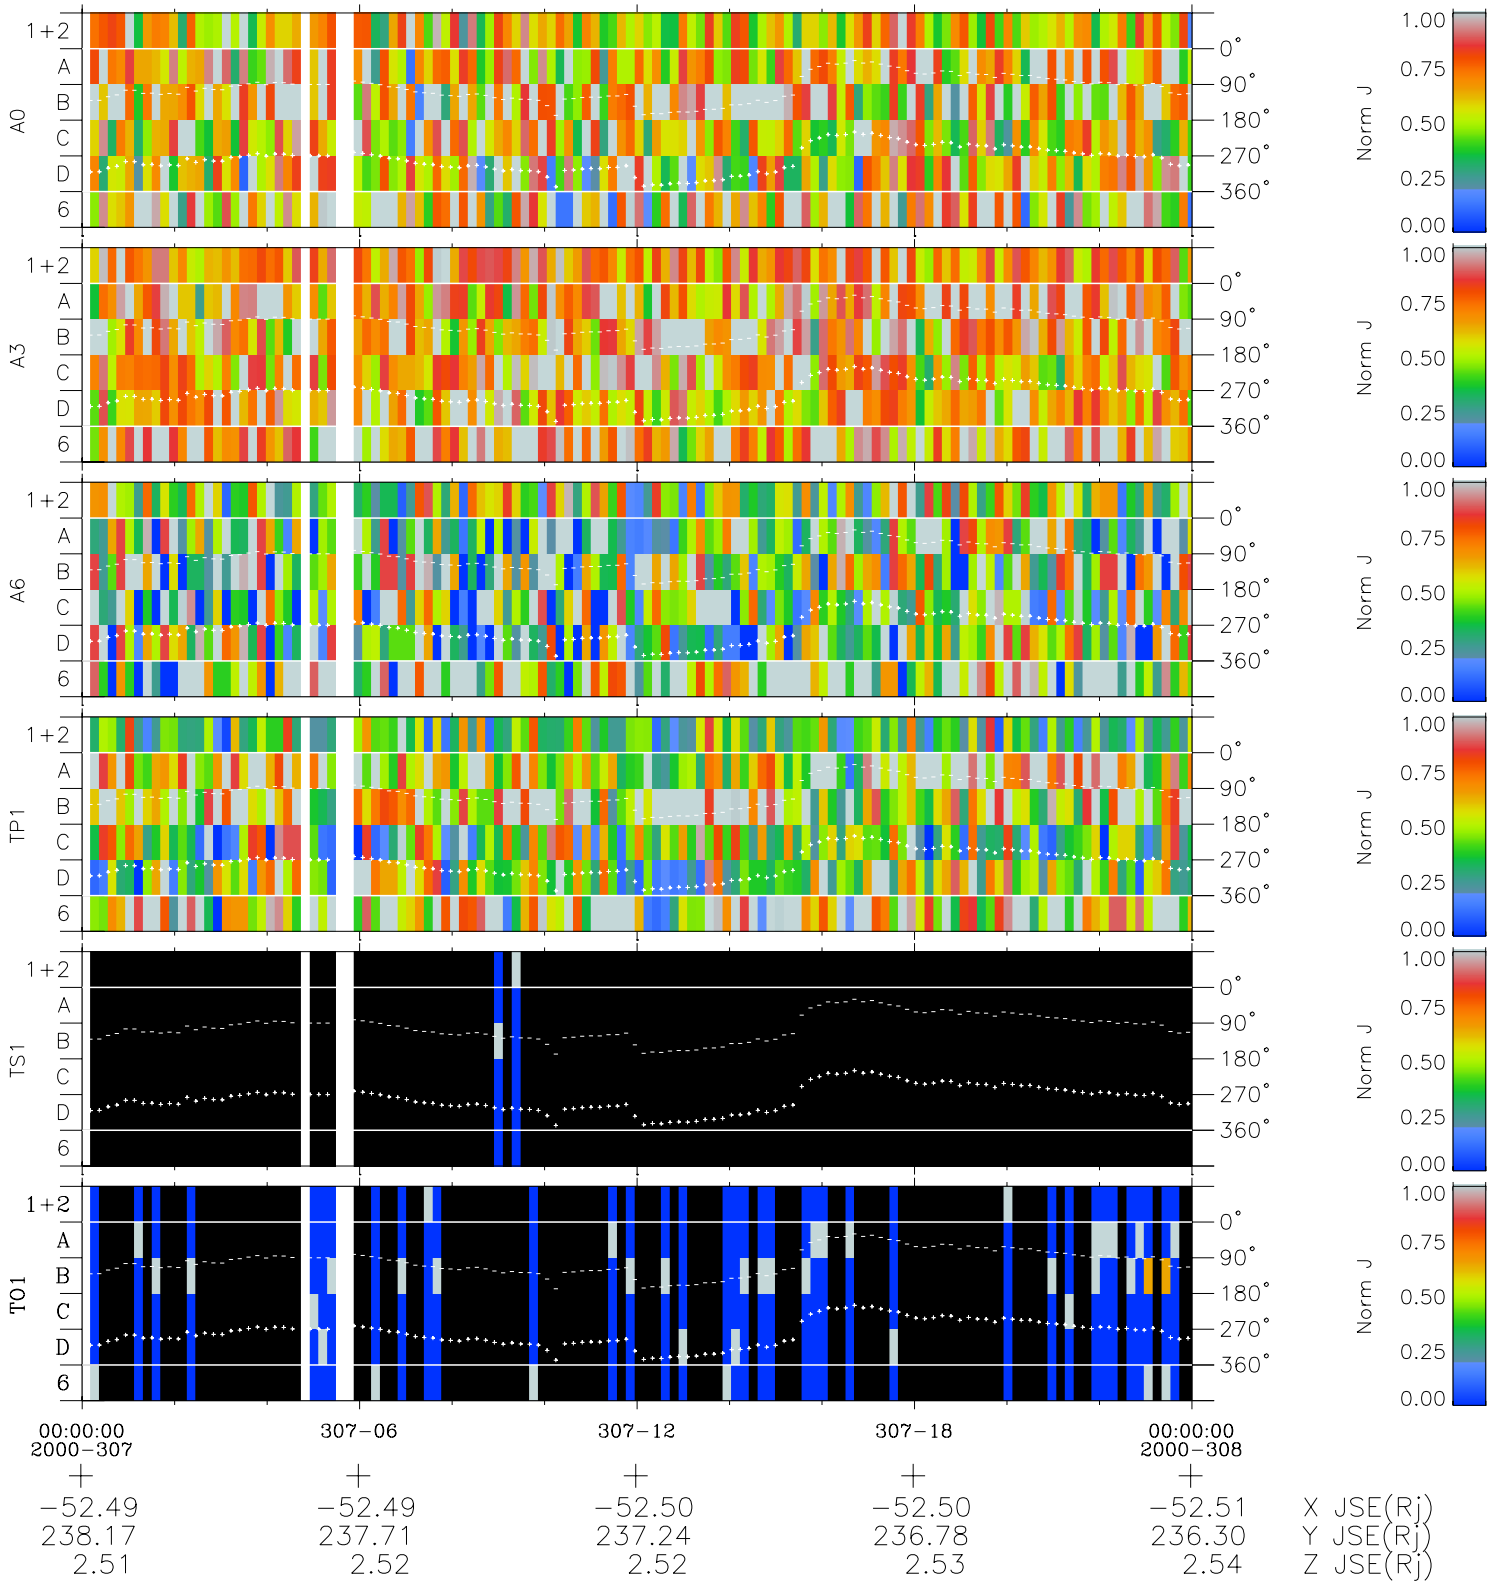

Galileo EPD Real Time Azimuth Anisotropies 00307

Software Version: RTAZIM_NORM V 1.20
 Data Production: 18-05-01
 Plot Production: Mon Sep 17 13:23:11 2001
 Color File: wondr3
 Geofactor File: 1.1

◇ = Jupiter look direction
 □ = Corotation look direction