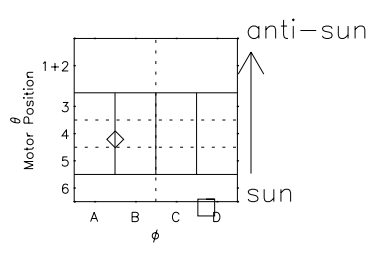

Galileo EPD Real Time Azimuth Anisotropies 00307

Software Version: RTAZIM_NORM V 1.20
 Data Production: 18-05-01
 Plot Production: Mon Sep 17 13:23:11 2001
 Color File: wondr3
 Geofactor File: 1.1

◇ = Jupiter look direction
 □ = Corotation look direction