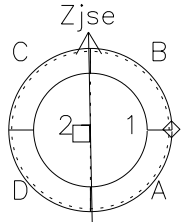

Galileo EPD Real Time Azimuth Anisotropies 00307

Software Version: RTAZIM_NORM V 1.20
 Data Production: 18-05-01
 Plot Production: Mon Sep 17 13:23:11 2001
 Color File: wondr3
 Geofactor File: 1.1

◇ = Jupiter look direction
 □ = Corotation look direction